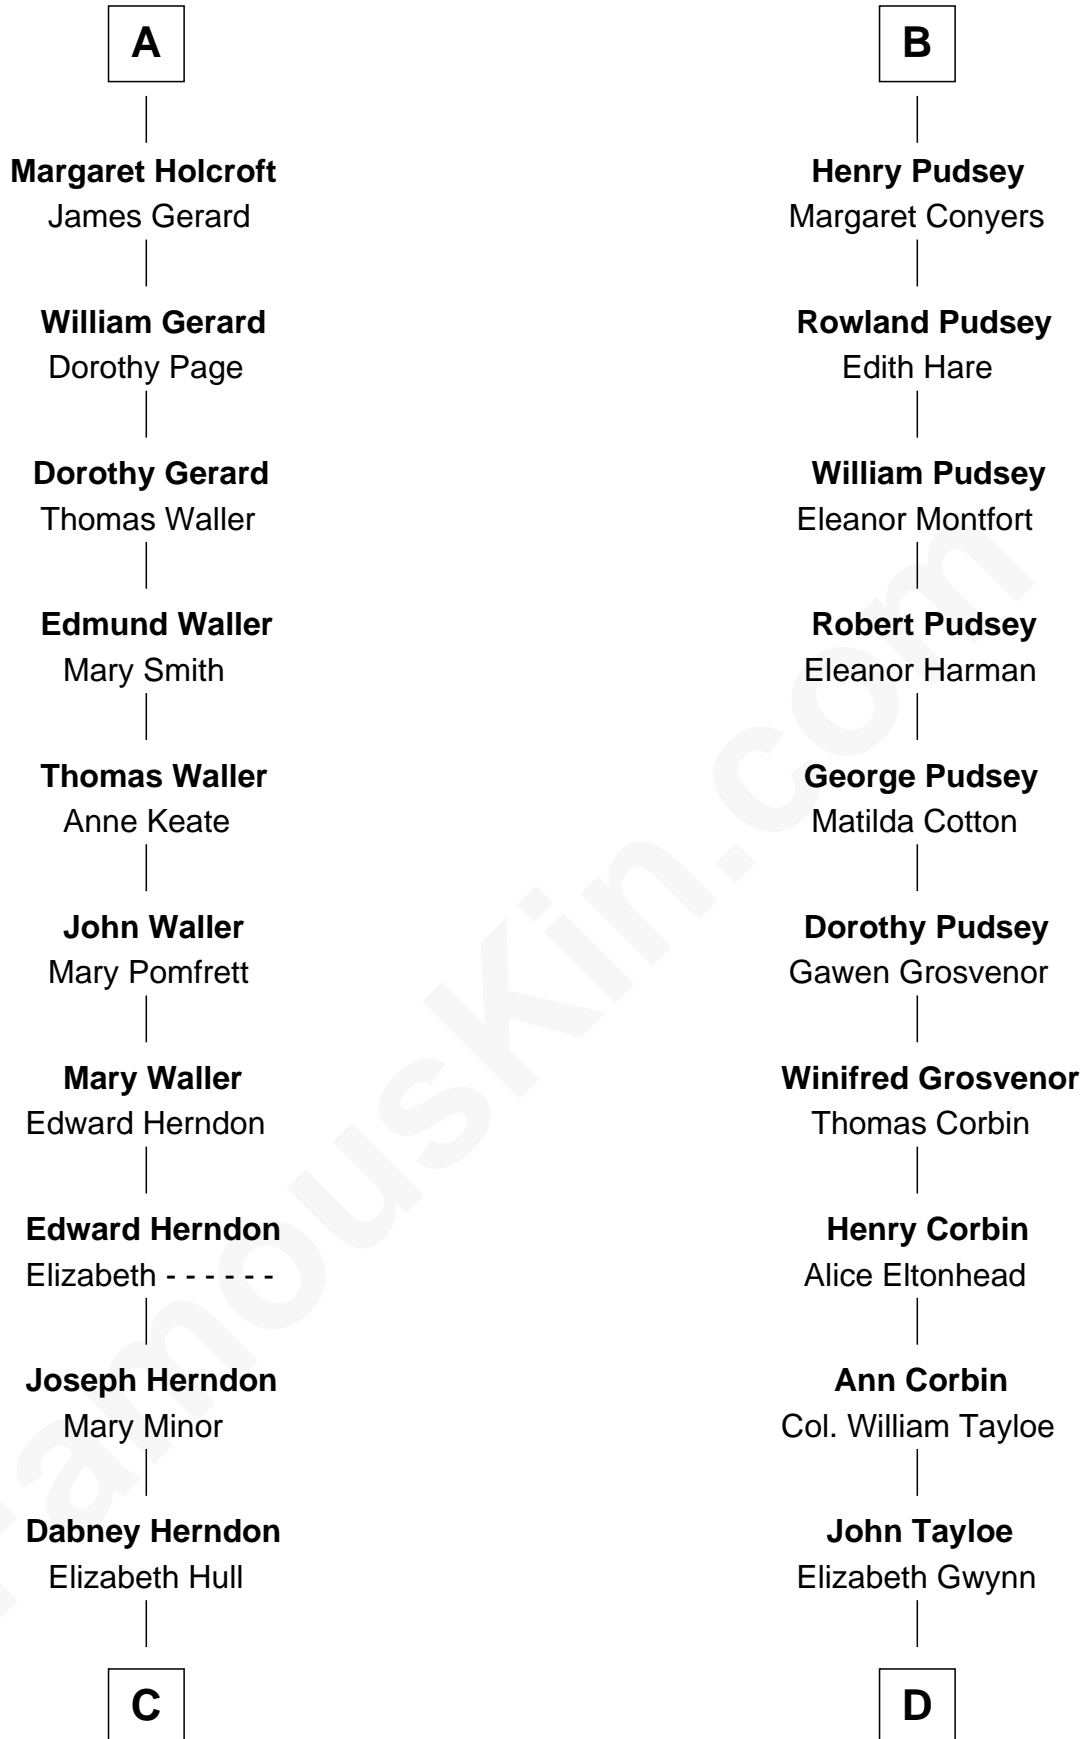

FamousKin.com

Relationship Chart of

Ellen (Herndon) Arthur

Wife of President Chester A. Arthur

18th cousin 1 time removed of

Edward Lloyd V

13th Governor of Maryland

Sir William de Ros

Eustache Fitz Ralph

C

Capt. William Lewis Herndon
Frances Elizabeth Hansborough

Ellen (Herndon) Arthur
Wife of President Chester Arthur

D

John Tayloe
Rebecca Plater

Elizabeth Tayloe
Col. Edward Lloyd

Edward Lloyd V
13th Governor of Maryland