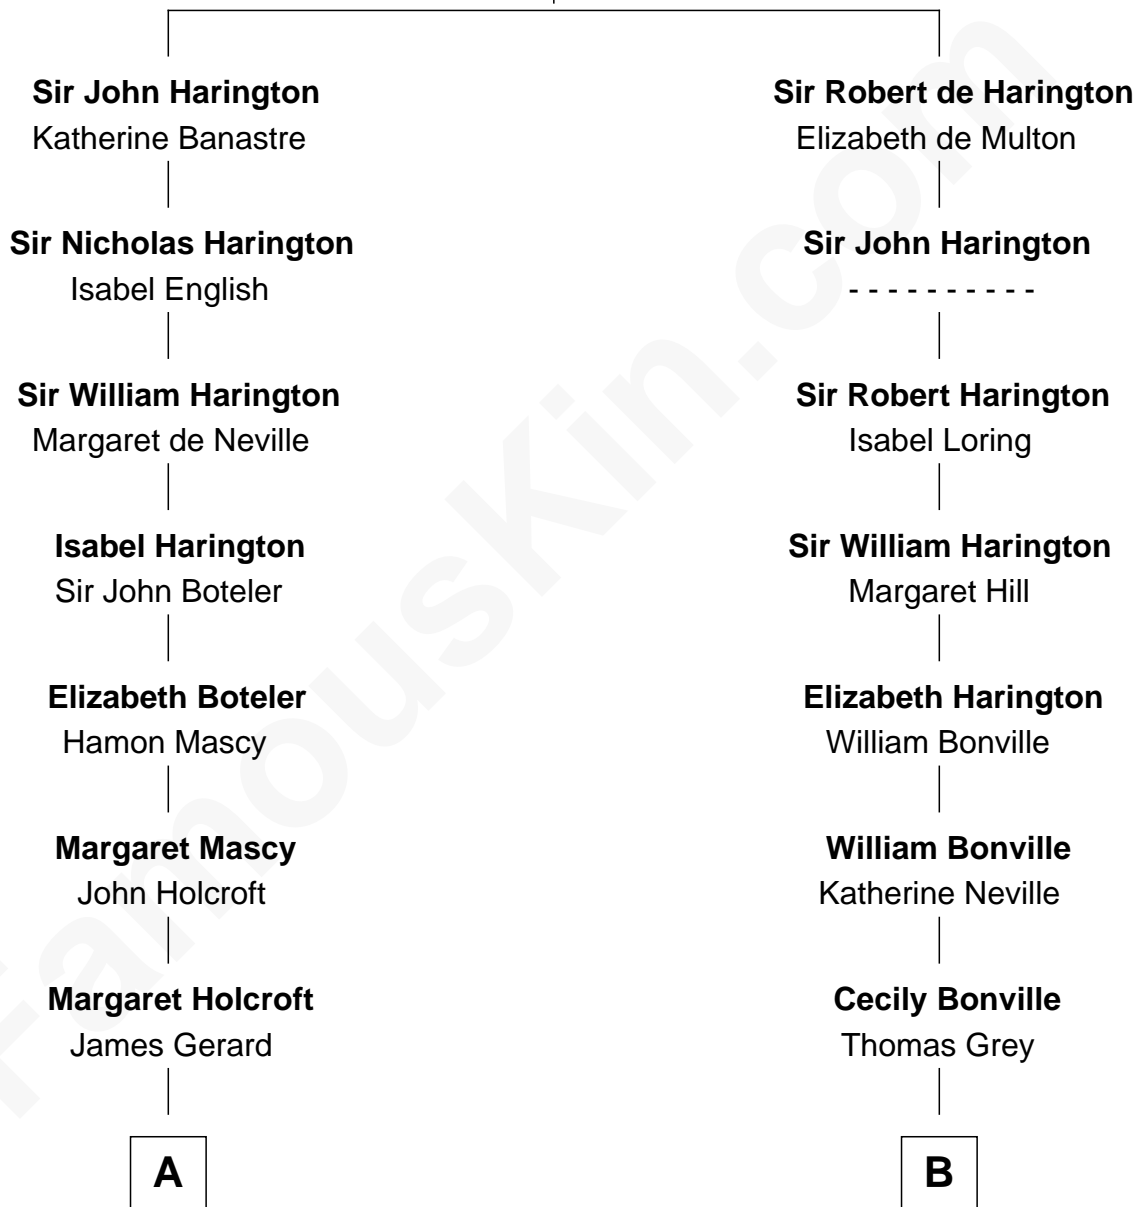

## Relationship Chart of

**Ellen (Herndon) Arthur**

*Wife of President Chester A. Arthur*

17th cousin 4 times removed of

**J. K. Simmons**

*TV and Movie Actor*

**Sir John de Harington**

Joan - - - - -