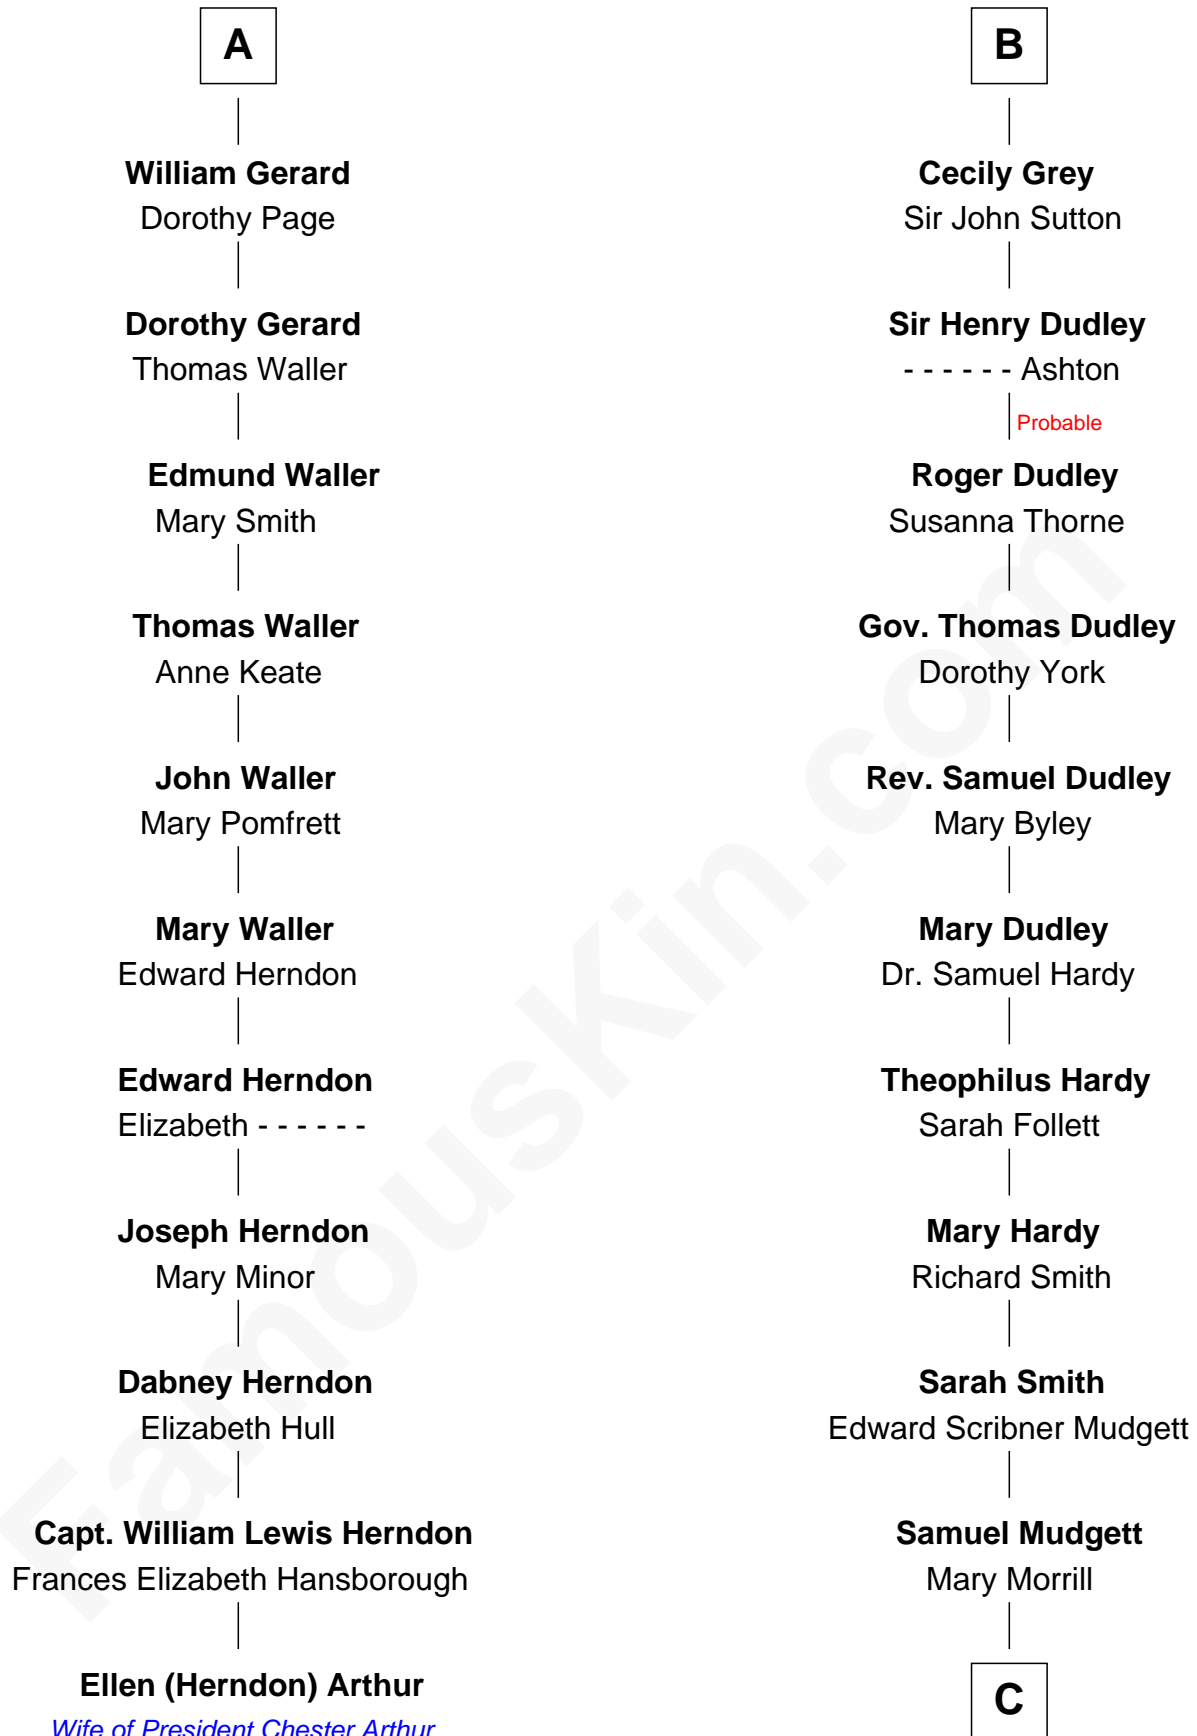

FamousKin.com

Relationship Chart of

Ellen (Herndon) Arthur

Wife of President Chester A. Arthur

17th cousin 2 times removed of

Dr. H. H. Holmes

Serial Killer aka "Devil in the White City"

C

Scribner Mudgett

Nancy Prescott

Levi Horton Mudgett

Theodate Page Price

Dr. H. H. Holmes

Serial Killer Dr. H. H. Holmes

FamousKin.com