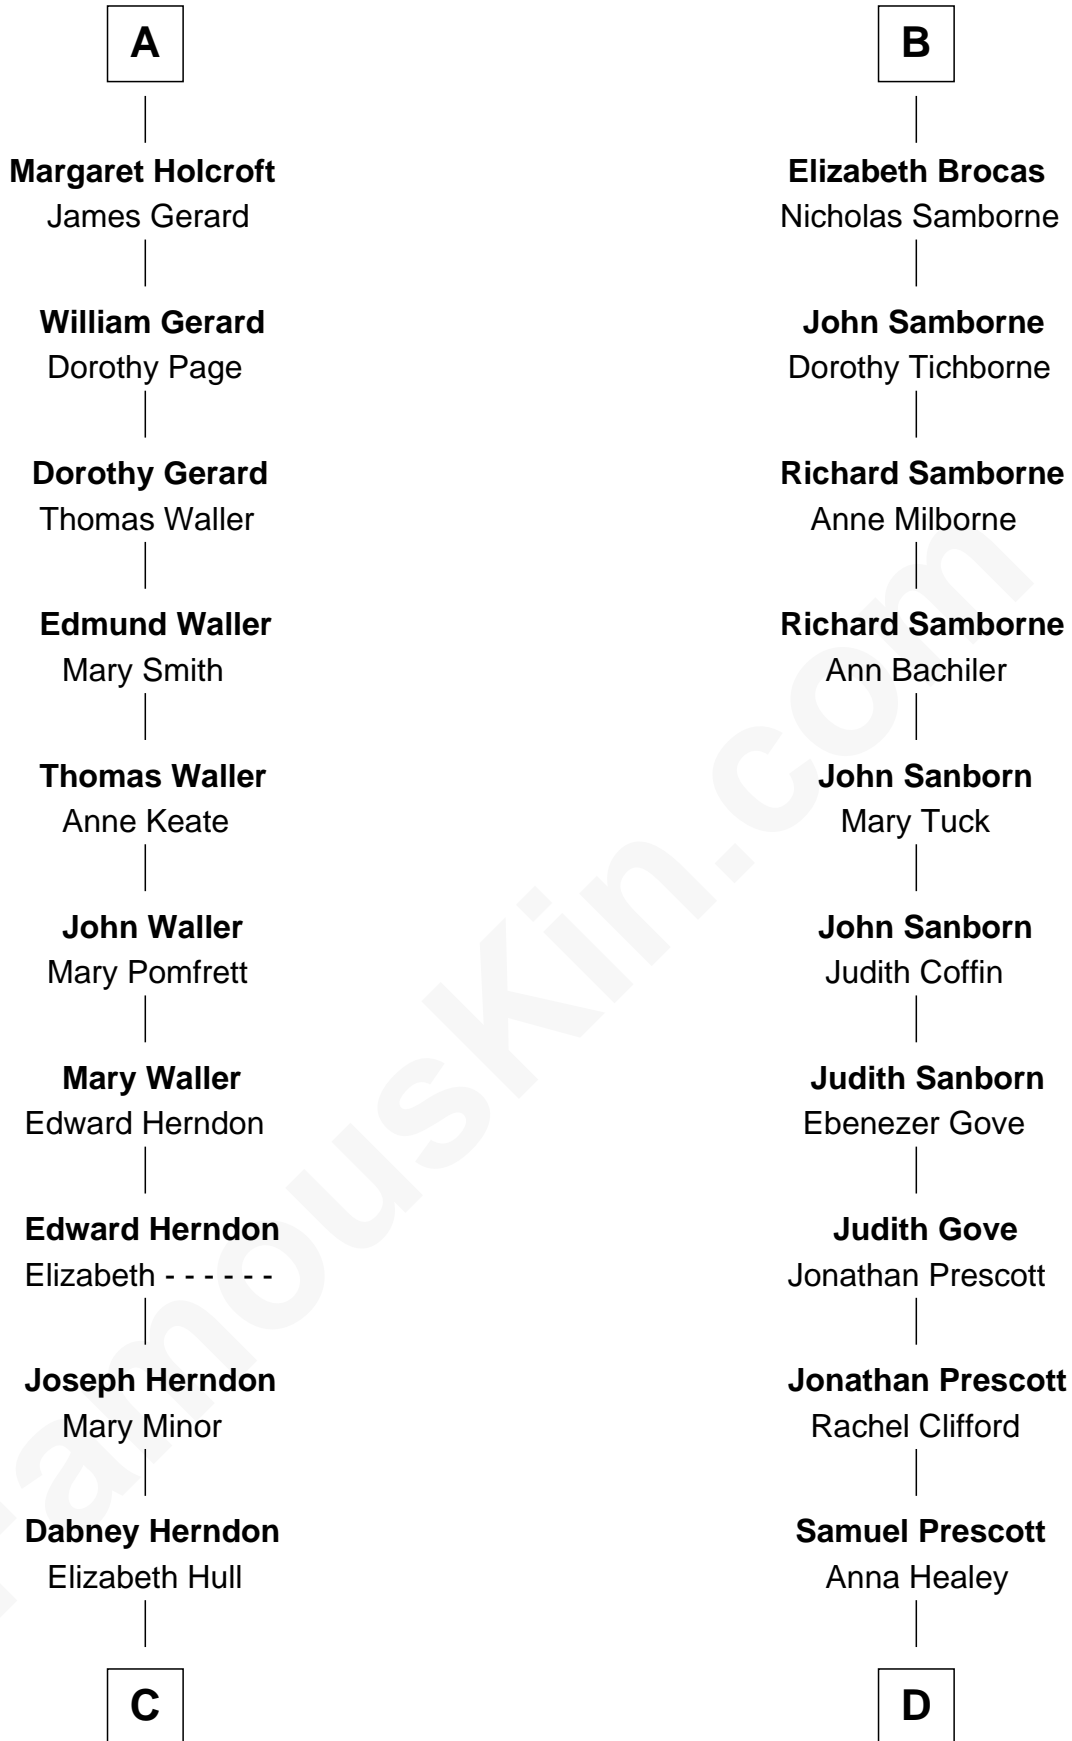

## Relationship Chart of

**Ellen (Herndon) Arthur**

*Wife of President Chester A. Arthur*

18th cousin 1 time removed of

**Dr. H. H. Holmes**

*Serial Killer aka "Devil in the White City"*

**Sir William de Ros**

Eustache Fitz Ralph

**C**

**Capt. William Lewis Herndon**  
Frances Elizabeth Hansborough

**Ellen (Herndon) Arthur**  
*Wife of President Chester Arthur*

**D**

**Nancy Prescott**  
Scribner Mudgett

**Levi Horton Mudgett**  
Theodate Page Price

**Dr. H. H. Holmes**  
*Serial Killer Dr. H. H. Holmes*

FamousKin.com