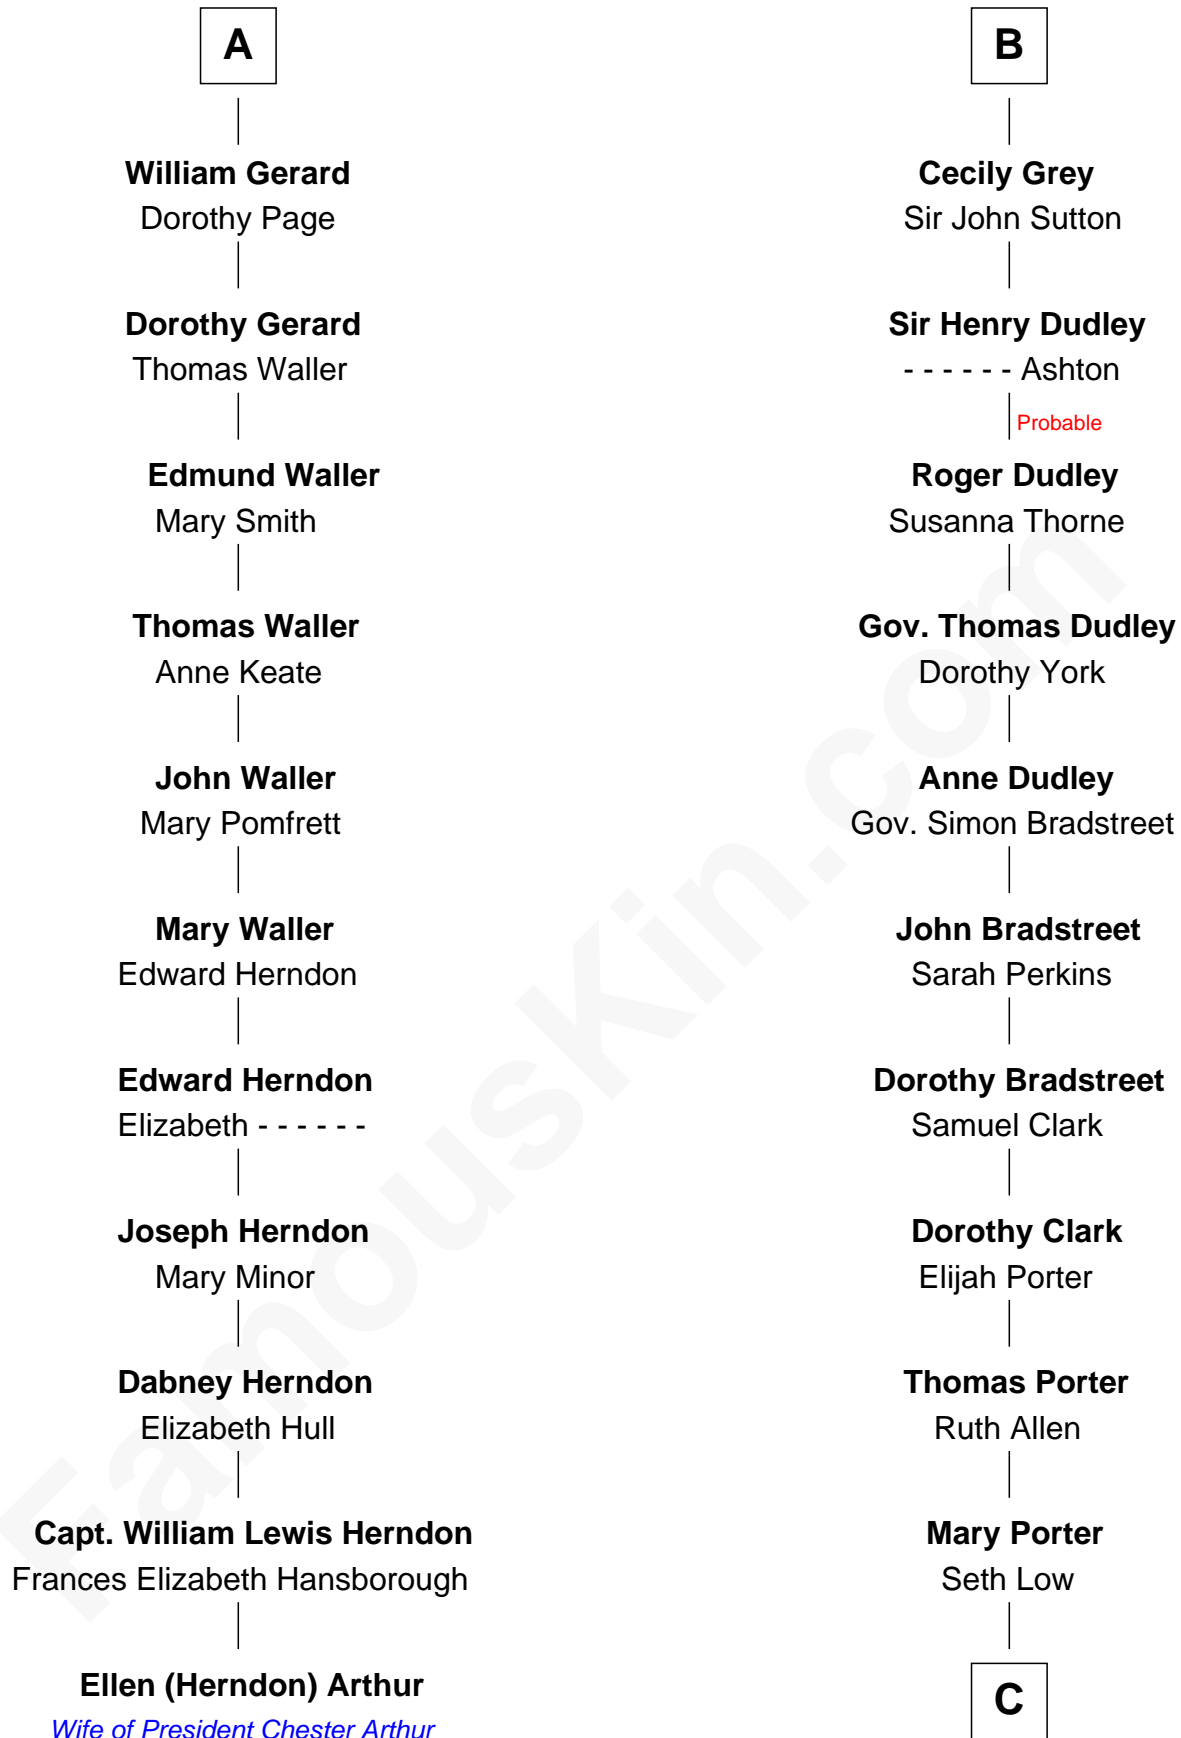

FamousKin.com Relationship Chart of

Ellen (Herndon) Arthur

Wife of President Chester A. Arthur

17th cousin 4 times removed of

Bill Weld

68th Governor of Massachusetts

Sir John de Harington

Joan - - - - -