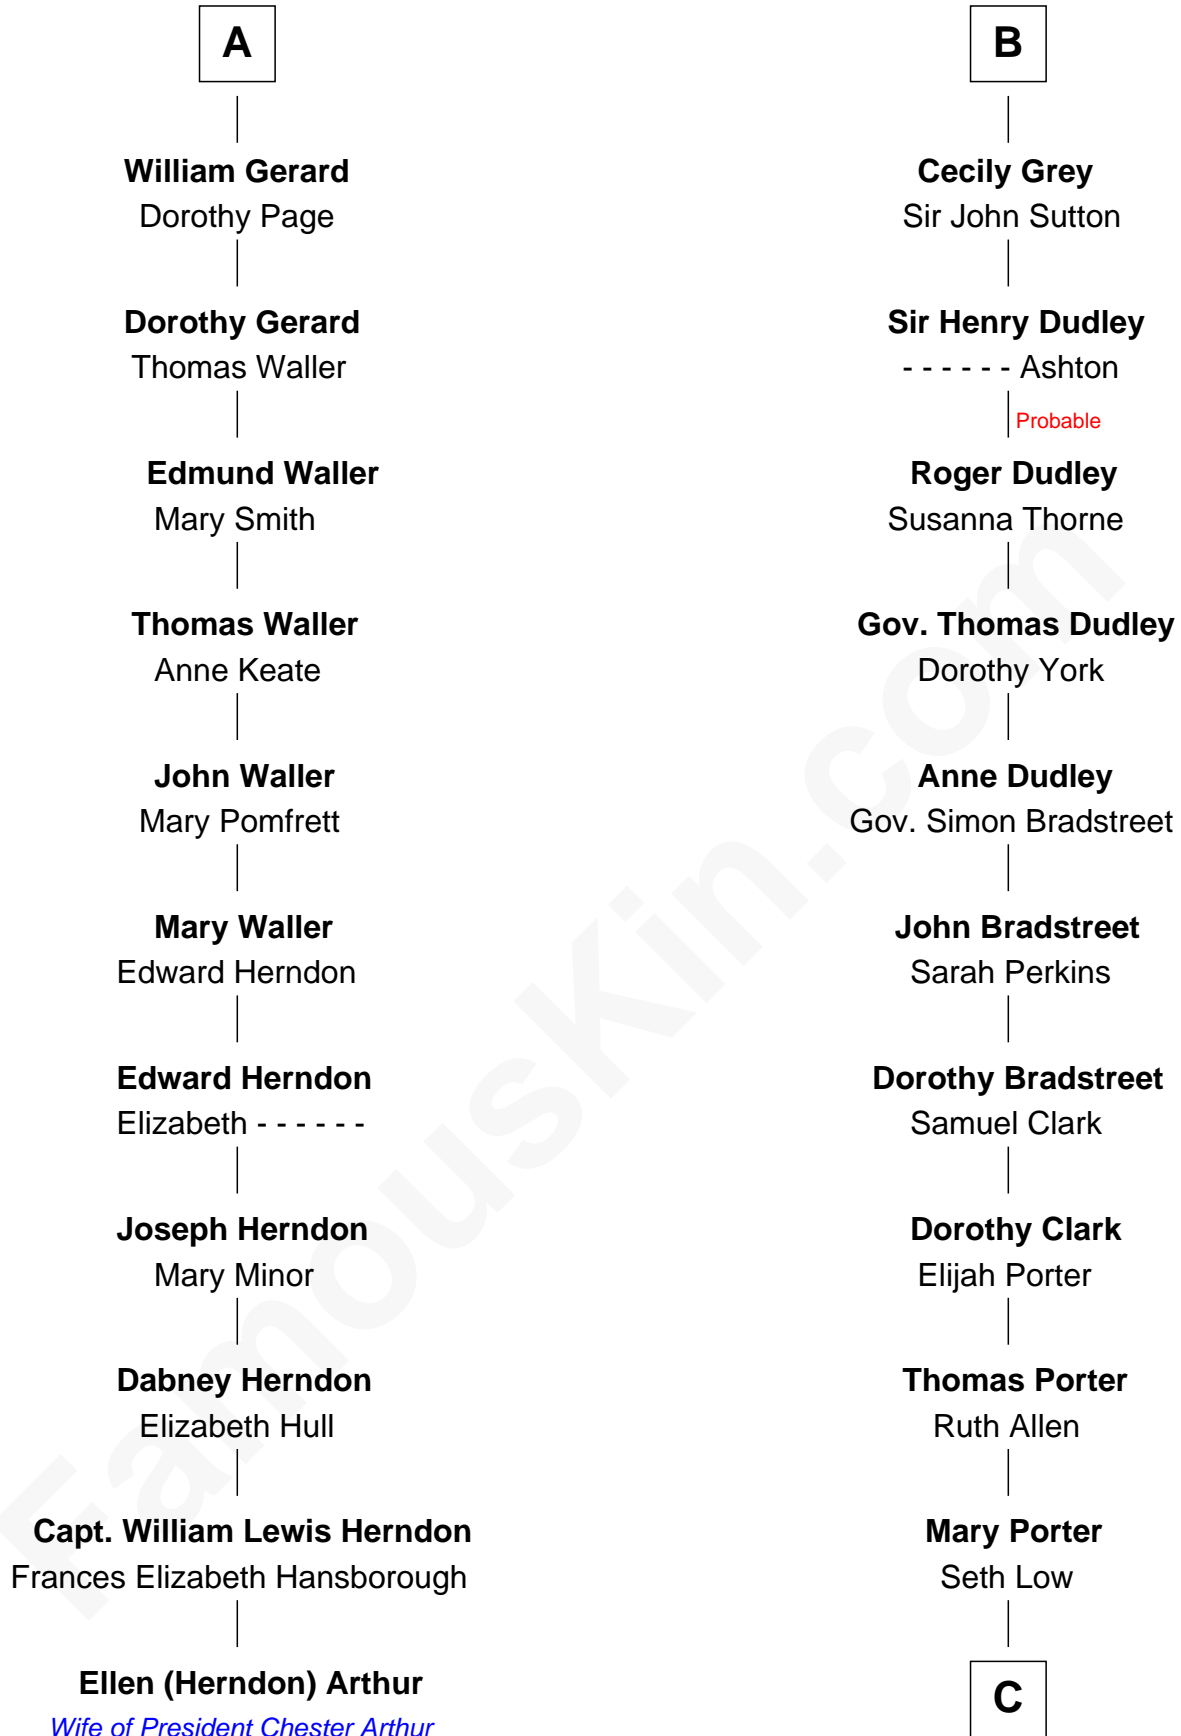

## Relationship Chart of

**Ellen (Herndon) Arthur**

*Wife of President Chester A. Arthur*

17th cousin 1 time removed of

**Seth Low**

*Mayor of New York City President of Columbia University*

**C**

**Abiel Abbot Low**

Ellen Almira Dow

**Seth Low**

*Mayor of New York City President of Columbia University*

FamousKin.com