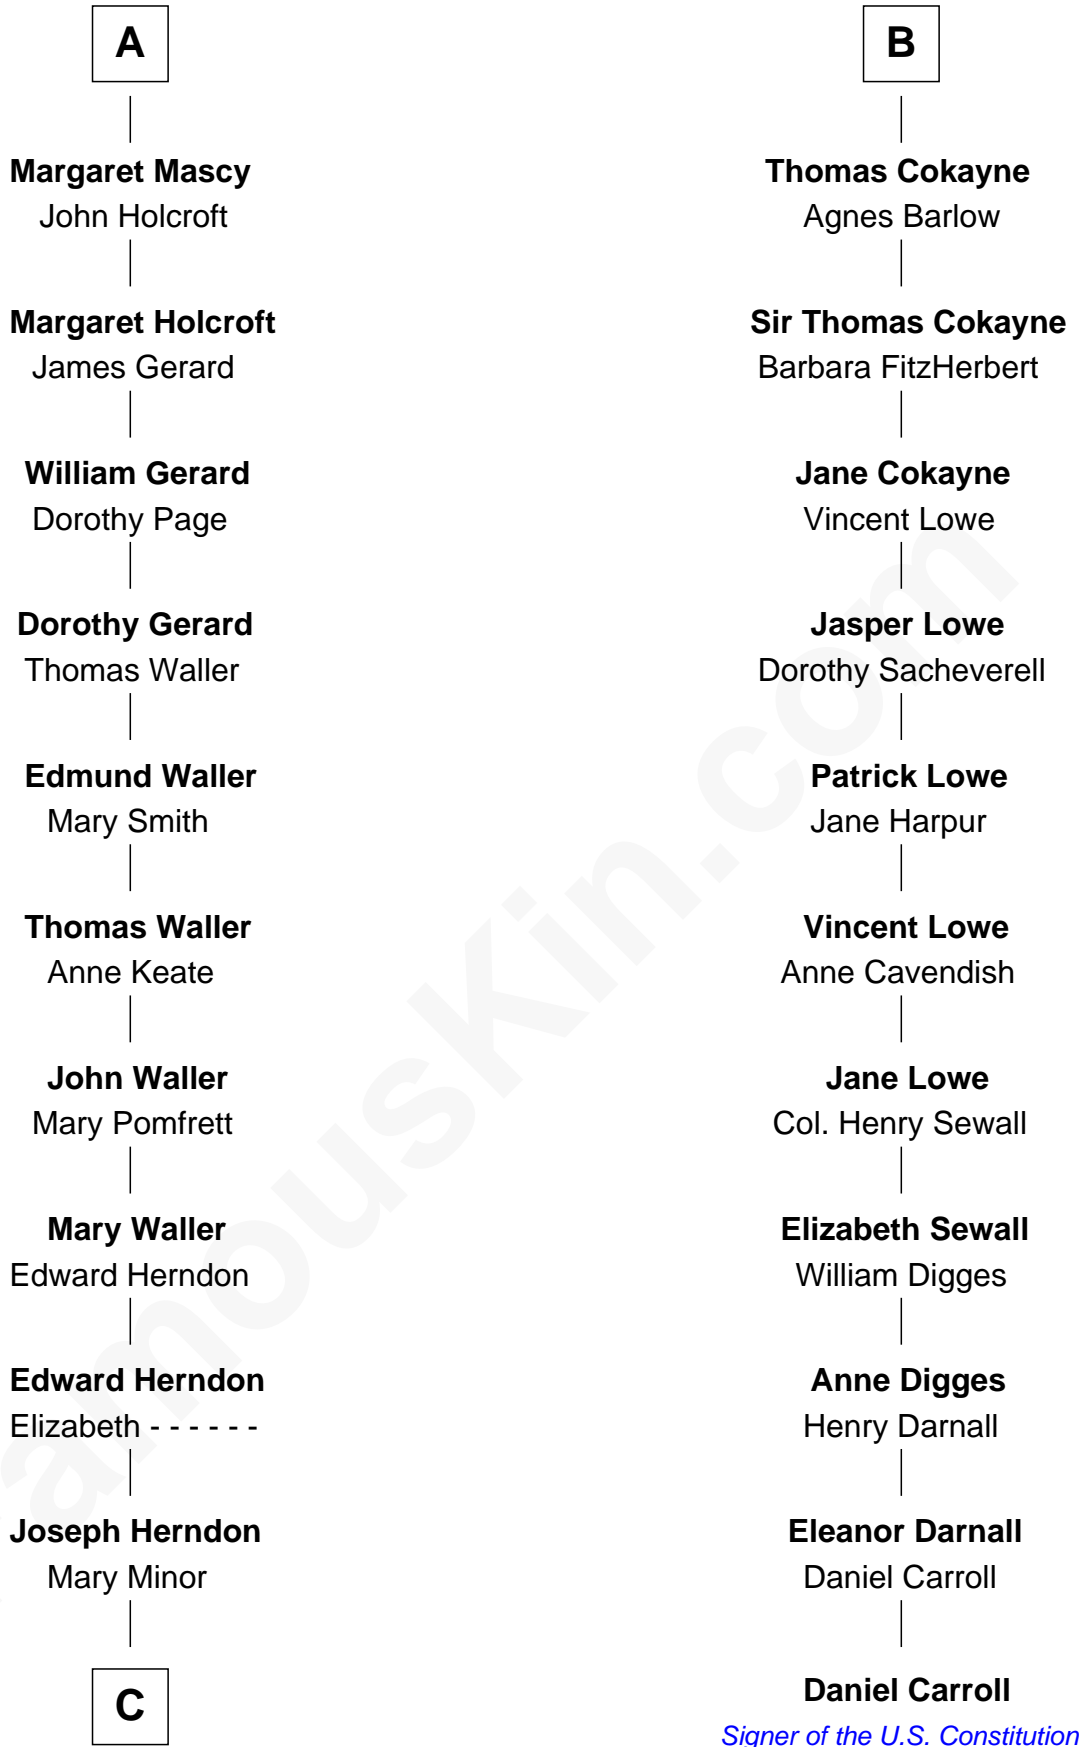

FamousKin.com Relationship Chart of

Ellen (Herndon) Arthur

Wife of President Chester A. Arthur

17th cousin 2 times removed of

Daniel Carroll

Signer of the U.S. Constitution

Sir William de Ros

Lucy FitzPiers

C

Dabney Herndon

Elizabeth Hull

Capt. William Lewis Herndon

Frances Elizabeth Hansborough

Ellen (Herndon) Arthur

Wife of President Chester Arthur

FamousKin.com