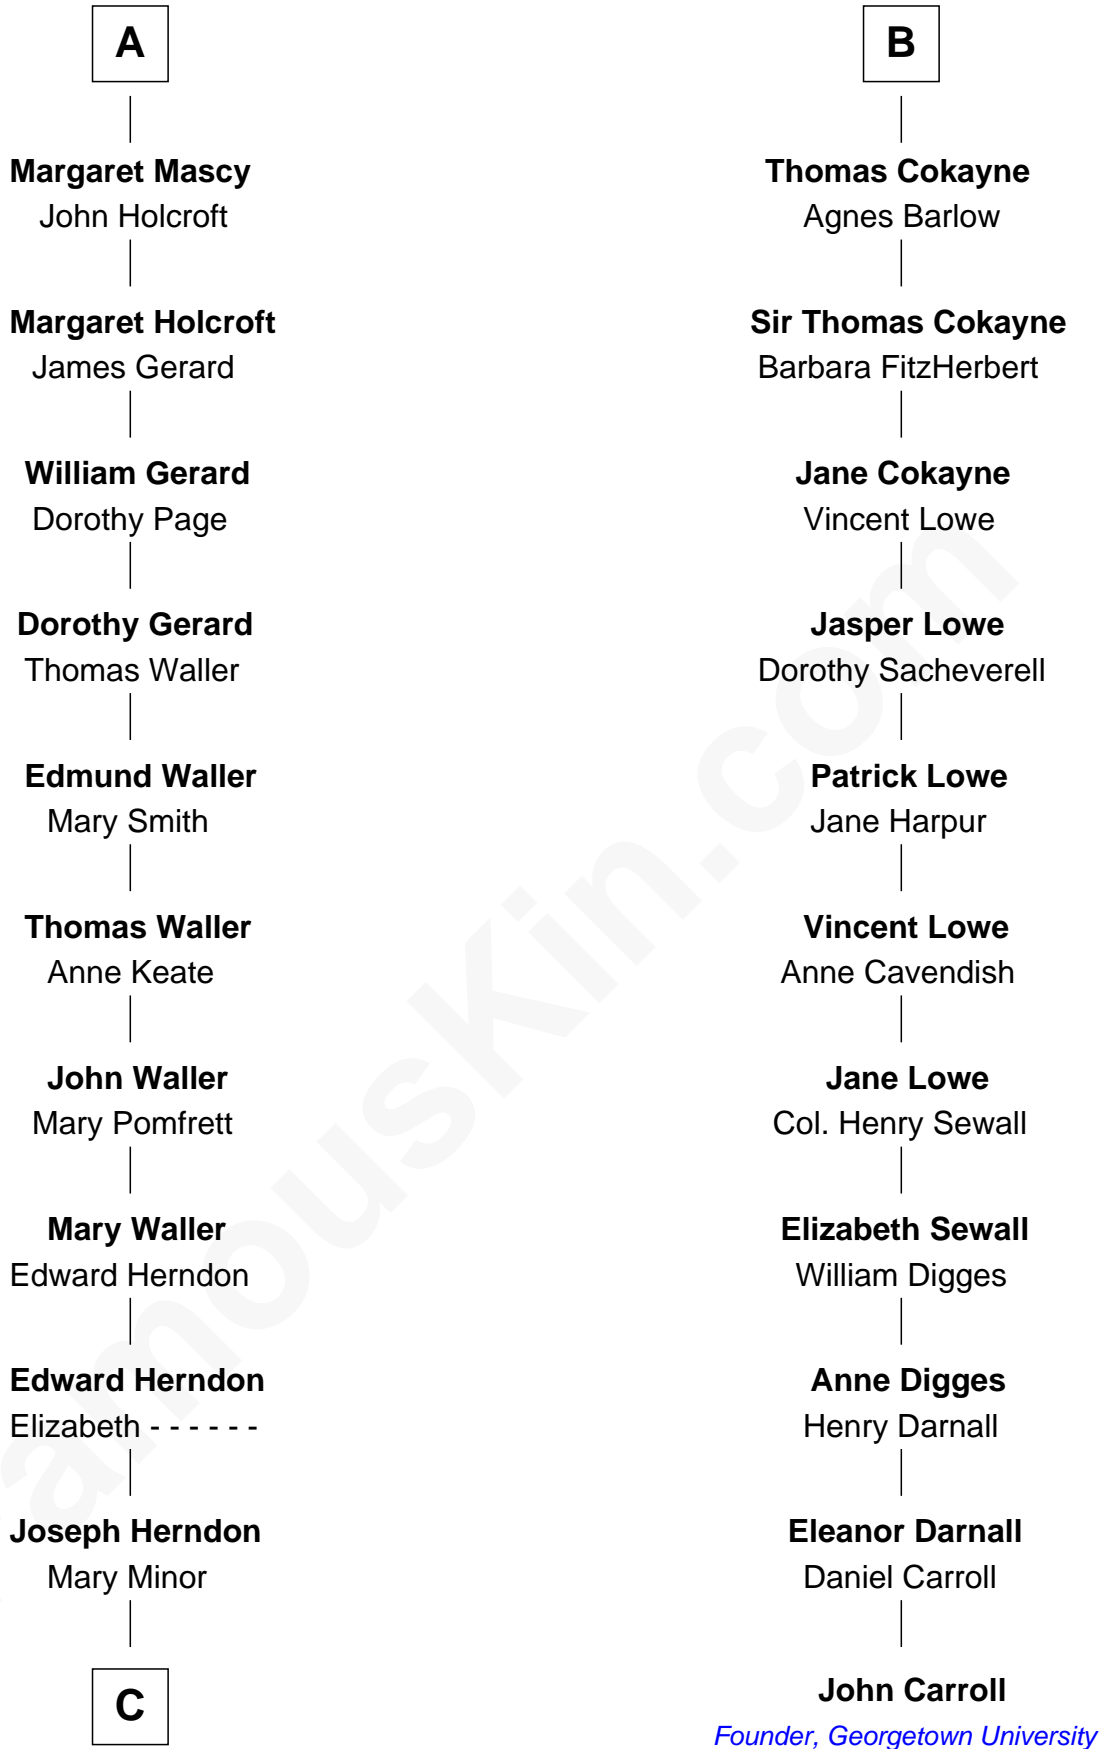

FamousKin.com

Relationship Chart of

Ellen (Herndon) Arthur

Wife of President Chester A. Arthur

17th cousin 2 times removed of

John Carroll

Founder of Georgetown University

Sir William de Ros

Lucy FitzPiers

C

Dabney Herndon

Elizabeth Hull

Capt. William Lewis Herndon

Frances Elizabeth Hansborough

Ellen (Herndon) Arthur

Wife of President Chester Arthur