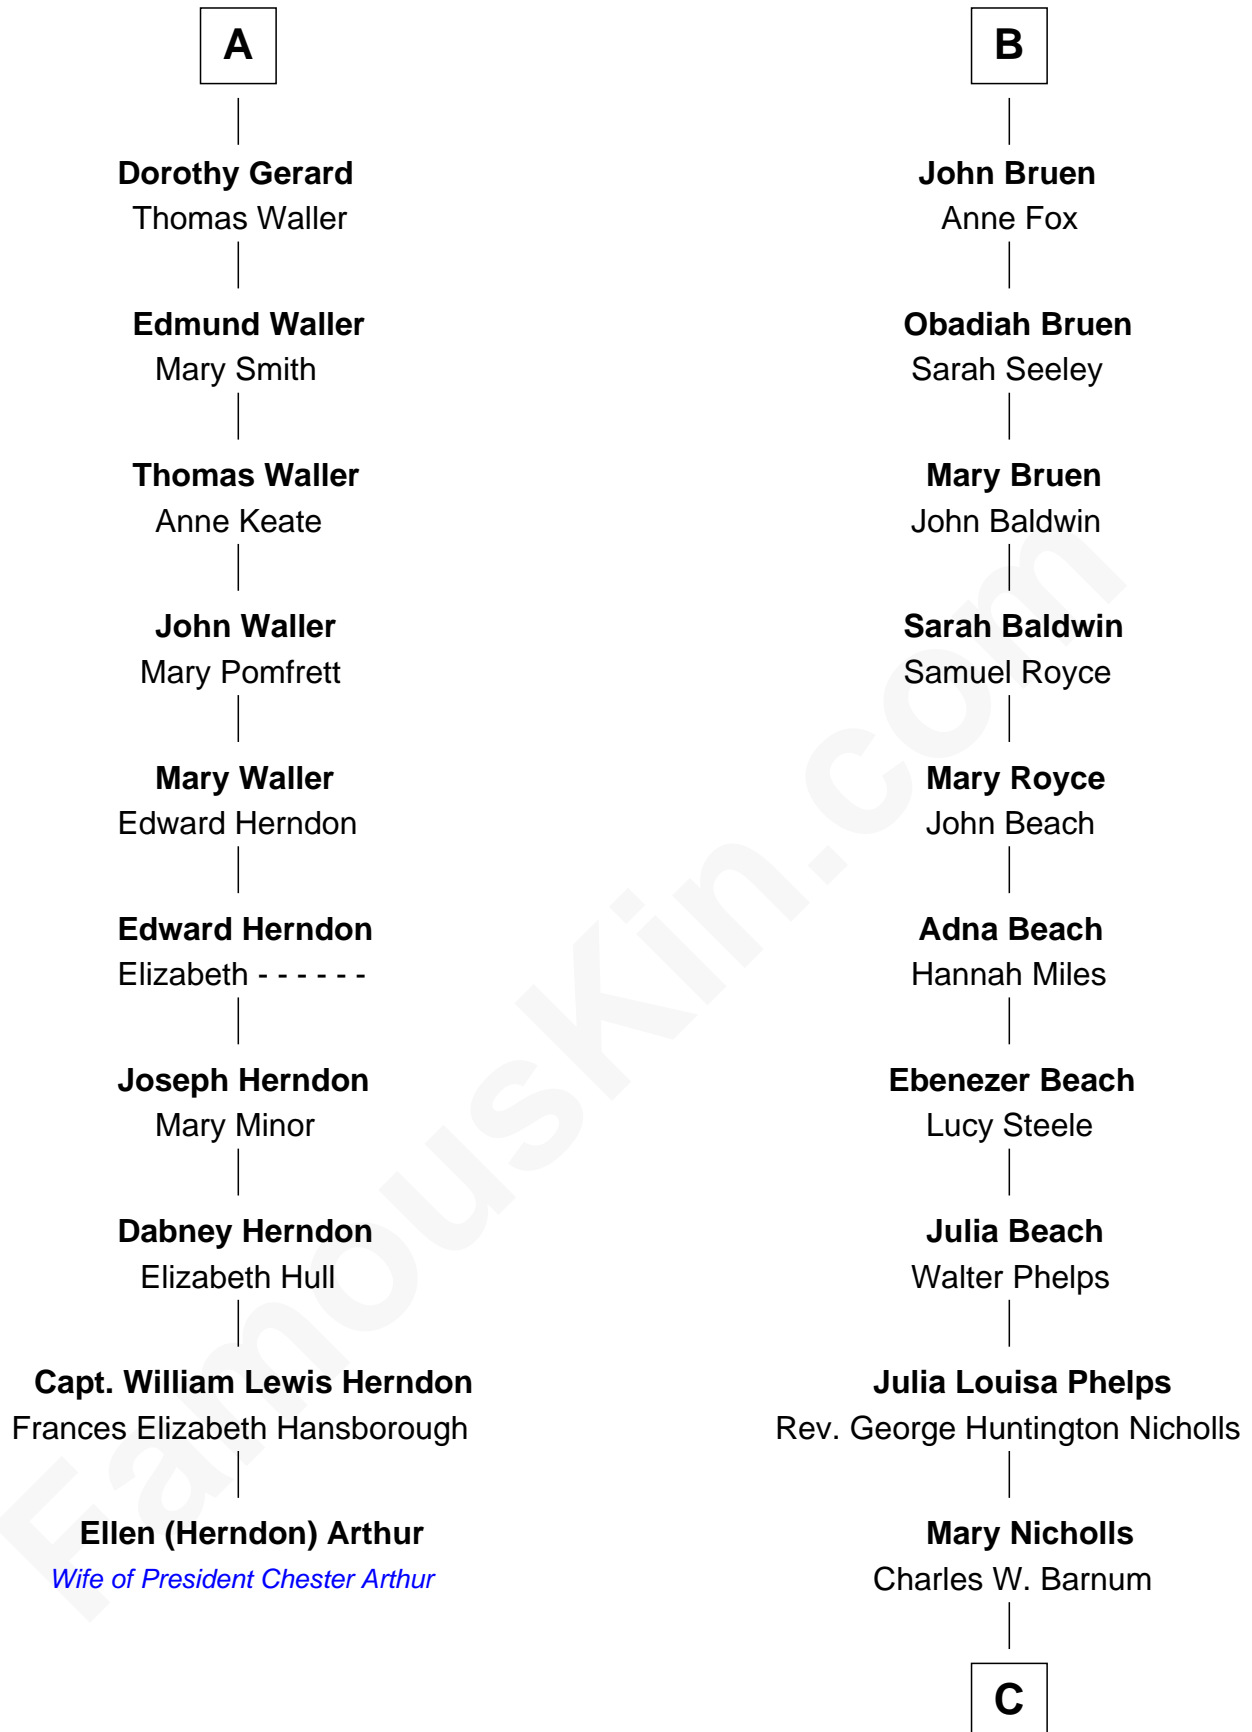

FamousKin.com

Relationship Chart of

Ellen (Herndon) Arthur

Wife of President Chester A. Arthur

16th cousin 4 times removed of

Treat Williams

TV & Movie Actor

William le Boteler
Elizabeth de Havering

C

Richard Nicholls Barnum

Marian Hutchison Cocks

Eleanor Barnum

Treat Payne Andrew

Marian Andrew

Richard Norman Williams

Treat Williams