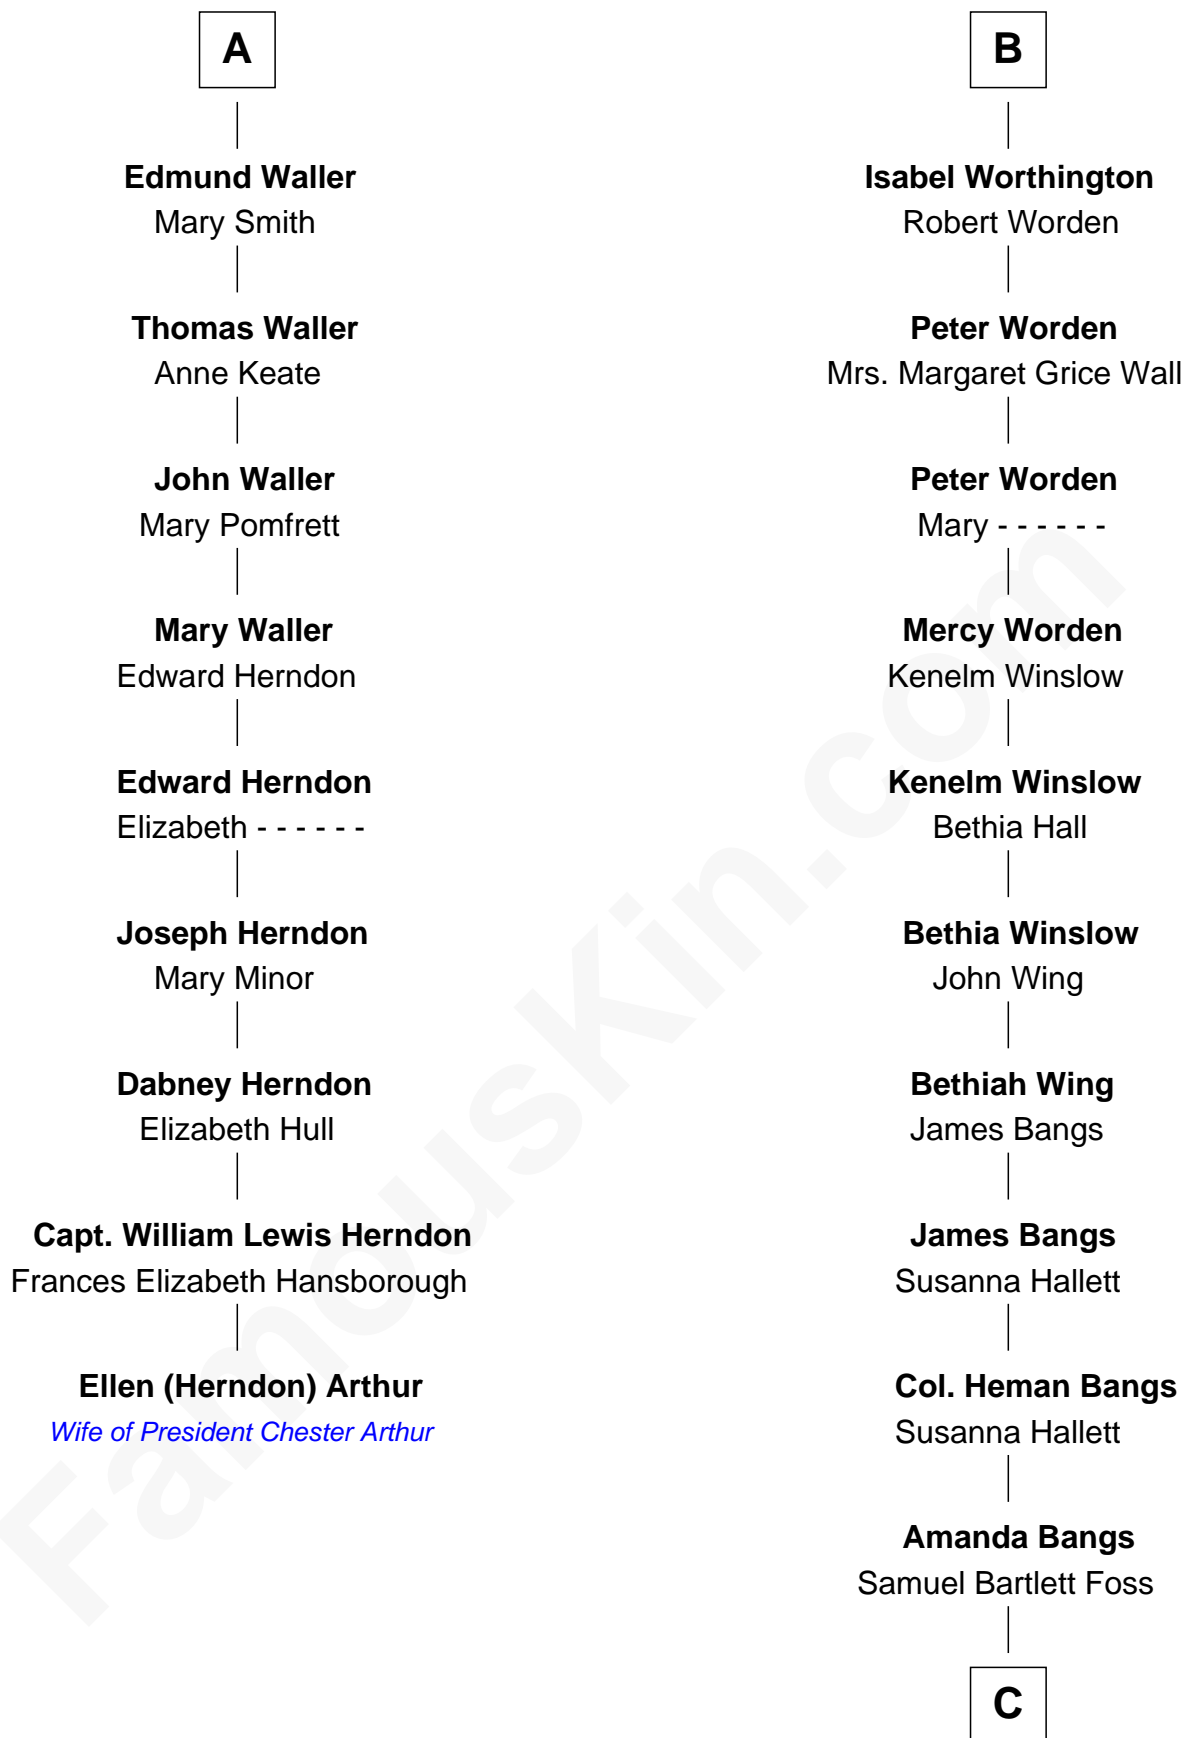

## Relationship Chart of

**Ellen (Herndon) Arthur**

*Wife of President Chester A. Arthur*

**15th cousin 3 times removed of**

**Eugene Foss**

*45th Governor of Massachusetts*

C

**George Edmund Foss**  
Marcia Cordelia Noble

**Eugene Foss**  
*45th Governor of Massachusetts*

FamousKin.com