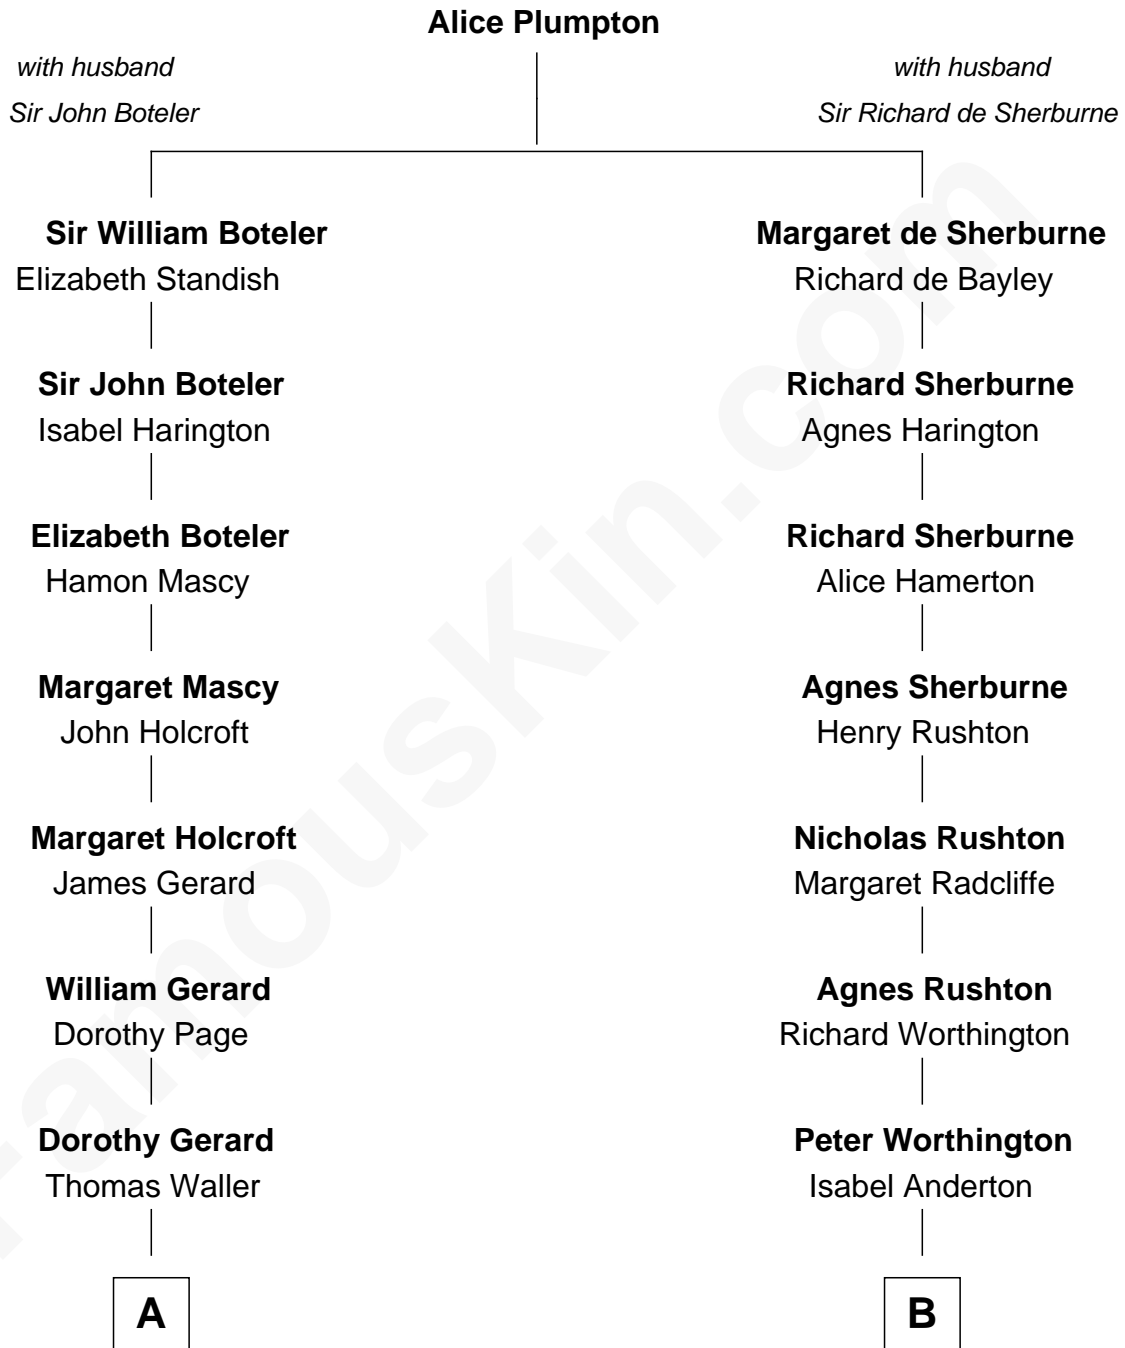

## Relationship Chart of

**Ellen (Herndon) Arthur**

*Wife of President Chester A. Arthur*

**15th cousin 3 times removed of**

**Eugene Foss**

*45th Governor of Massachusetts*

C

**George Edmund Foss**  
Marcia Cordelia Noble

**Eugene Foss**  
*45th Governor of Massachusetts*

FamousKin.com