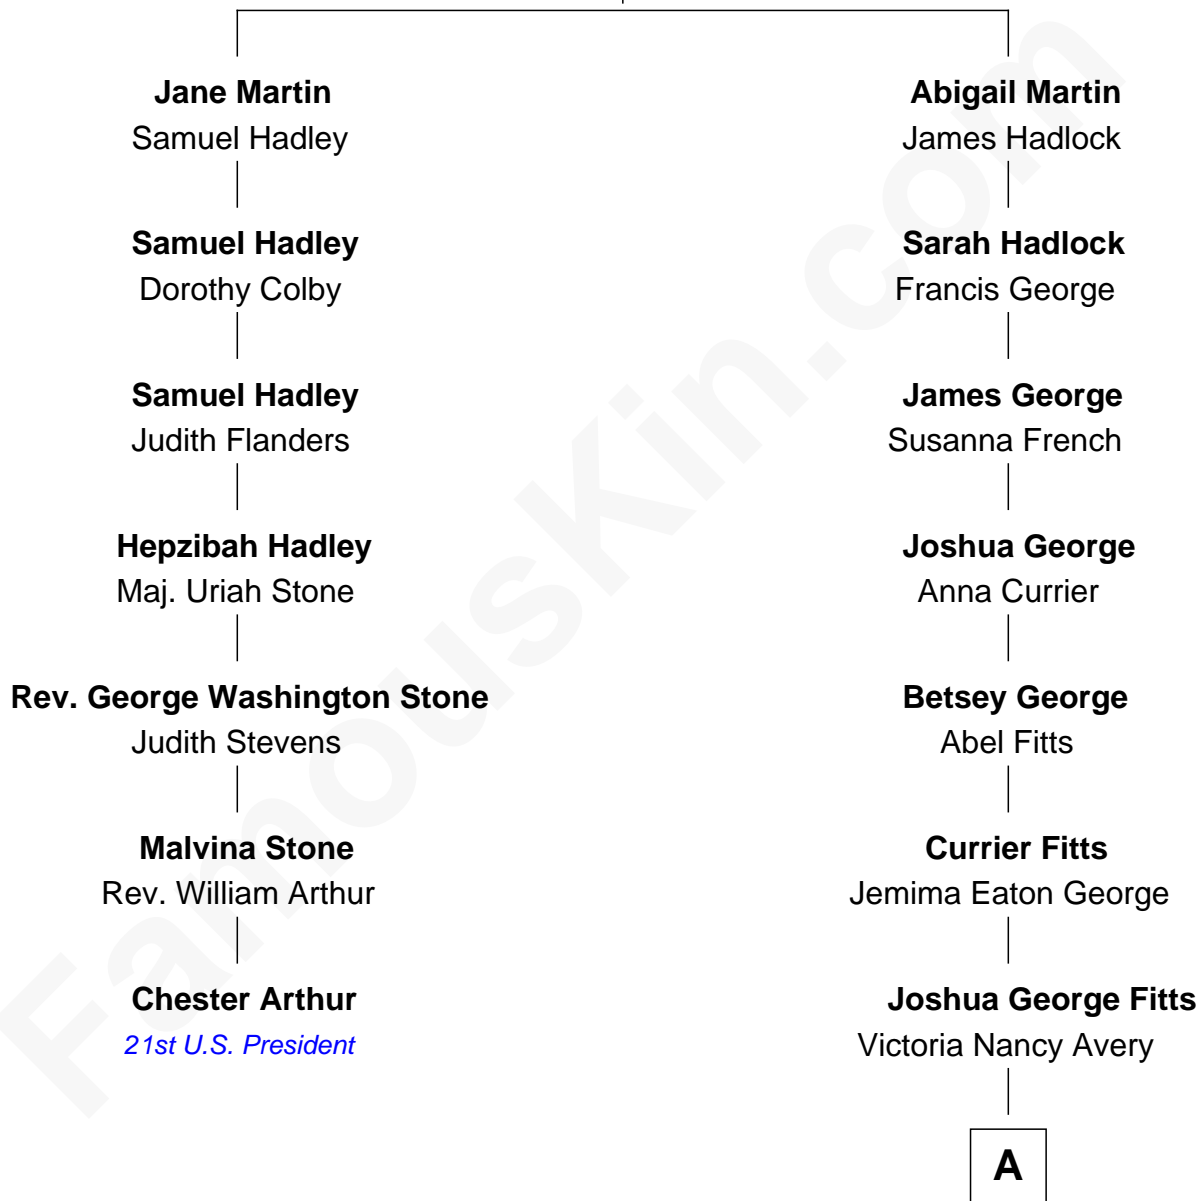

FamousKin.com Relationship Chart of

Chester Arthur
21st U.S. President

6th cousin 4 times removed of

Mickey Rourke
Movie Actor

George Martin
Susannah North

A

Maud Alice Fitts
Joseph Clinton Carleton

Hazel May Carleton
Leonard Ernest Cameron

Annette Elizabeth Cameron
Philip Andrew Rourke

Mickey Rourke
Movie Actor