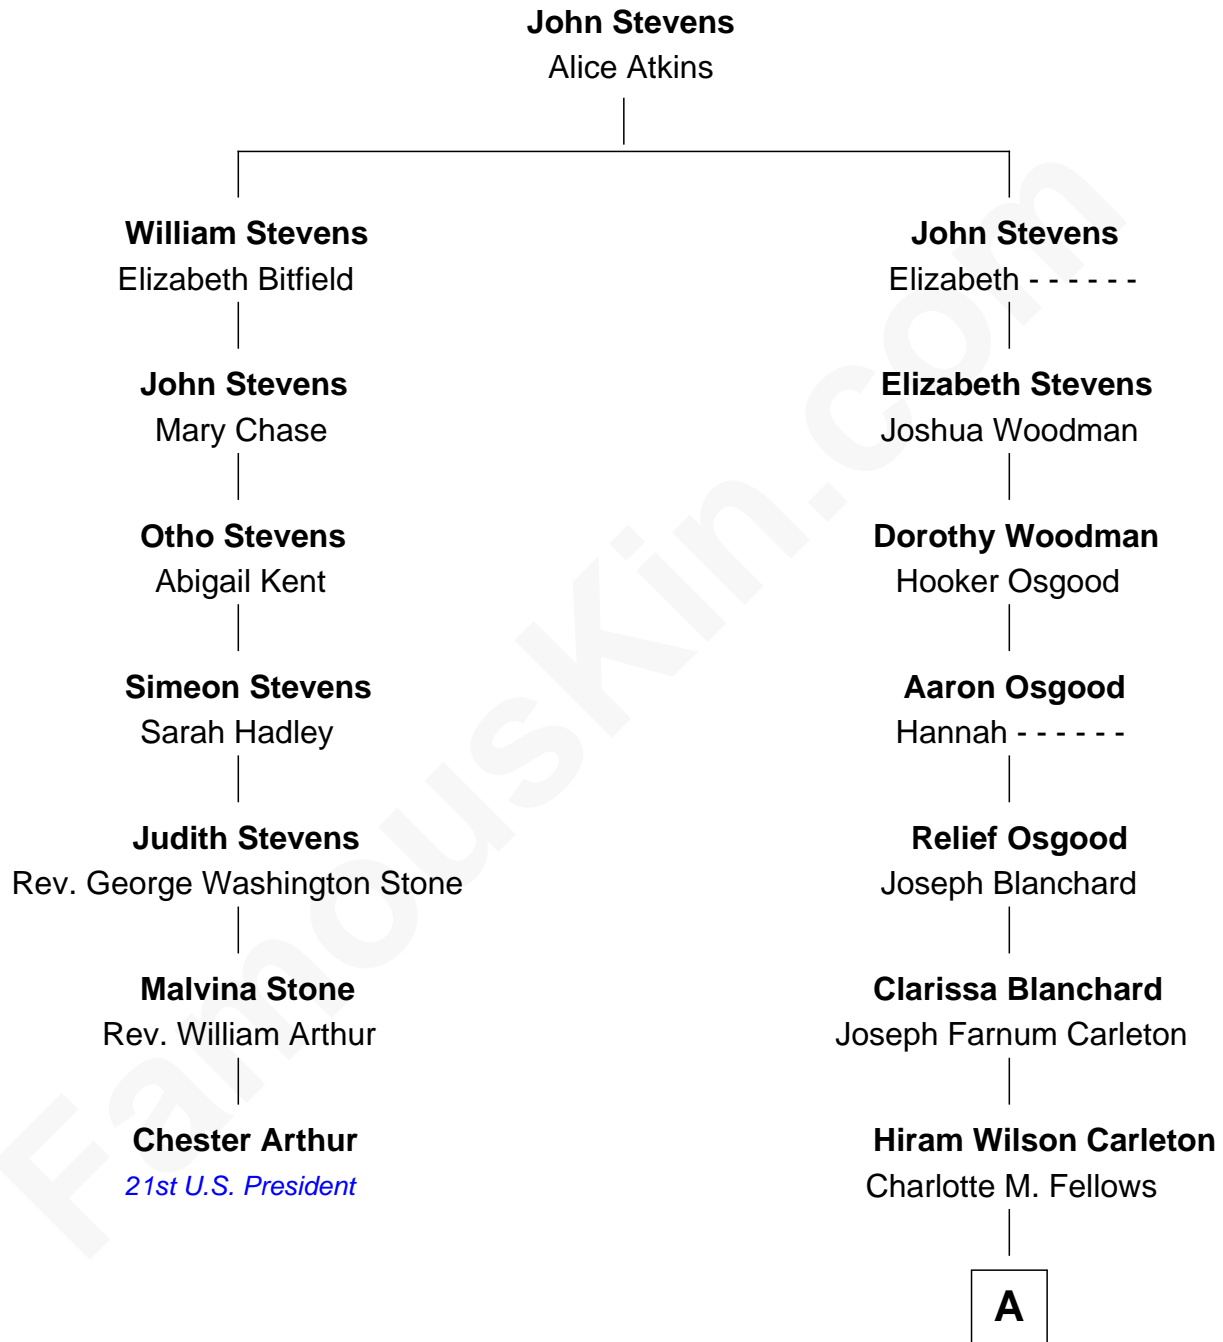

FamousKin.com Relationship Chart of

Chester Arthur
21st U.S. President

6th cousin 4 times removed of

Mickey Rourke
Movie Actor

A

Joseph Clinton Carleton

Maud Alice Fitts

Hazel May Carleton

Leonard Ernest Cameron

Annette Elizabeth Cameron

Philip Andrew Rourke

Mickey Rourke

Movie Actor