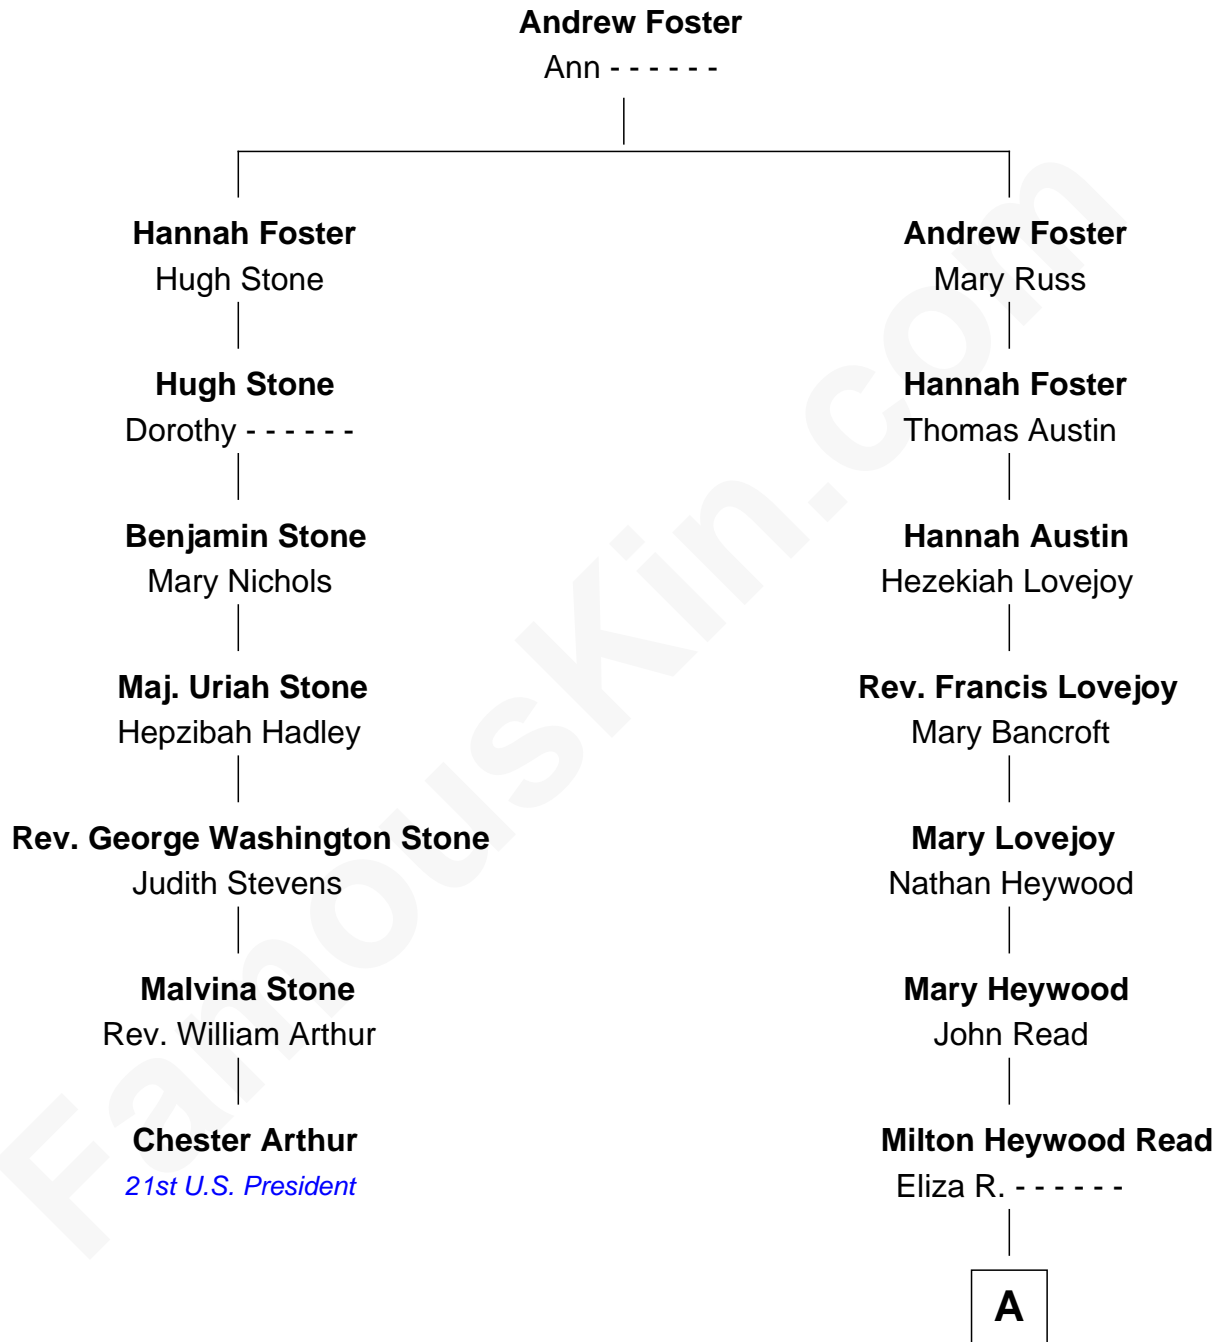

FamousKin.com Relationship Chart of

Chester Arthur
21st U.S. President

6th cousin 4 times removed of

Linda Hunt
TV and Movie Actress

A

Ella Maria Read
Charles Phillips Hunt

Charles Edwin Hunt
Louise Phipps Davy

Raymond Davy Hunt
Elsie R. Doying

Linda Hunt
TV and Movie Actress