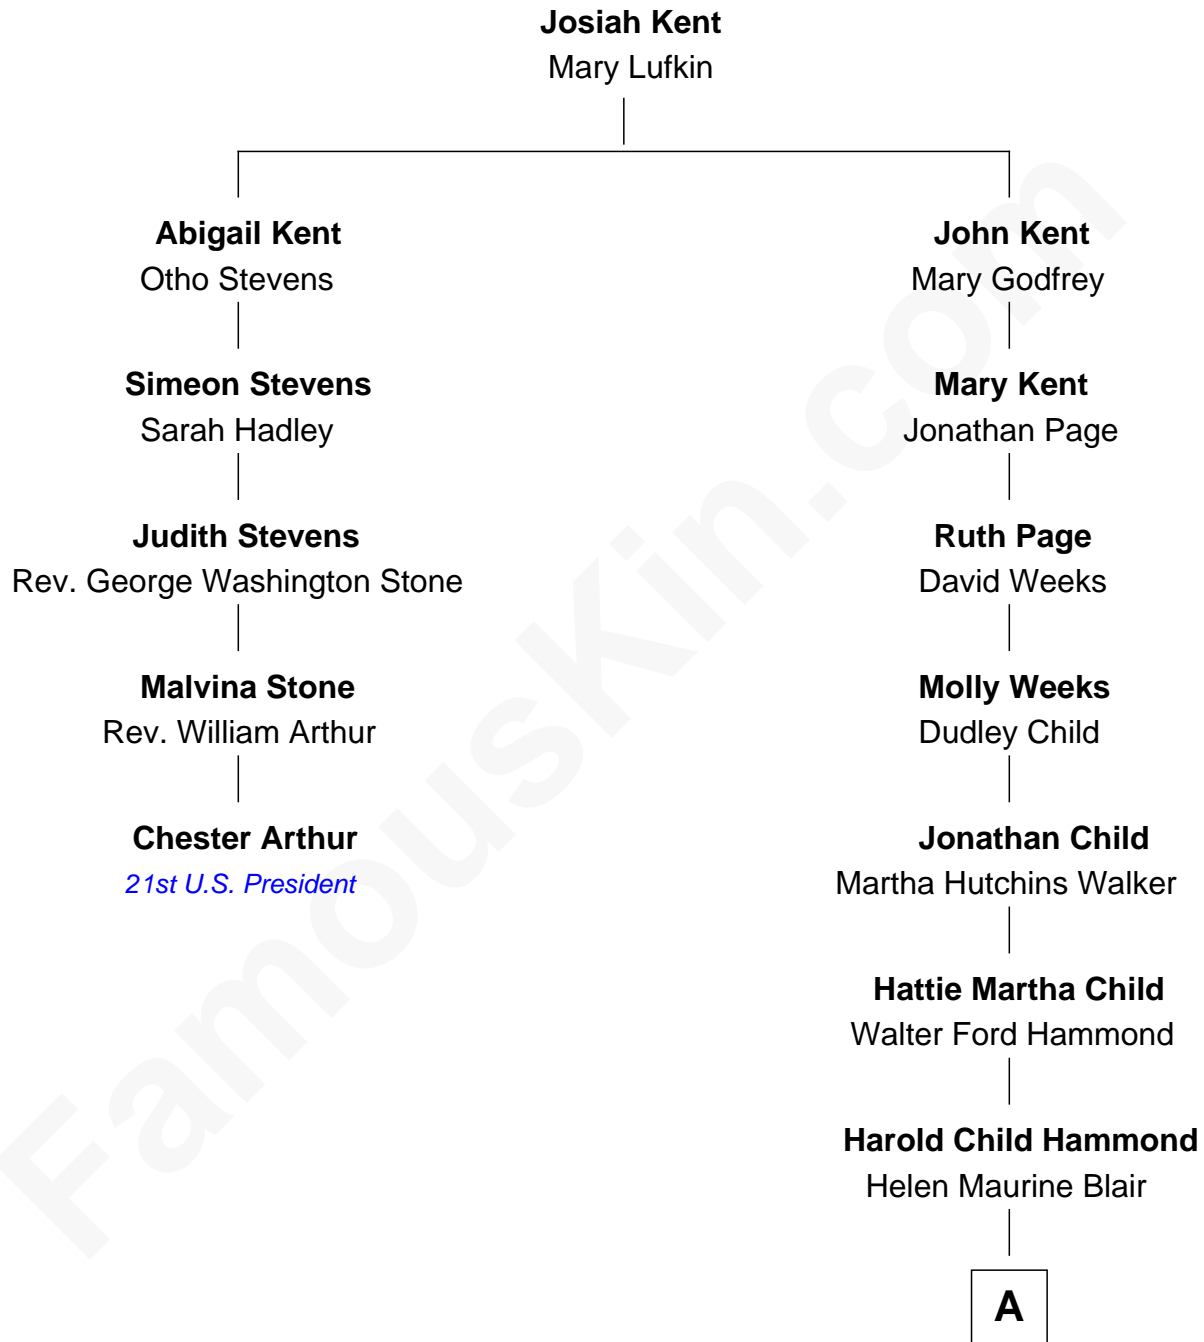

FamousKin.com Relationship Chart of

Chester Arthur

21st U.S. President

4th cousin 4 times removed of

Mark Isham

Musician, Film Composer

A

Patricia Jane Hammond

Howard Fuller Isham

Mark Isham

Musician, Film Composer

FamousKin.com