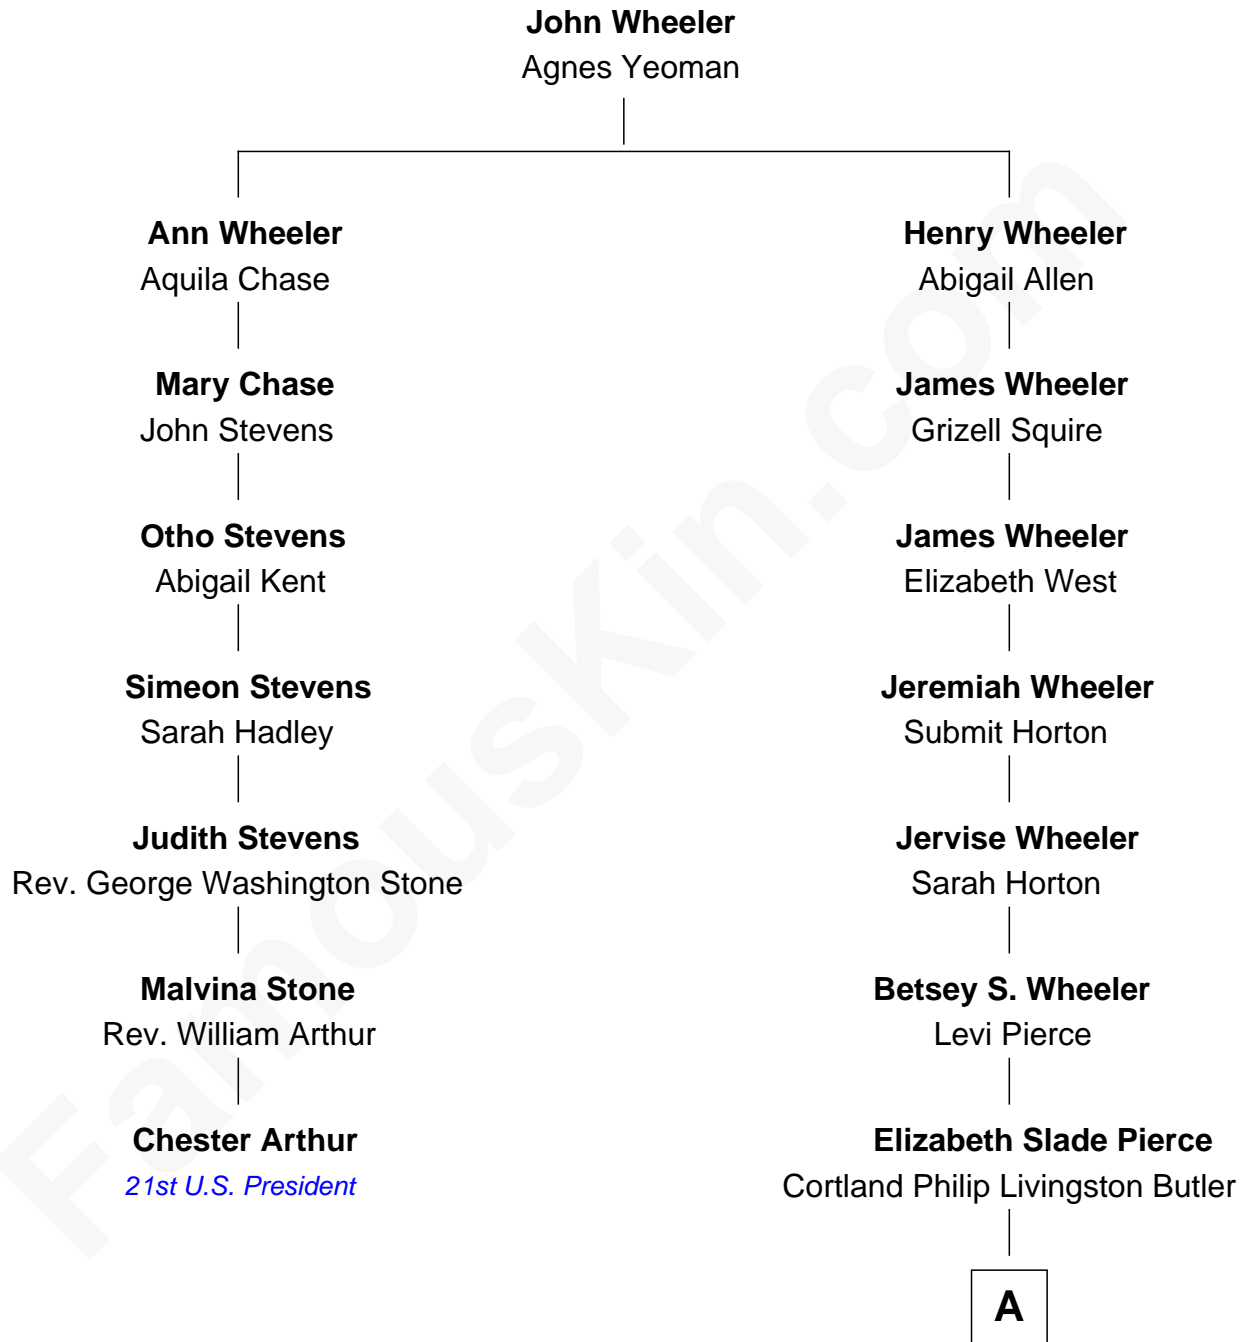

# FamousKin.com Relationship Chart of

**Chester Arthur**

*21st U.S. President*

6th cousin 5 times removed of

**Jonathan Bush**

*Co-founder and CEO of athenahealth*

**A**

—  
**Mary Elizabeth Butler**  
Robert Emmet Sheldon

—  
**Flora Sheldon**  
Samuel Prescott Bush

—  
**Prescott Sheldon Bush**  
Dorothy Wear Walker

—  
**Jonathan James Bush**  
Josephine Colwell Bradley

—  
**Jonathan Bush**  
*Co-founder and CEO of athenahealth*