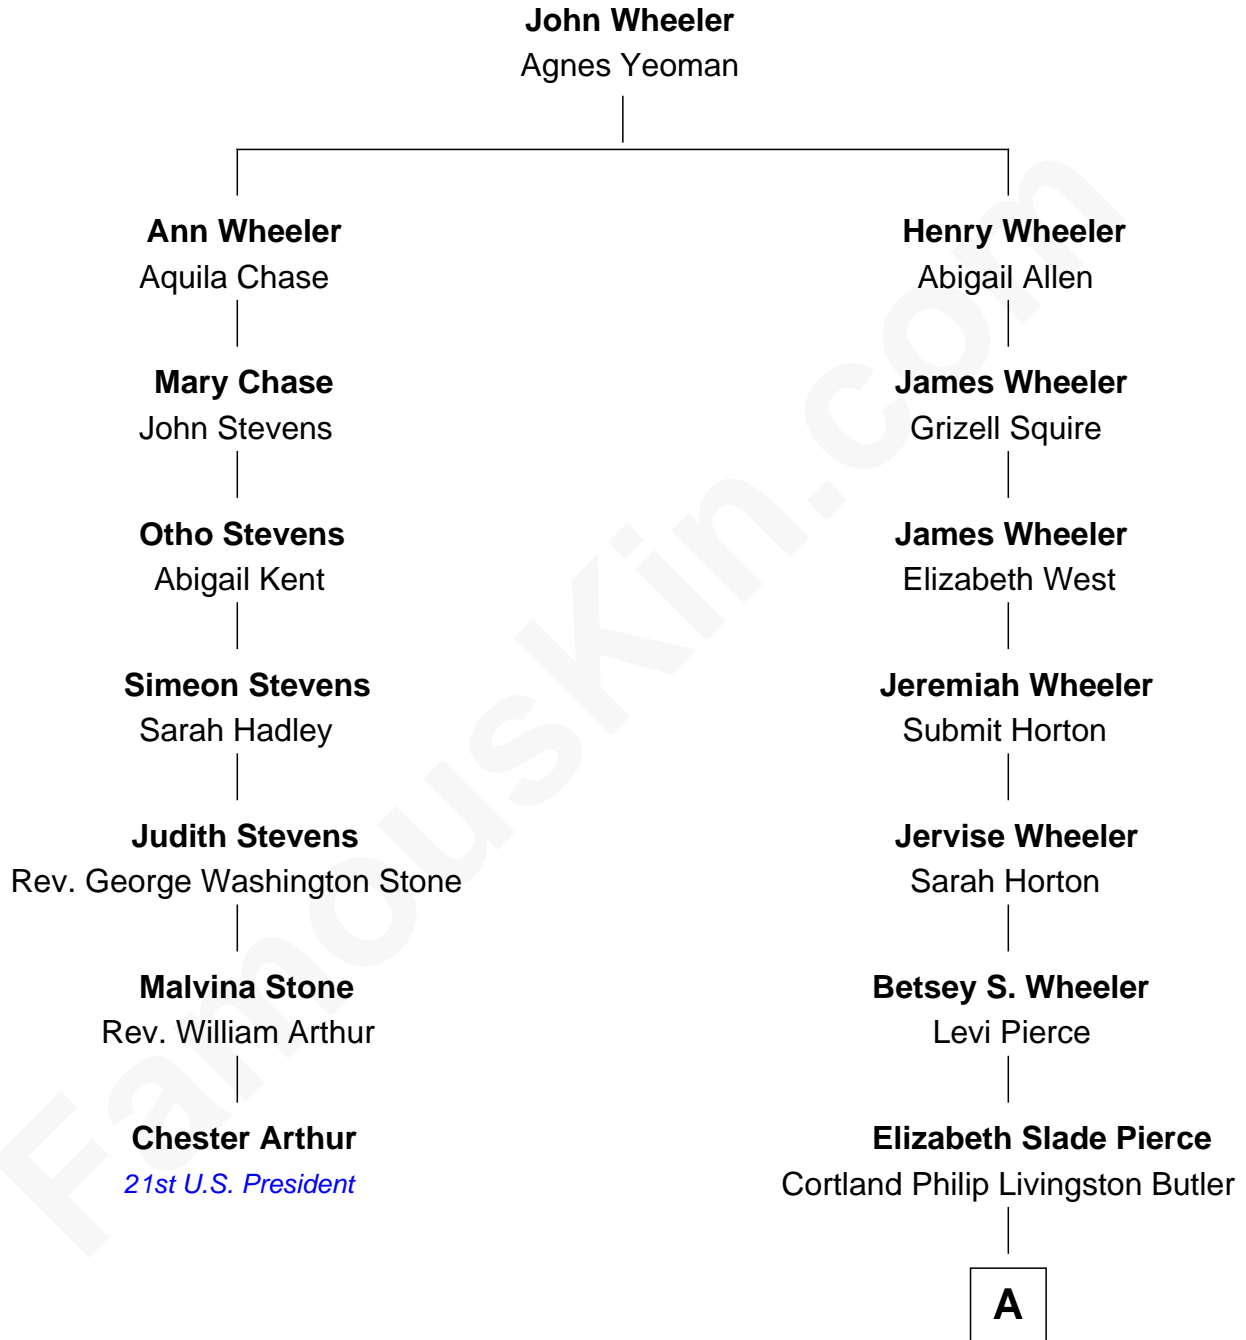

# FamousKin.com Relationship Chart of

**Chester Arthur**

*21st U.S. President*

6th cousin 5 times removed of

**Billy Bush**

*TV Personality and Host*

**A**

—  
**Mary Elizabeth Butler**  
Robert Emmet Sheldon

—  
**Flora Sheldon**  
Samuel Prescott Bush

—  
**Prescott Sheldon Bush**  
Dorothy Wear Walker

—  
**Jonathan James Bush**  
Josephine Colwell Bradley

—  
**Billy Bush**  
*TV Personality and Host*

FamousKin.com