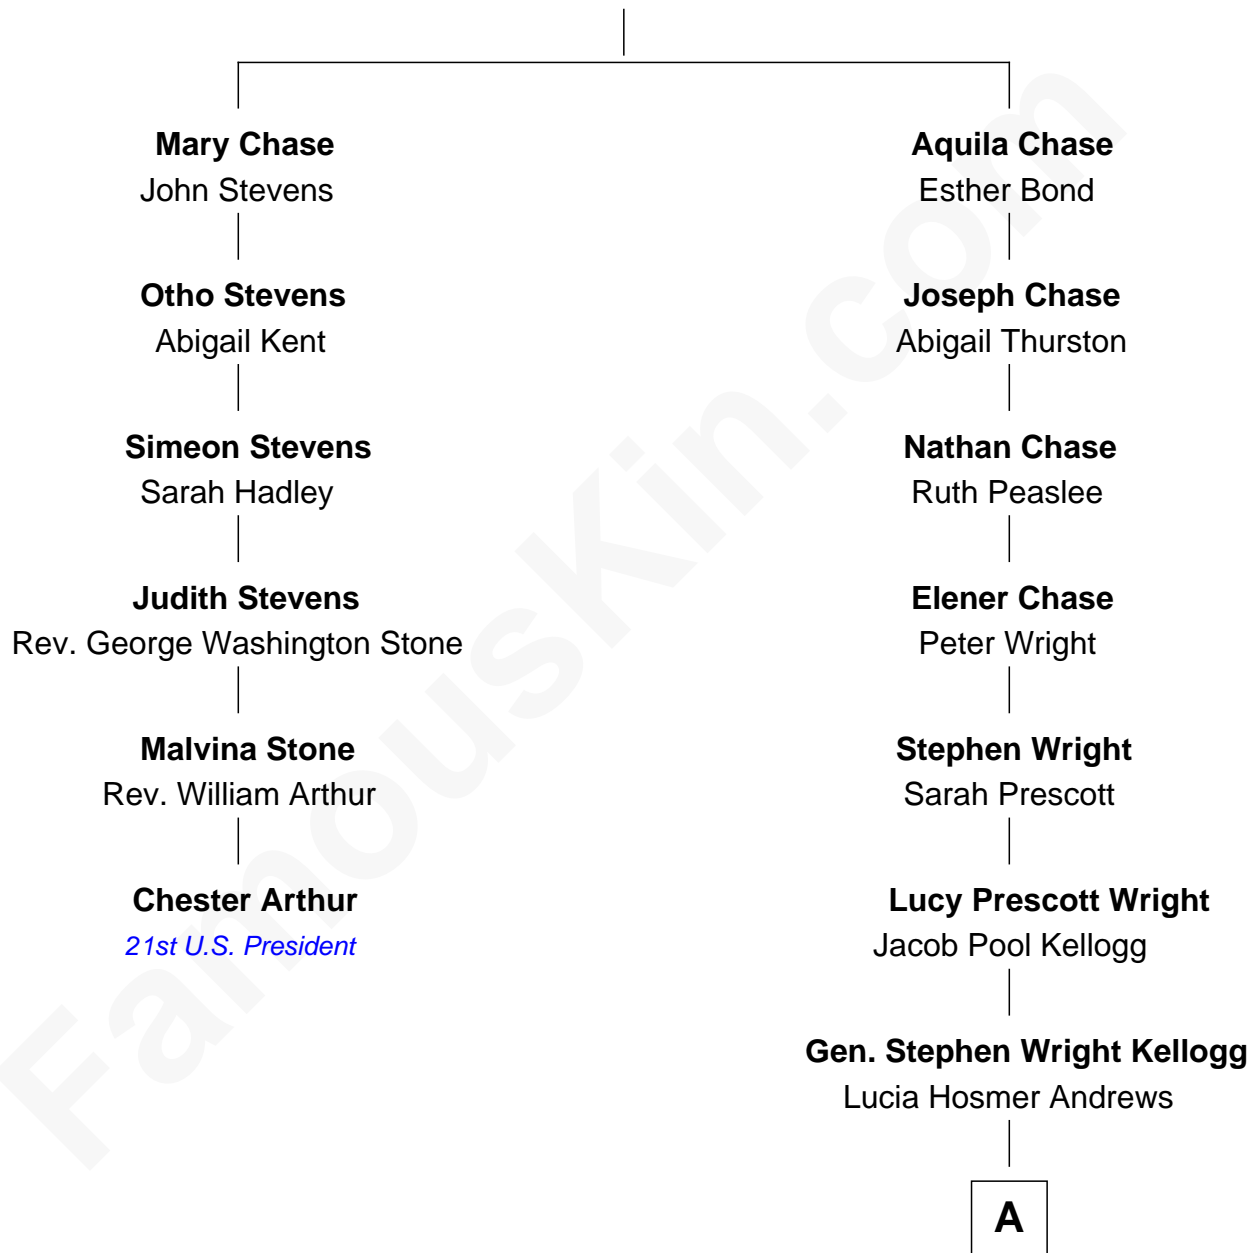

FamousKin.com Relationship Chart of

Chester Arthur

21st U.S. President

5th cousin 3 times removed of

Lucia Chase

Co-Founder, American Ballet Theatre

Aquila Chase

Ann Wheeler

A

Elizabeth Hosmer Kellogg

Irving Hall Chase

Lucia Chase

Ballet Dancer

FamousKin.com