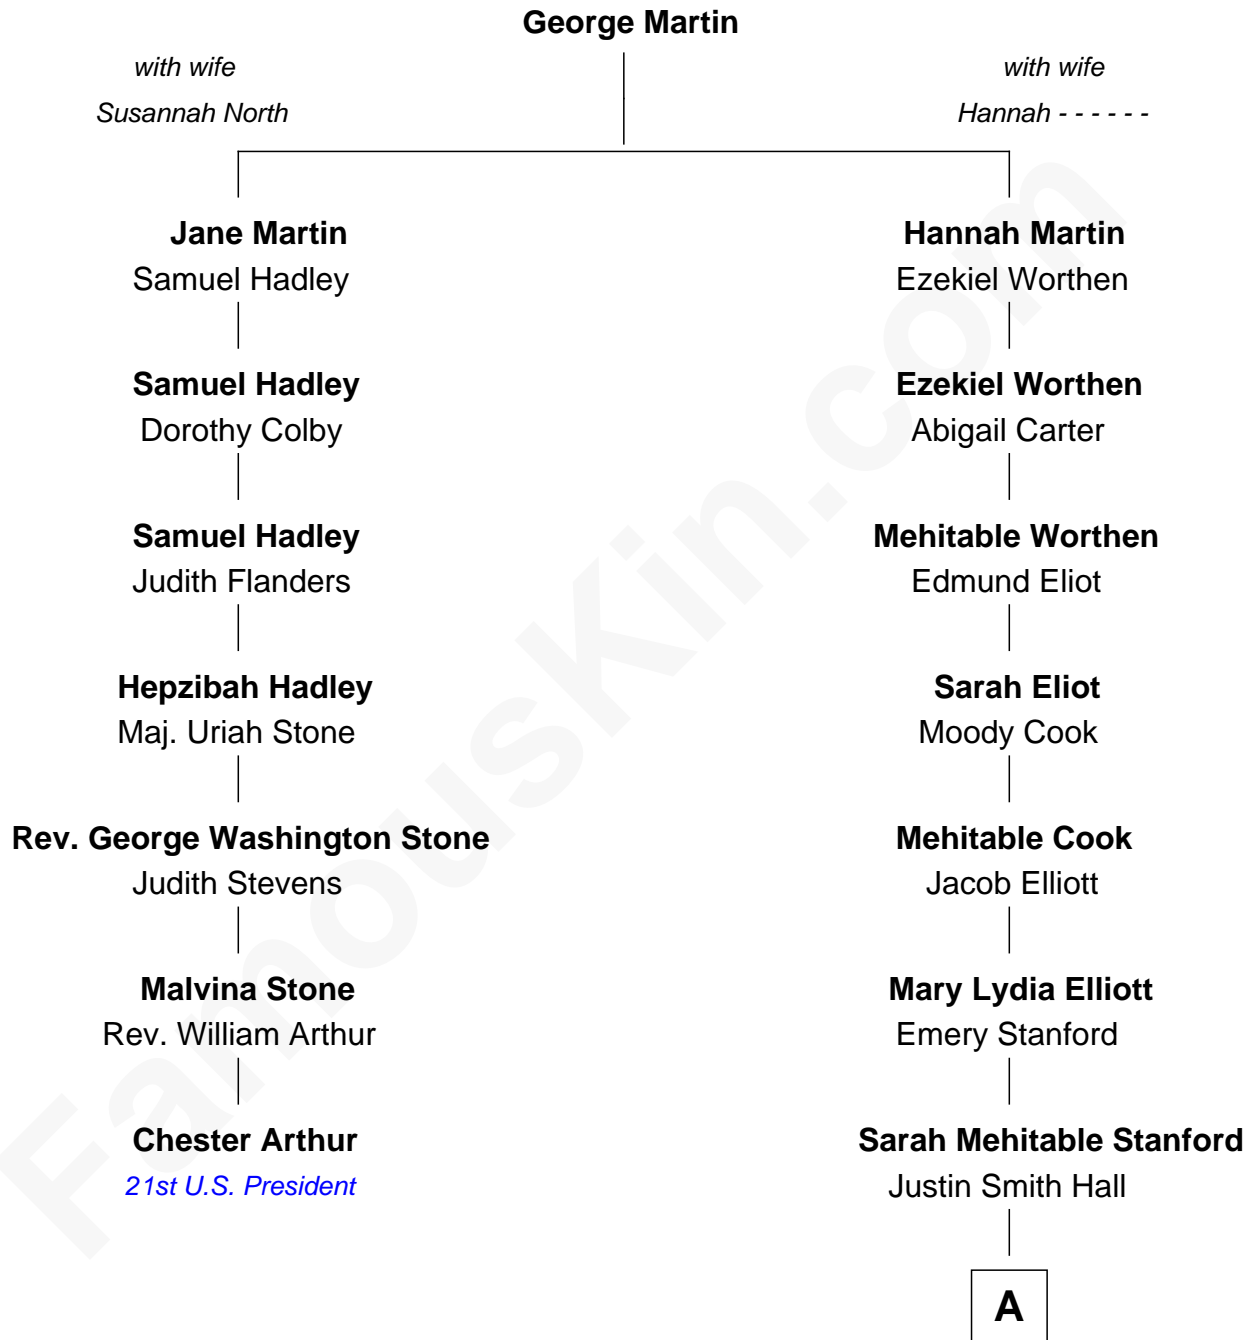

# FamousKin.com Relationship Chart of

**Chester Arthur**

*21st U.S. President*

6th cousin 3 times removed of

**Raquel Welch**

*Movie Actress*

A

Emery Stanford Hall

Clara Louise Adams

Josephine Sarah Hall

Armando Carlos Tejada

Raquel Welch

*aka Raquel Welch*

FamousKin.com