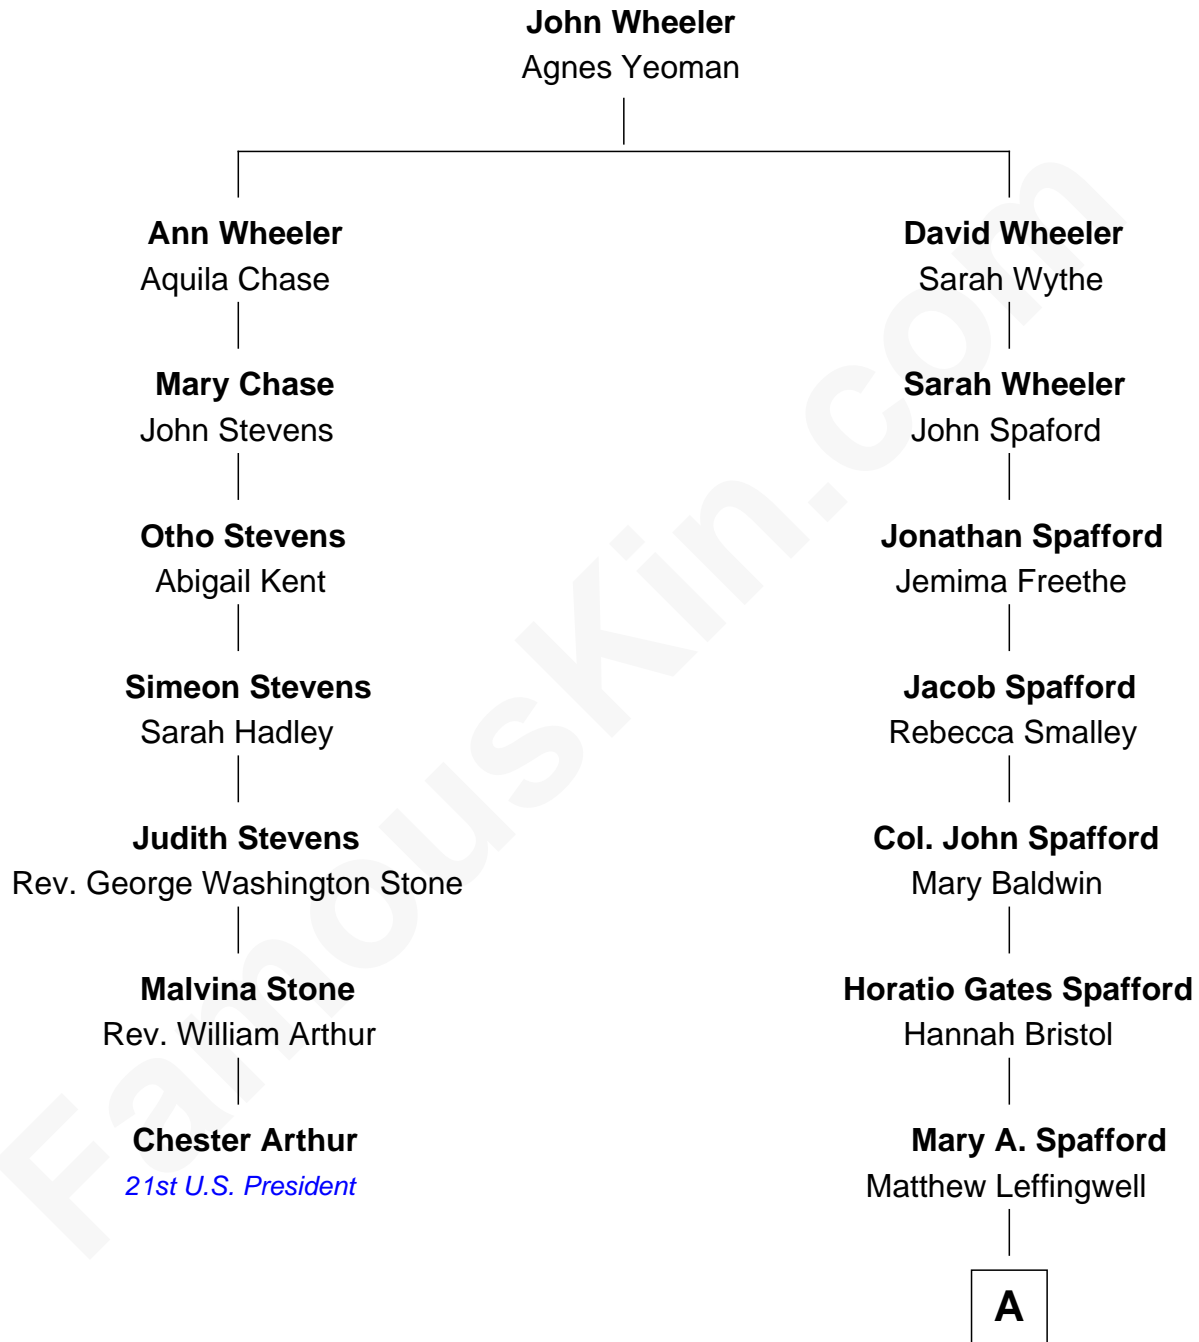

FamousKin.com Relationship Chart of

Chester Arthur

21st U.S. President

6th cousin 5 times removed of

Linda Ronstadt

Singer and Songwriter

A

Mary E. Leffingwell

Jonas Bowman

Adelaide Hesiah Bowman

Charles Henry Berger

Hazel Dawn Berger

Lloyd Groff Copeman

Ruth Mary Copeman

Gilbert Ronstadt

Linda Ronstadt

Singer and Songwriter