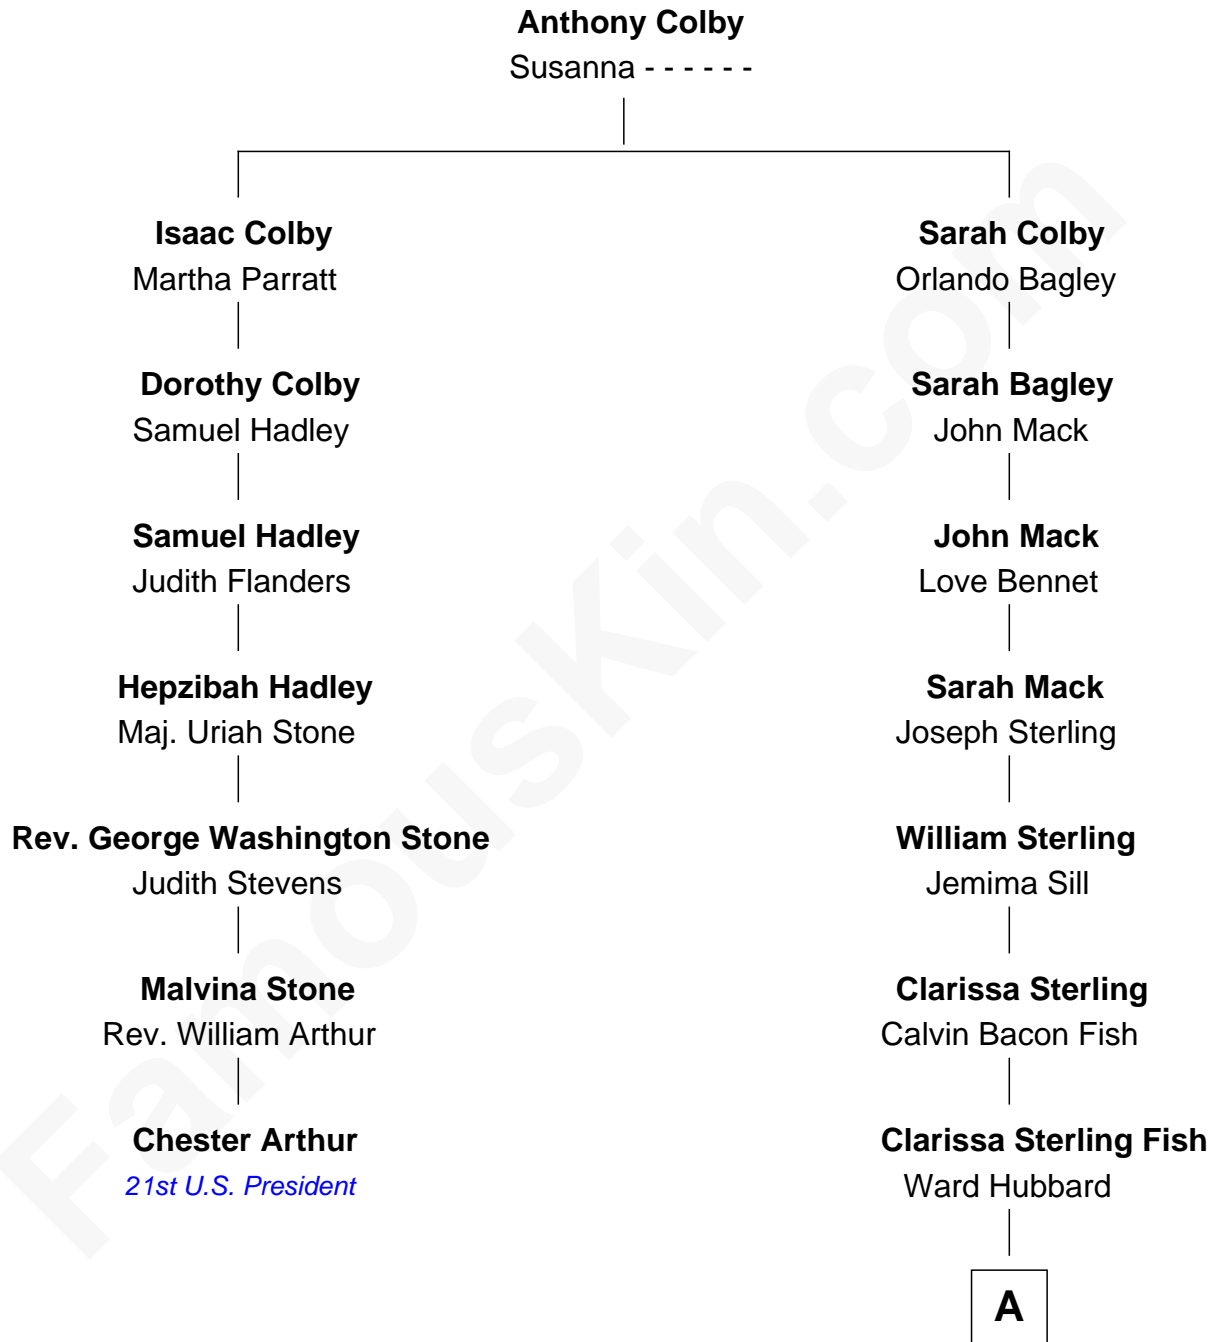

FamousKin.com Relationship Chart of

Chester Arthur

21st U.S. President

6th cousin 6 times removed of

Billie Eilish

Singer and Songwriter

A

Ellen Sterling Hubbard

William Lyle Bones

Emma Sterling Bones

Medad Elisha Stone

Mead Wilmer Stone

Elise Charlotte Seemann

Jean Stone

James Bernard O'Connell

Patrick O'Connell