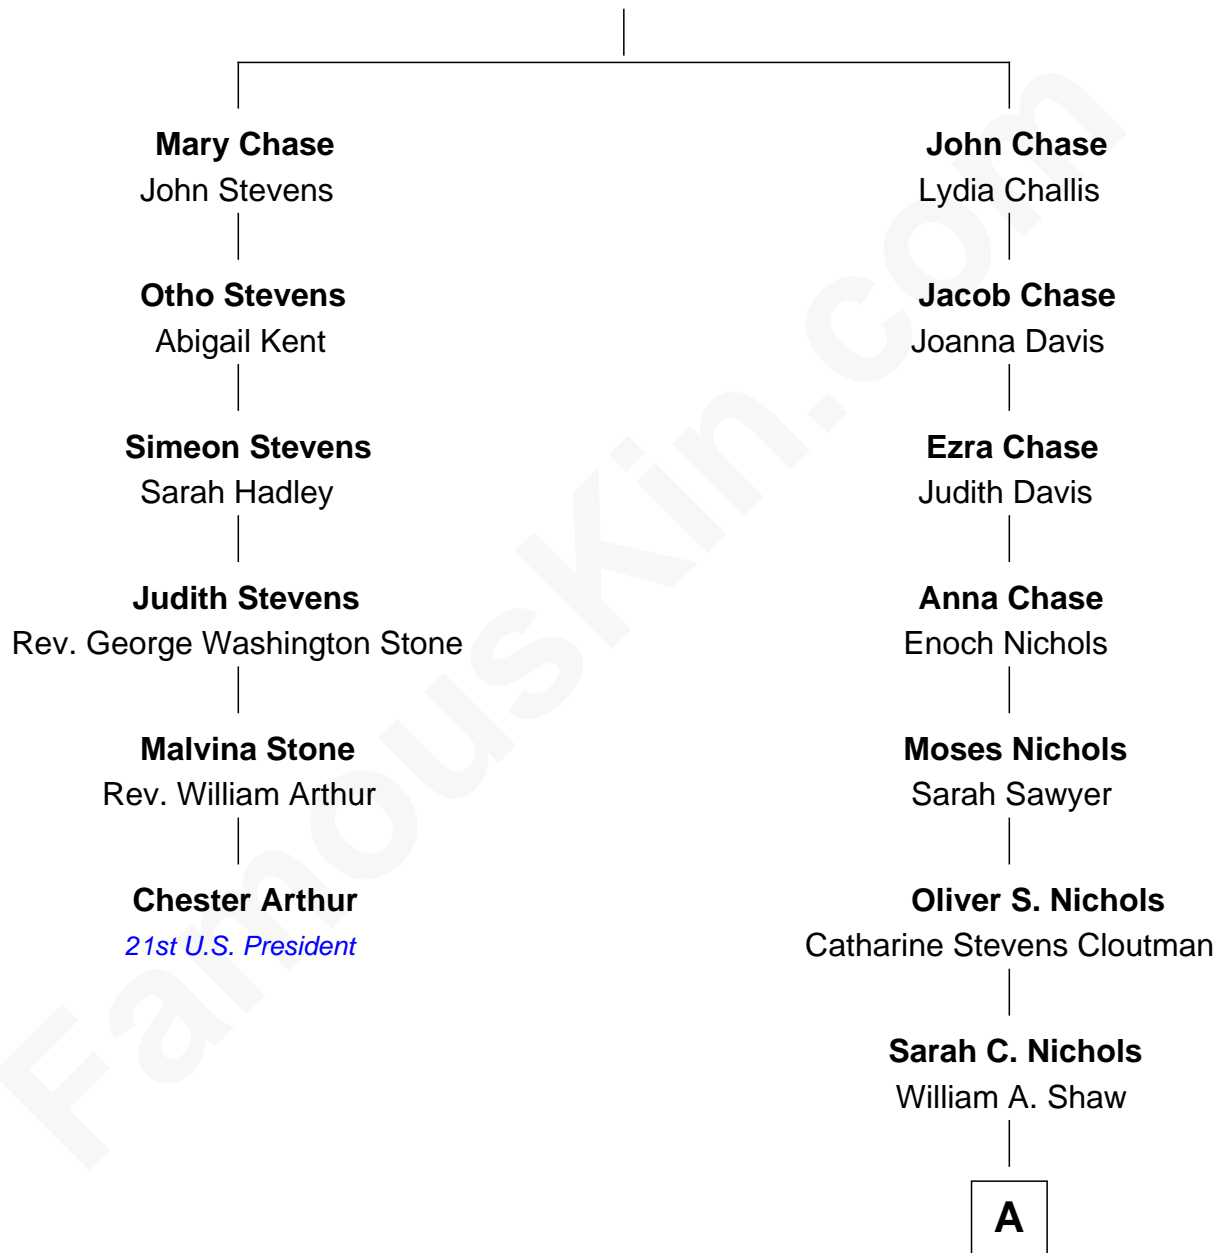

FamousKin.com Relationship Chart of

Chester Arthur

21st U.S. President

5th cousin 4 times removed of

Adrienne Marden

Movie Actress

Aquila Chase

Ann Wheeler

A

Mabel S. Shaw
Ralph T. Marden

Ralph Adrian Baruch
Lenora I. Stein

Adrienne Marden
Movie Actress

FamousKin.com