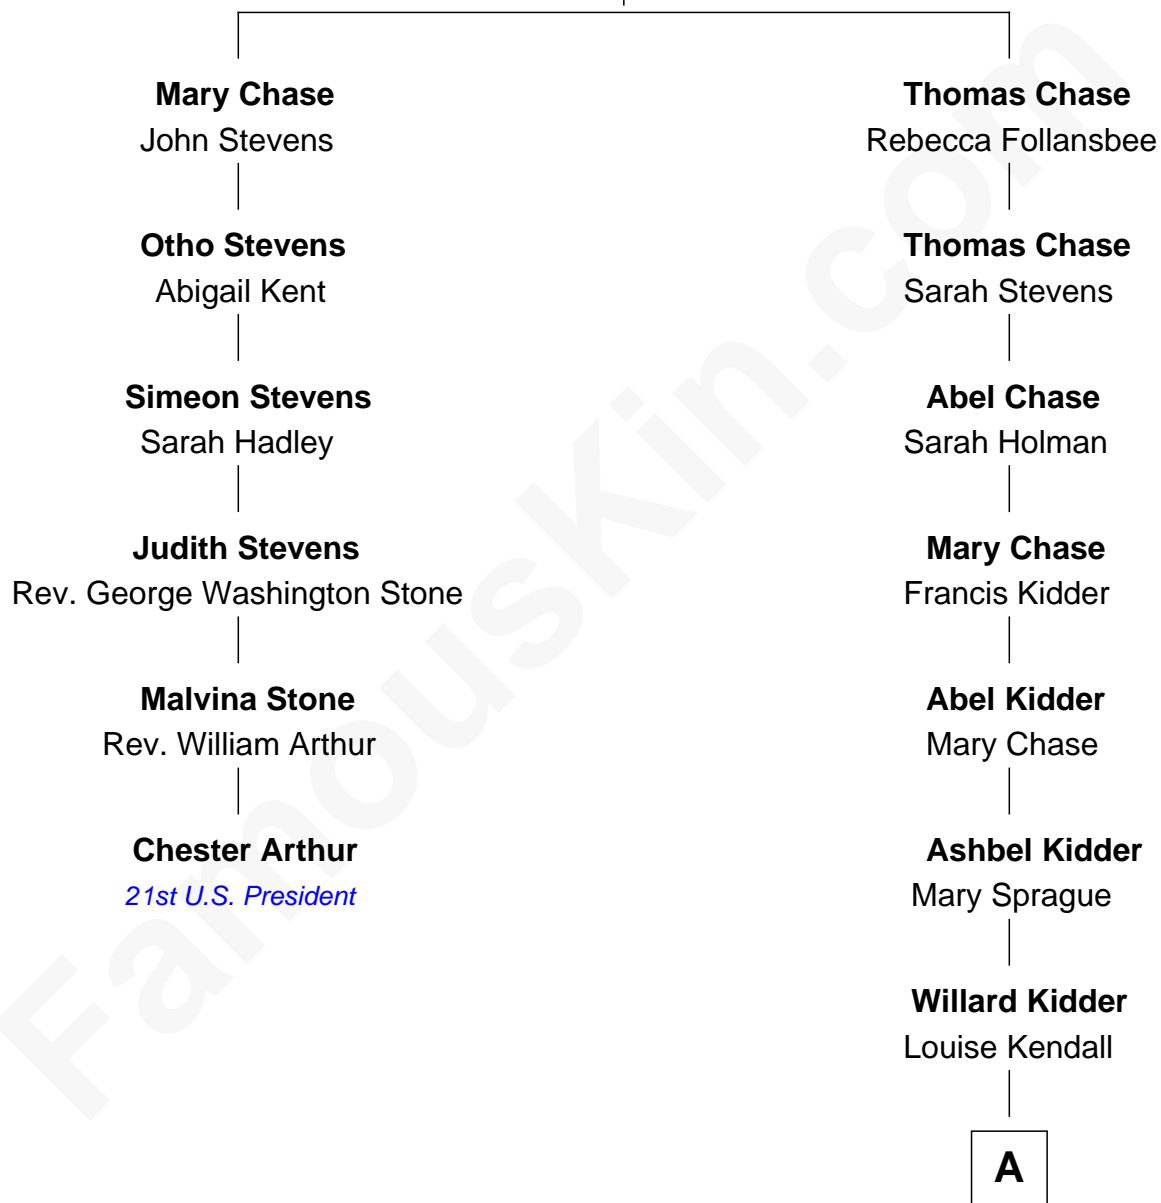

# FamousKin.com Relationship Chart of

**Chester Arthur**

*21st U.S. President*

5th cousin 4 times removed of

**Margot Kidder**

*TV and Movie Actress*

**Aquila Chase**

Ann Wheeler

**A**

|  
**Sidney Jesse Kidder**

Margaret Powell

|  
**Kendall Kidder**

Jocelyn Mary Wilson

|  
**Margot Kidder**

*TV and Movie Actress*

FamousKin.com