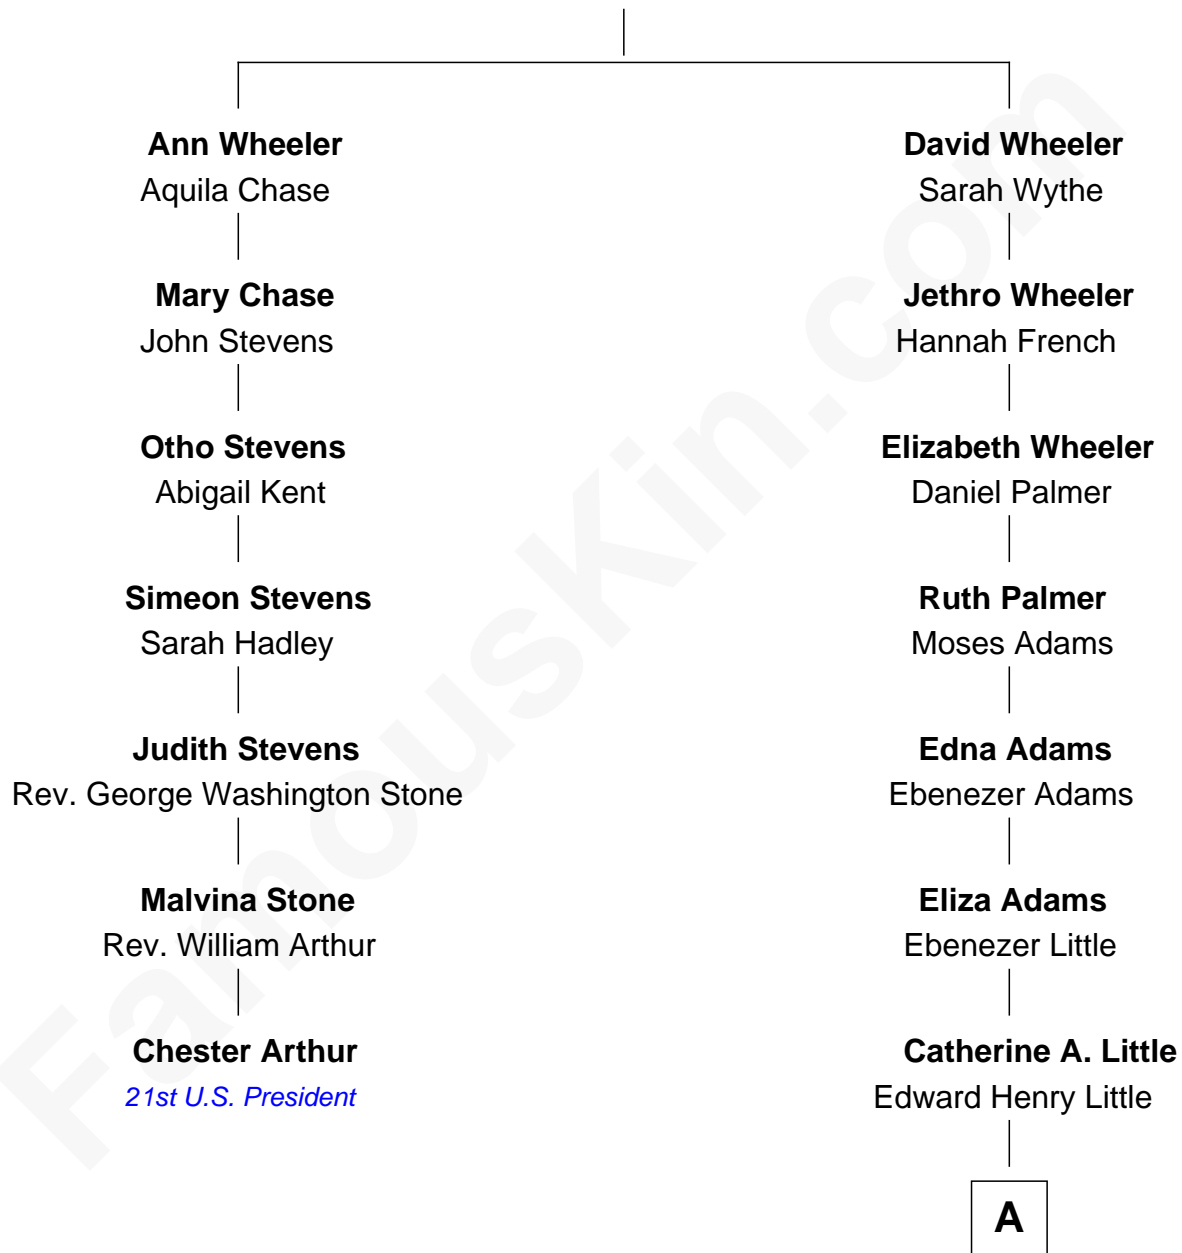

FamousKin.com Relationship Chart of

Chester Arthur

21st U.S. President

6th cousin 4 times removed of

Charlie Baker

72nd Governor of Massachusetts

John Wheeler

Agnes Yeoman

A

Henry Bailey Little

Fanny Gray

Eleanor Johnson Little

Charles Duane Baker

Charles Duane Baker

Alice Elizabeth Ghormley

Charlie Baker

72nd Governor of Massachusetts

FamousKin.com