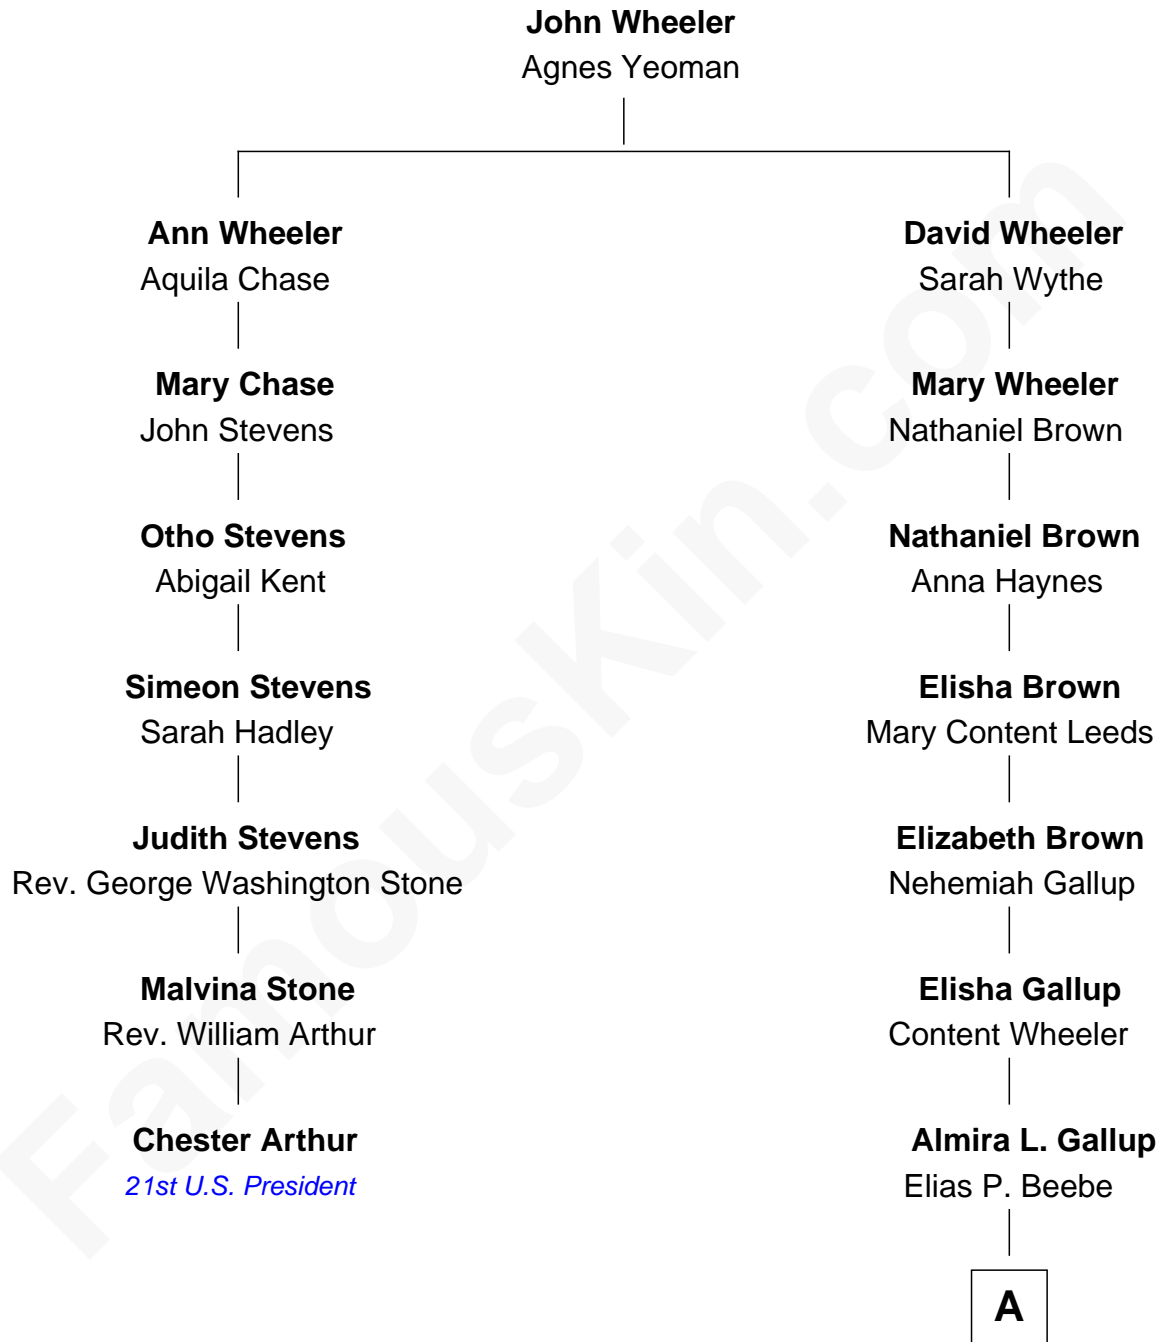

FamousKin.com Relationship Chart of

Chester Arthur

21st U.S. President

6th cousin 5 times removed of

Timothy Hutton

TV and Movie Actor

A

Ann A. Beebe
James B. Cottrell

Myra A. Cottrell
Charles Noyes Burdick

Helen Noyes Burdick
Arthur Barnard Poole

Maryline Barnard Poole
Dana James Hutton

Timothy Hutton
TV and Movie Actor