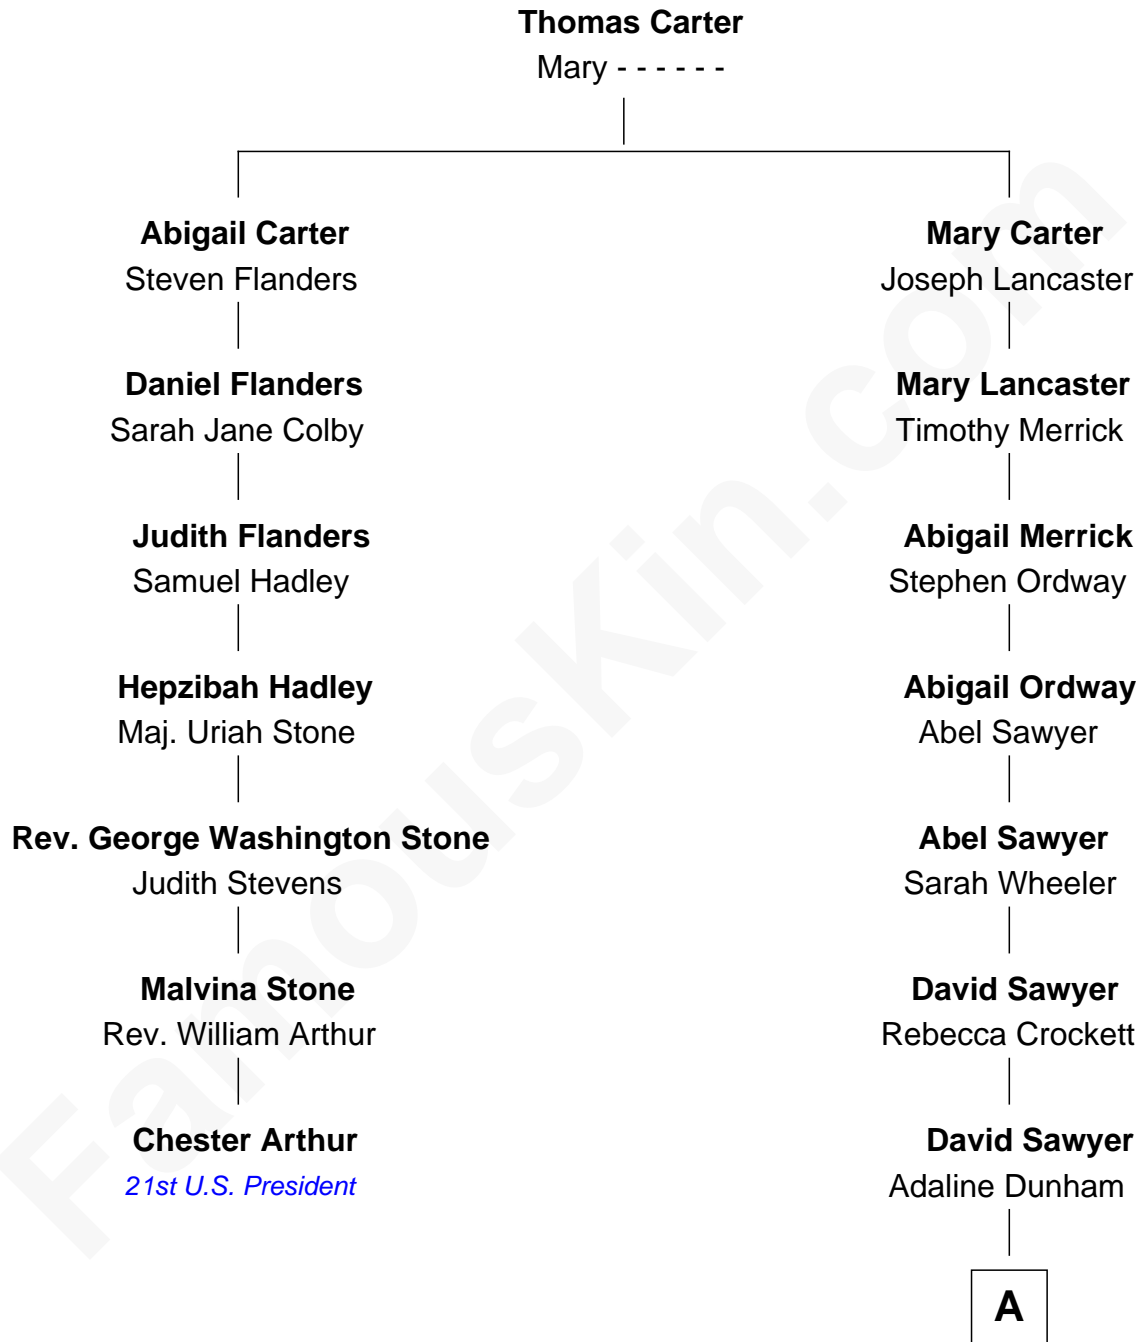

FamousKin.com Relationship Chart of

Chester Arthur
21st U.S. President

6th cousin 5 times removed of

Victoria Rowell
TV and Film Actress

A

John Grindle Sawyer

Mary Louise Bowden

Elizabeth Margaret Sawyer

Charles A. Bevan

Mabel Tilden Bevan

Harry Stillman Collins

Dorothy Mabel Collins

Victoria Rowell

TV and Film Actress