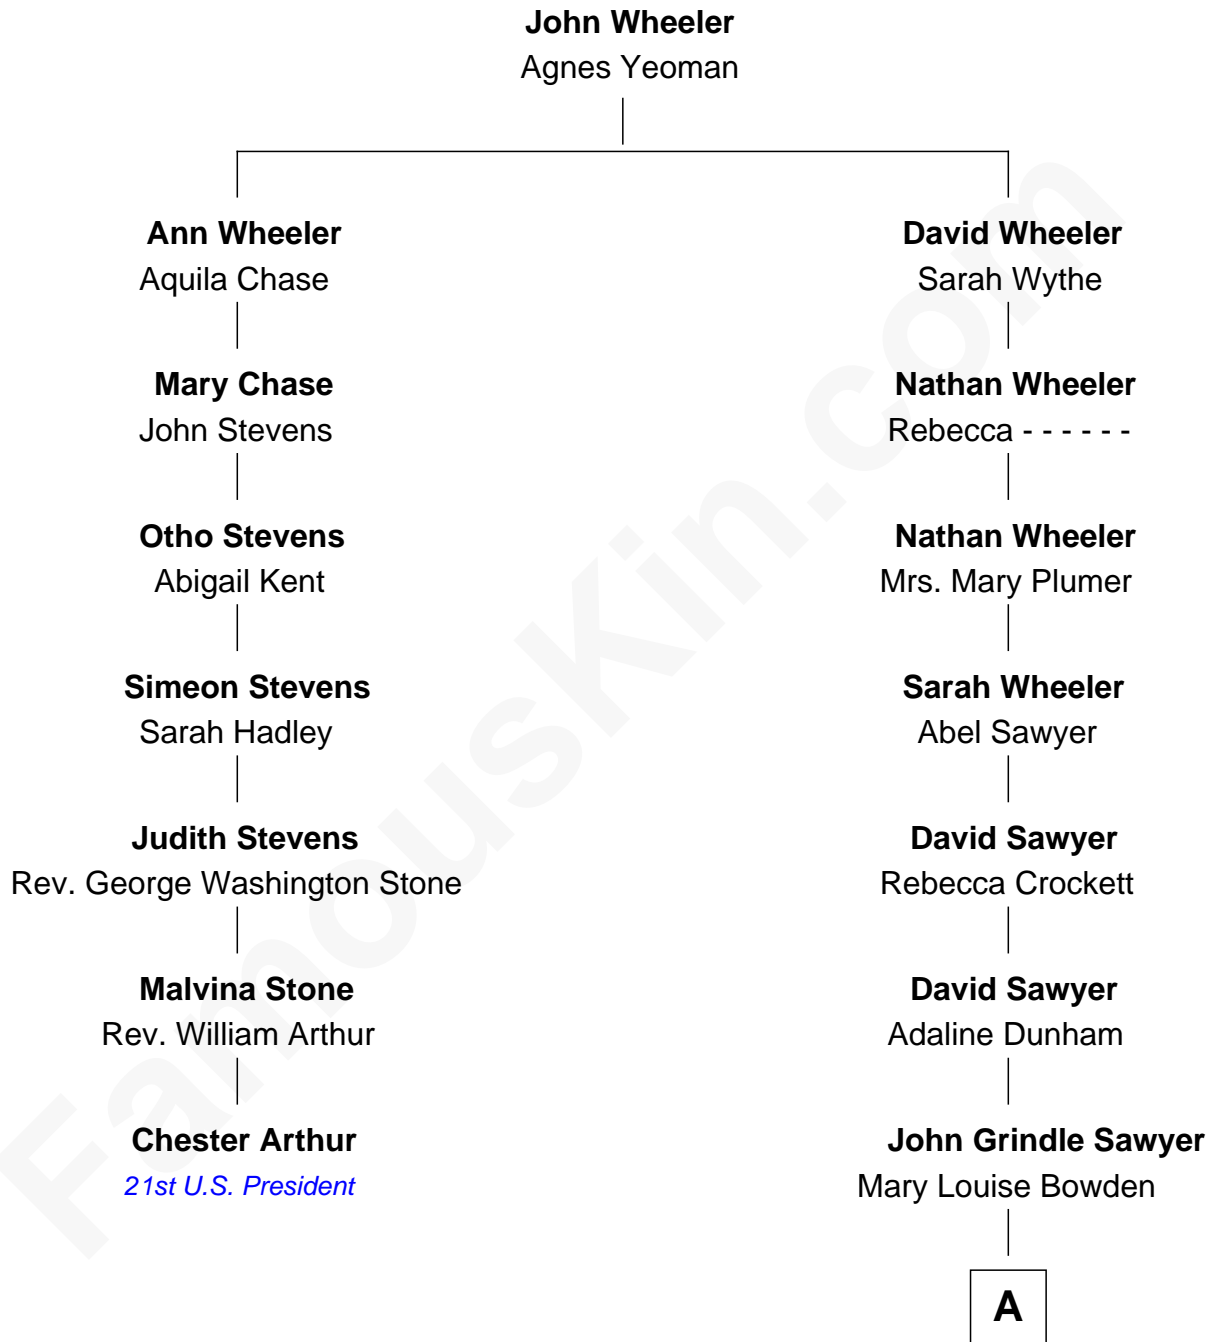

FamousKin.com Relationship Chart of

Chester Arthur
21st U.S. President

6th cousin 4 times removed of

Victoria Rowell
TV and Film Actress

A

Elizabeth Margaret Sawyer

Charles A. Bevan

Mabel Tilden Bevan

Harry Stillman Collins

Dorothy Mabel Collins

Victoria Rowell

TV and Film Actress