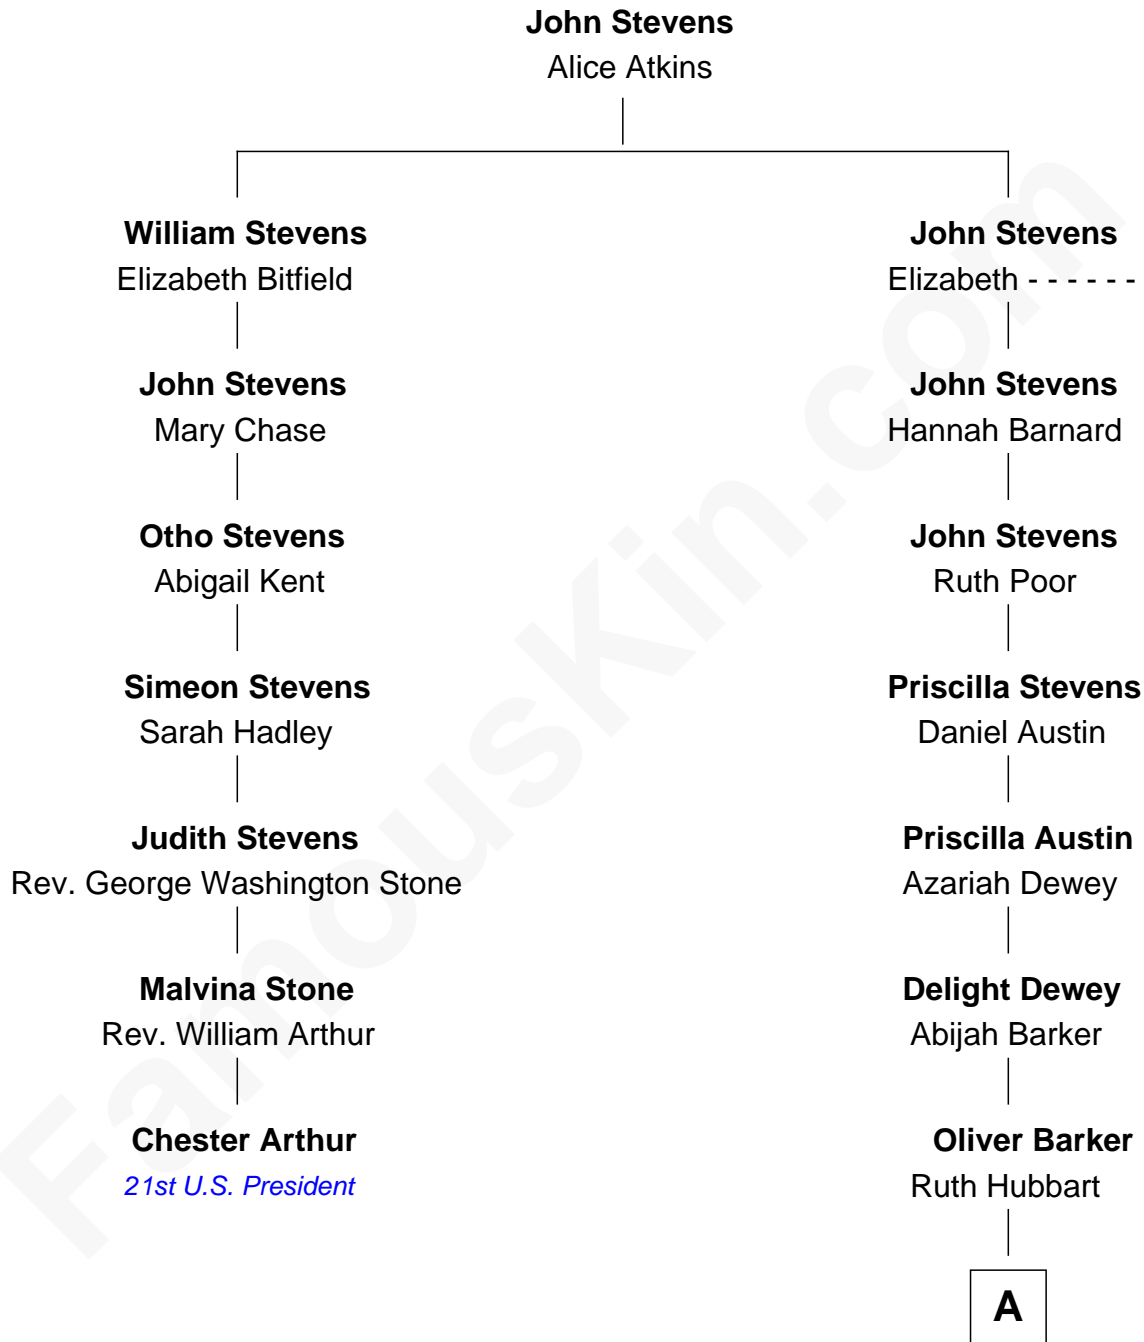

# FamousKin.com Relationship Chart of

**Chester Arthur**

*21st U.S. President*

6th cousin 3 times removed of

**Bob Barker**

*TV Game Show Host*

**A**

Joseph H. Barker

Frances Tackett

Byron John Barker

Matilda Kent Tarleton

**Bob Barker**

*TV Game Show Host*

FamousKin.com