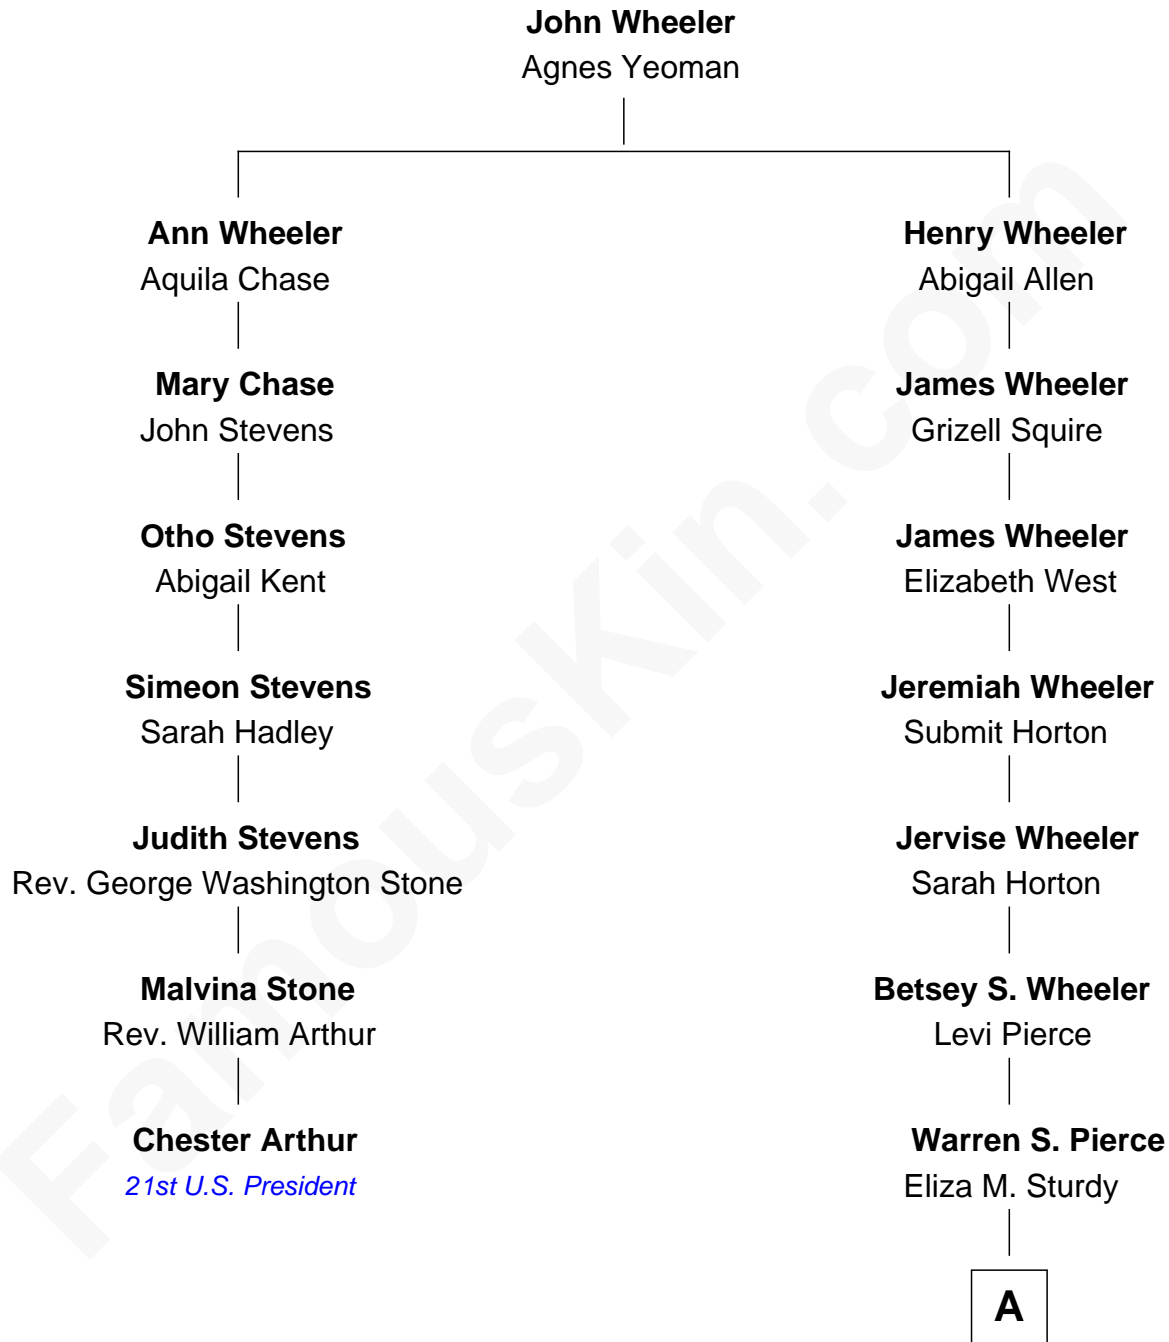

FamousKin.com Relationship Chart of

Chester Arthur

21st U.S. President

6th cousin 5 times removed of

Nat Faxon

Actor, Comedian, Director and Screenwriter

A

Alleda B. Pierce
Herbert Ira Conant

Marie Bassett Conant
Dr. Nathaniel Wales Faxon

William Otis Faxon
Frances Mary Parker

Dr. David Parker Faxon
Monica Andrea Kersten

Nat Faxon

Actor, Comedian, Director and Screenwriter