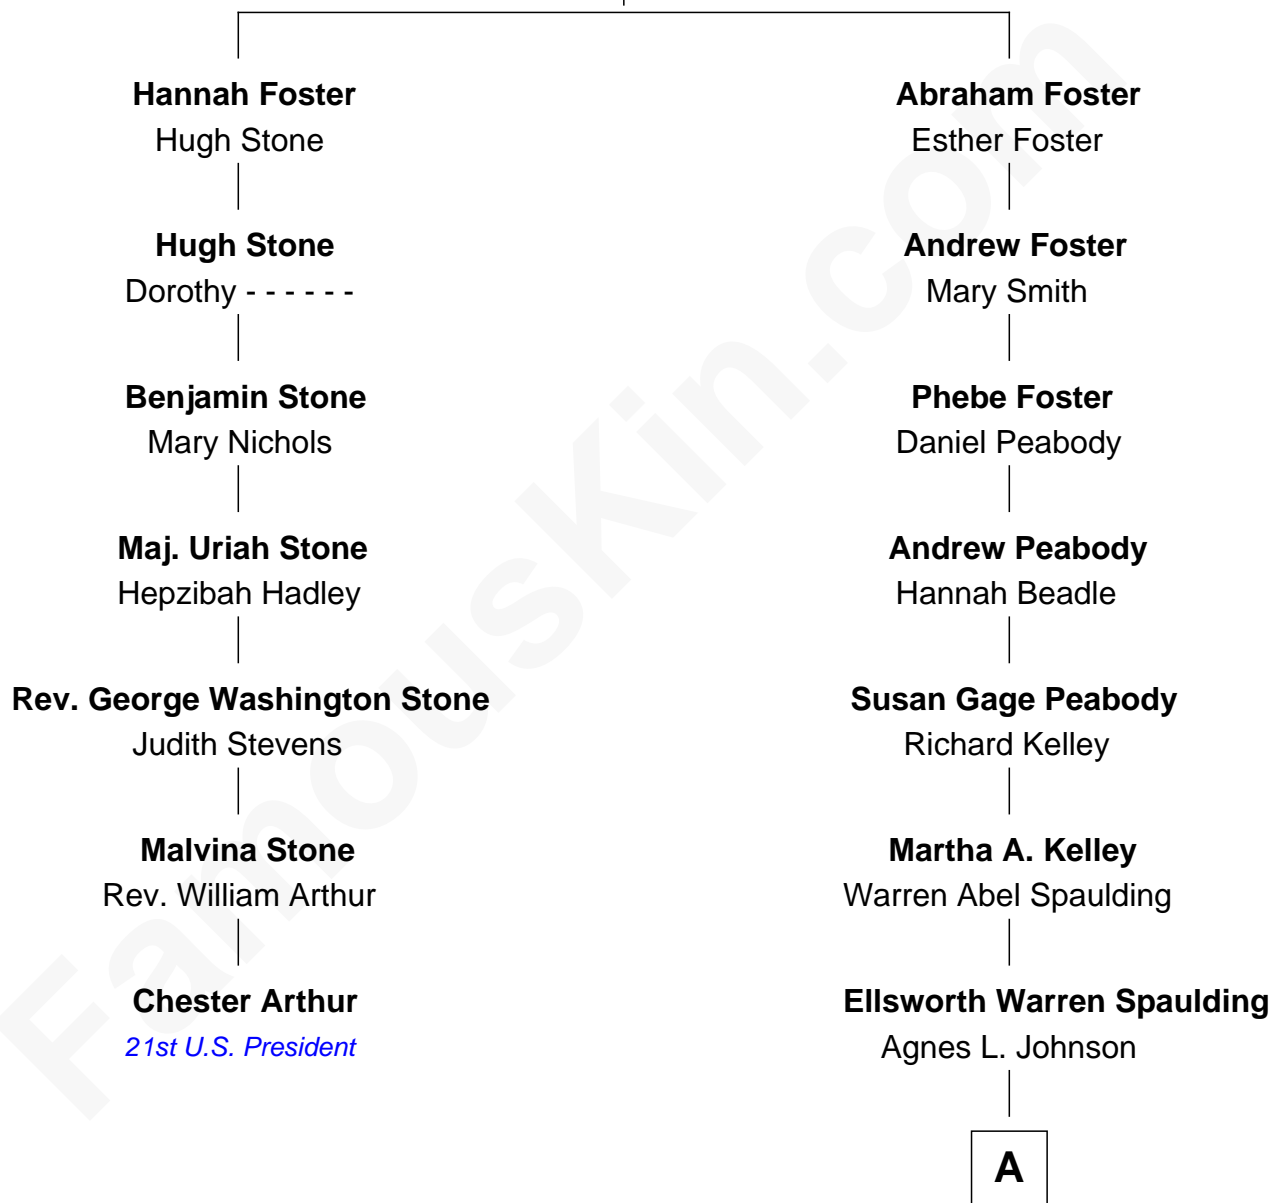

# FamousKin.com Relationship Chart of

**Chester Arthur**

*21st U.S. President*

6th cousin 4 times removed of

**Halle Berry**

*TV and Movie Actress*

**Andrew Foster**

Ann - - - - -

**A**

—  
**Bessie C. Spaulding**  
Eugene Allen Hawkins

—  
**Earl Ellsworth Hawkins**  
Nellie Dicken

—  
**Judith Ann Hawkins**  
Jerome Jesse Berry

—  
**Halle Berry**  
*TV and Movie Actress*

FamousKin.com