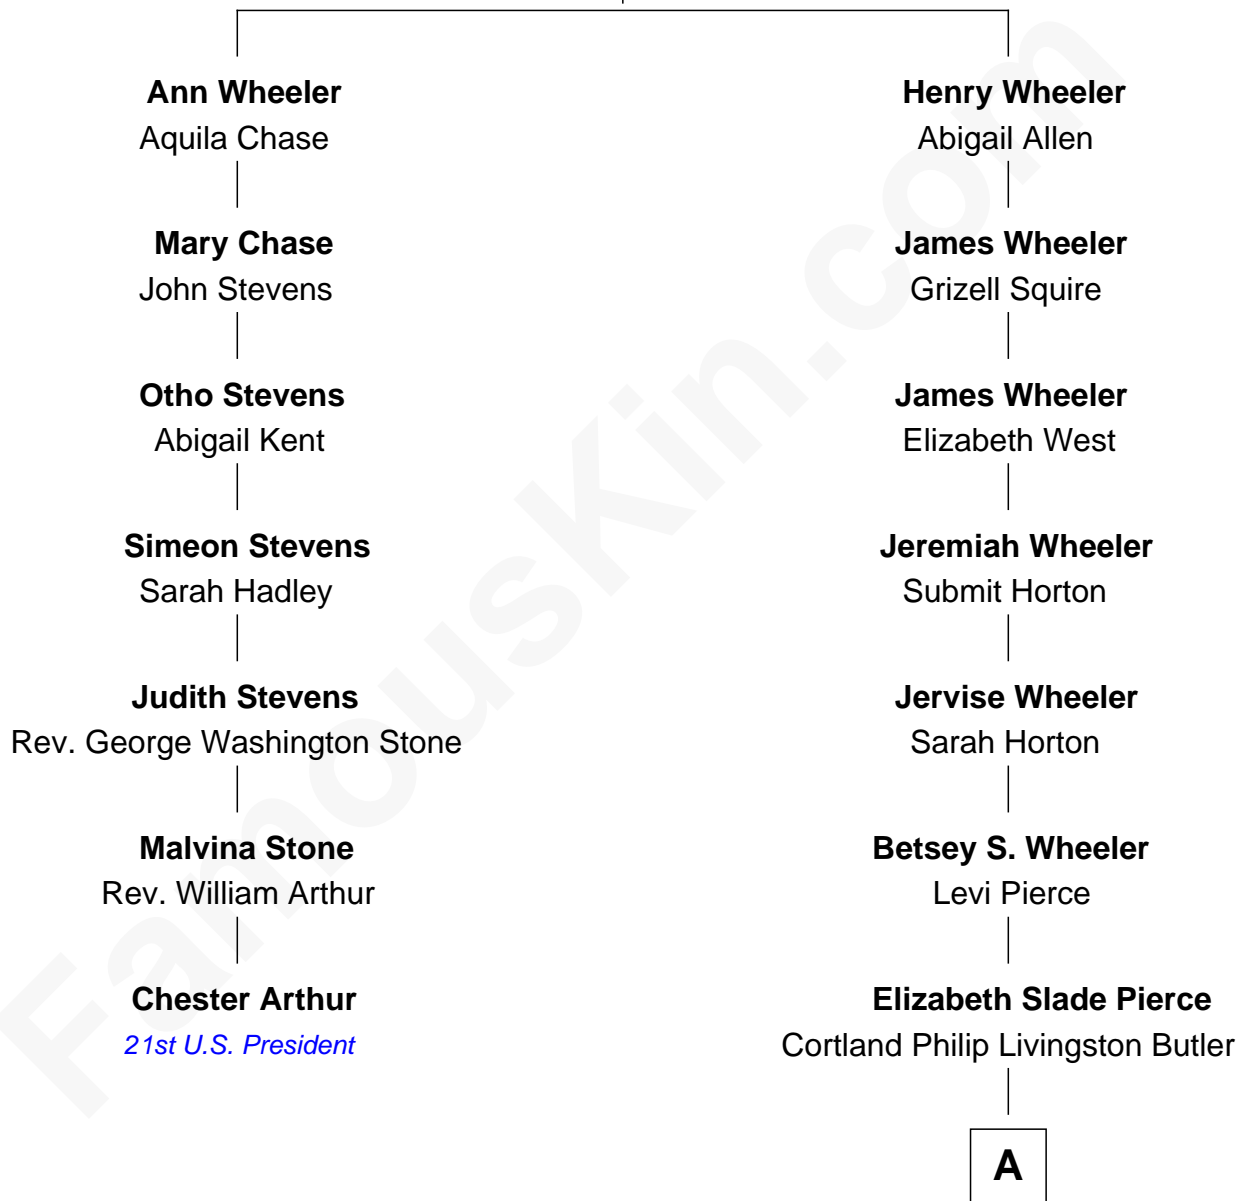

FamousKin.com Relationship Chart of

Chester Arthur
21st U.S. President

6th cousin 4 times removed of

George H. W. Bush
41st U.S. President

John Wheeler
Agnes Yeoman

A

—
Mary Elizabeth Butler
Robert Emmet Sheldon

—
Flora Sheldon
Samuel Prescott Bush

—
Prescott Sheldon Bush
Dorothy Wear Walker

—
George H. W. Bush
41st U.S. President

FamousKin.com