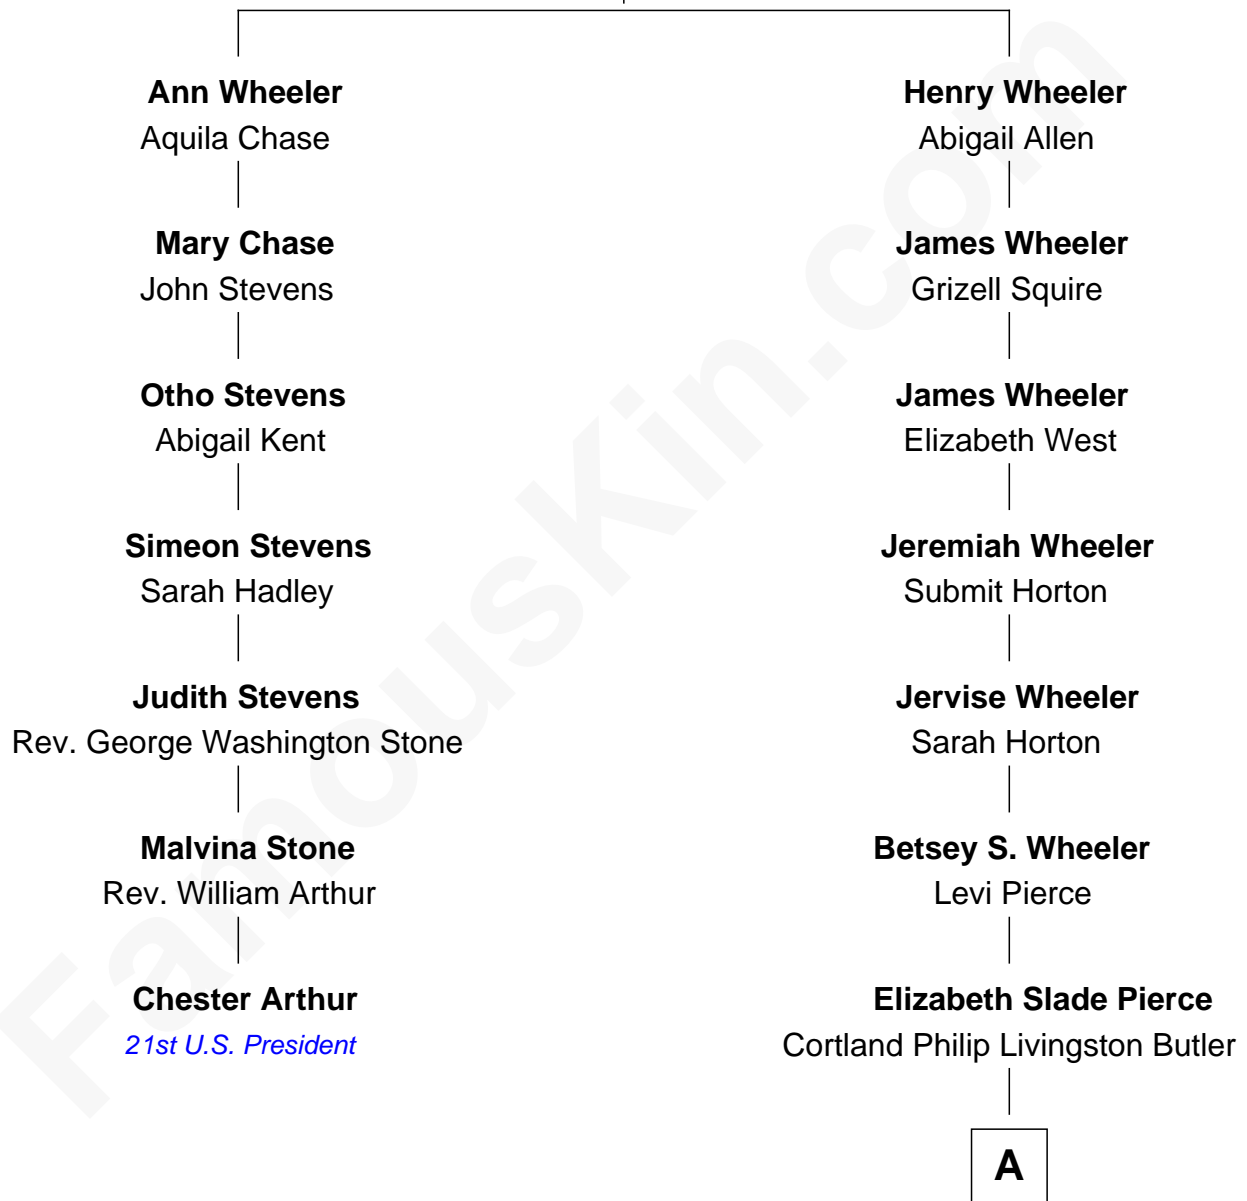

FamousKin.com Relationship Chart of

Chester Arthur

21st U.S. President

6th cousin 5 times removed of

George W. Bush

43rd U.S. President

John Wheeler

Agnes Yeoman

A

Mary Elizabeth Butler
Robert Emmet Sheldon

Flora Sheldon
Samuel Prescott Bush

Prescott Sheldon Bush
Dorothy Wear Walker

George Herbert Walker Bush
Barbara Pierce

George W. Bush
43rd U.S. President

FamousKin.com