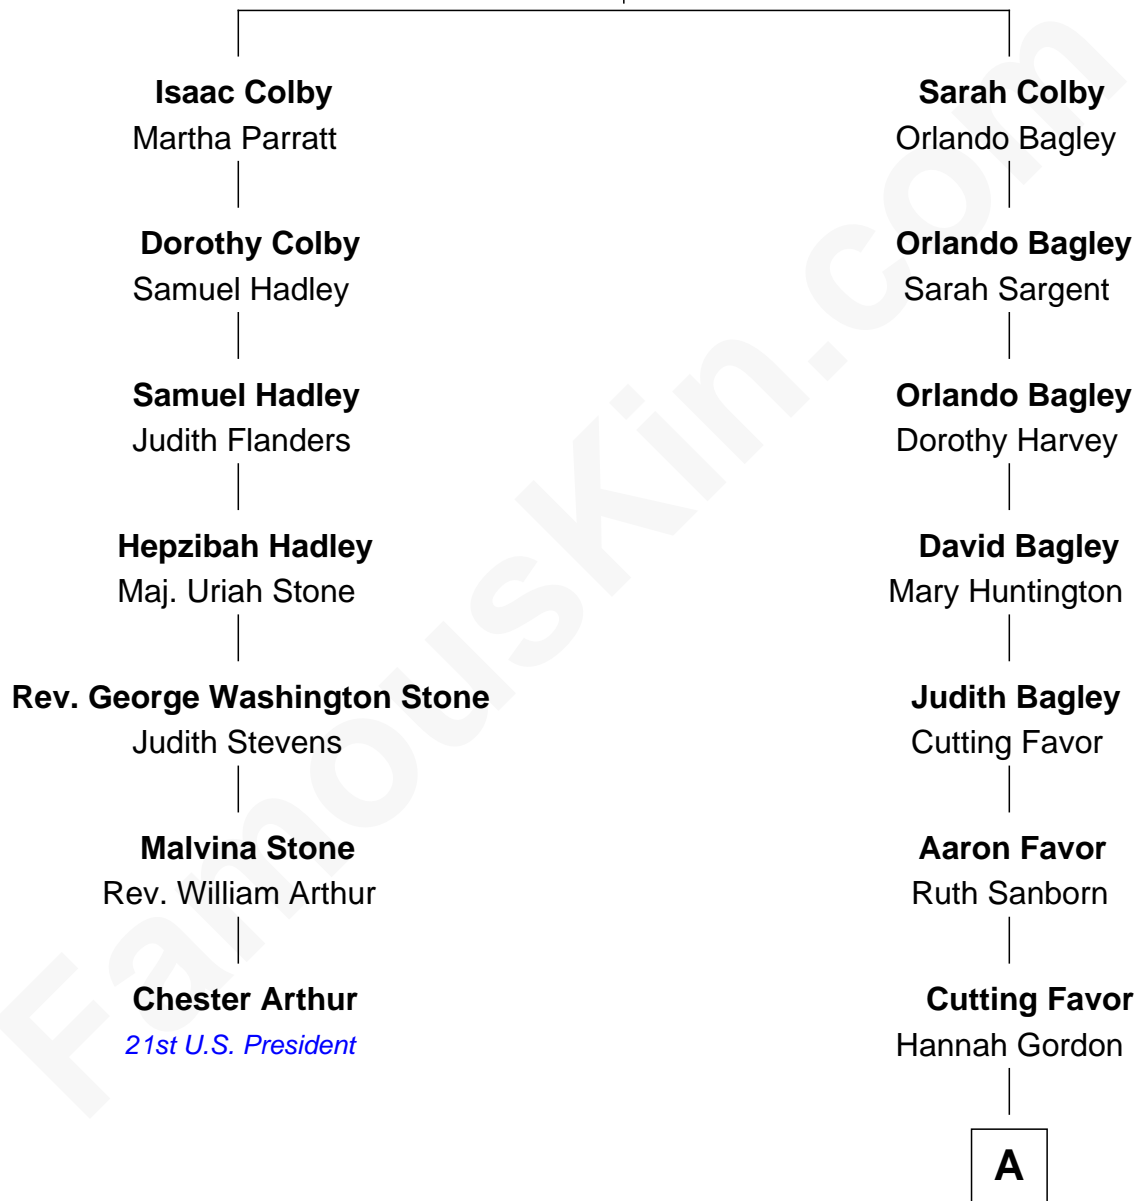

# FamousKin.com Relationship Chart of

**Chester Arthur**  
*21st U.S. President*

6th cousin 4 times removed of

**Bette Davis**  
*Movie Actress*

**Anthony Colby**  
Susanna - - - - -

**A**

—  
**Jacob Gordon Favor**

Augusta Freeman

—  
**William Aaron Favor**

Harriet Eugenia Thompson

—  
**Ruth Augusta Favor**

Harlow Morrell Davis

—  
**Bette Davis**

*Movie Actress*