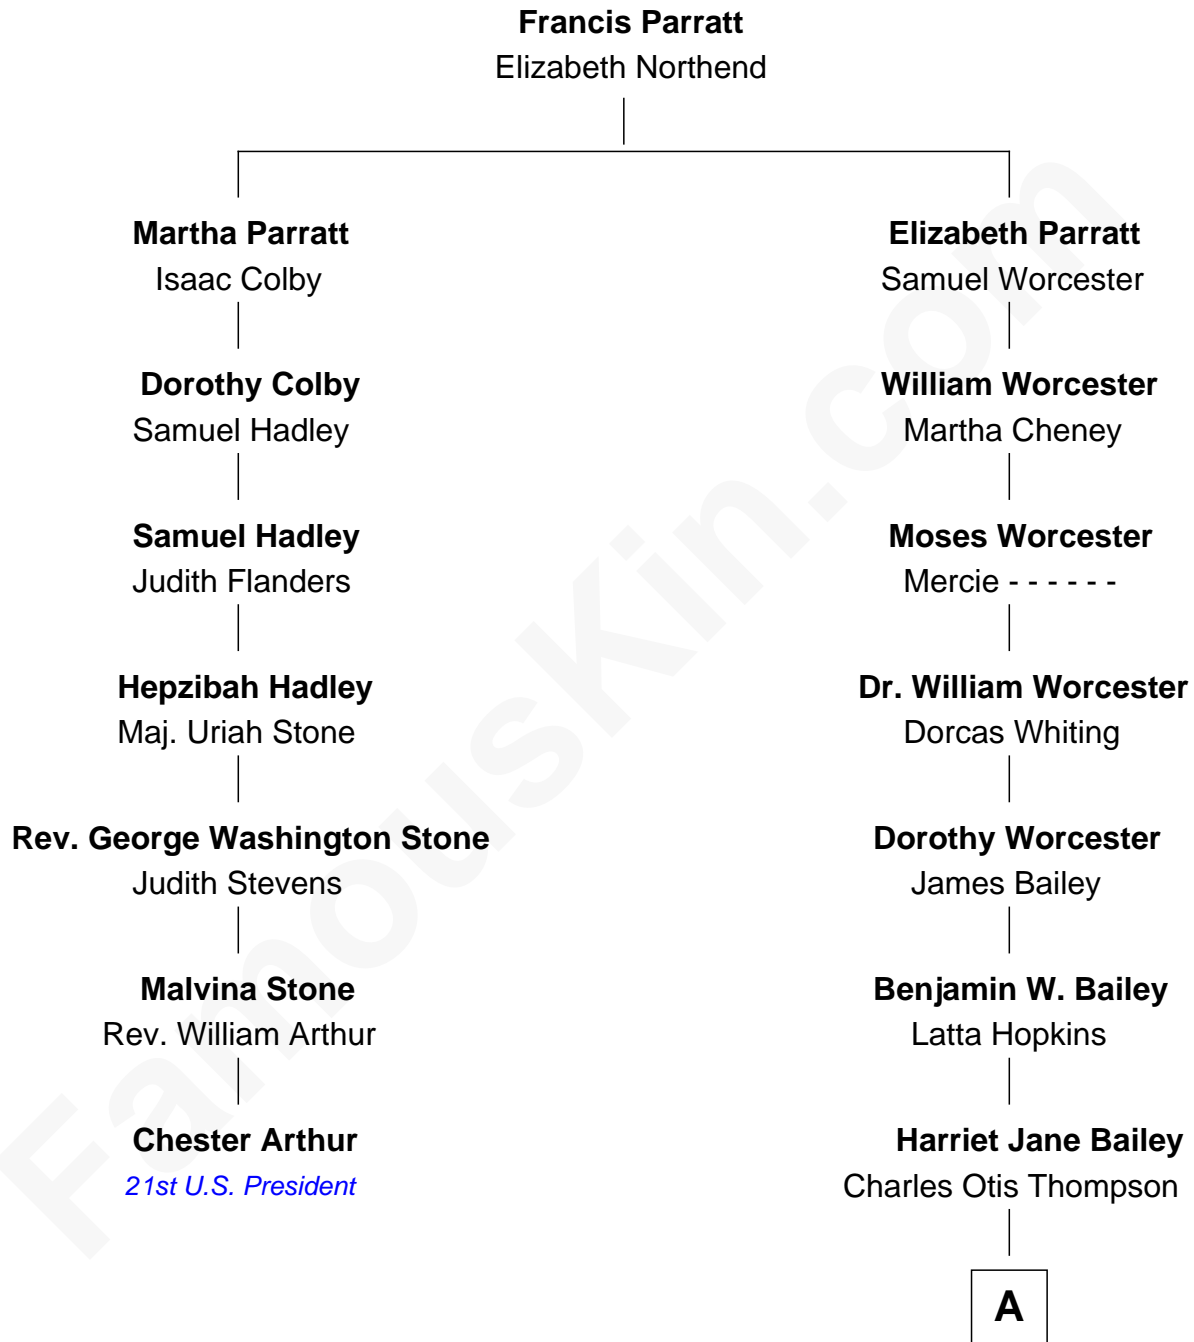

FamousKin.com Relationship Chart of

Chester Arthur
21st U.S. President

6th cousin 3 times removed of

Bette Davis
Movie Actress

A

Harriet Eugenia Thompson

William Aaron Favor

Ruth Augusta Favor

Harlow Morrell Davis

Bette Davis

Movie Actress

FamousKin.com