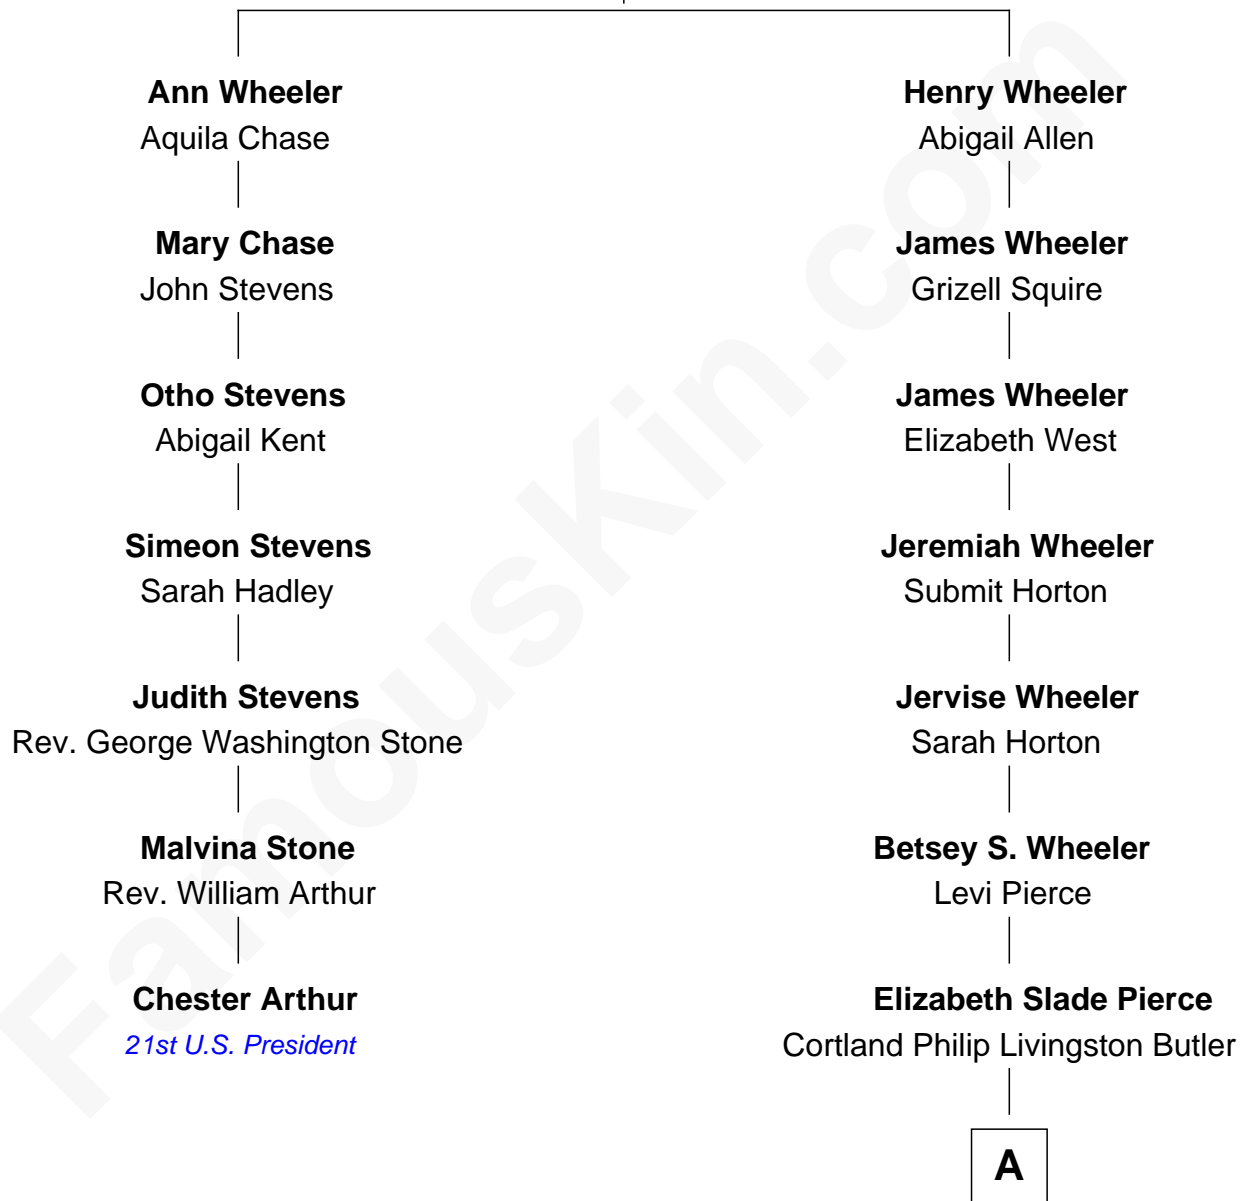

FamousKin.com Relationship Chart of

Chester Arthur

21st U.S. President

6th cousin 5 times removed of

Jeb Bush

43rd Governor of Florida

John Wheeler

Agnes Yeoman

A

|
Mary Elizabeth Butler
Robert Emmet Sheldon

|
Flora Sheldon
Samuel Prescott Bush

|
Prescott Sheldon Bush
Dorothy Wear Walker

|
George Herbert Walker Bush
Barbara Pierce

|
Jeb Bush
43rd Governor of Florida