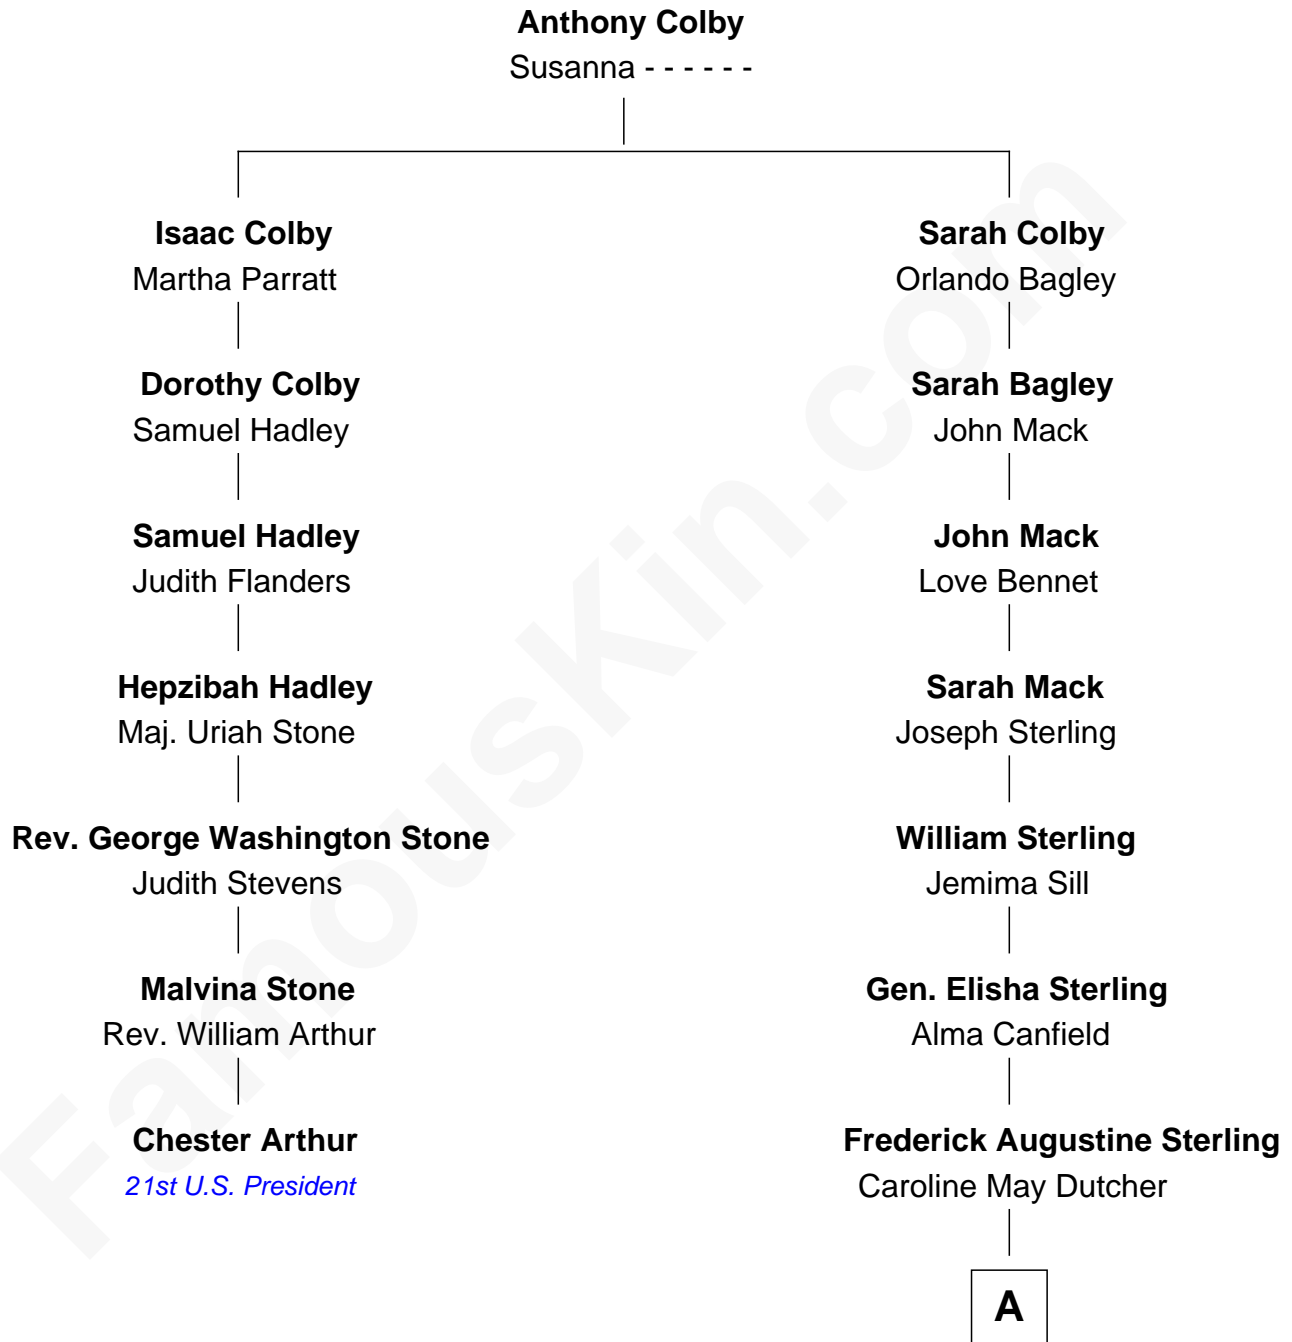

# FamousKin.com Relationship Chart of

**Chester Arthur**

*21st U.S. President*

6th cousin 5 times removed of

**Oliver Platt**

*Movie Actor*

**A**

**Caroline Dutcher Sterling**

Joseph Hodges Choate

**Joseph Hodges Choate**

Cora Lyman Oliver

**Helen Choate**

Geoffrey Platt

**Nicholas Platt**

Sheila Maynard

**Oliver Platt**

*Movie Actor*