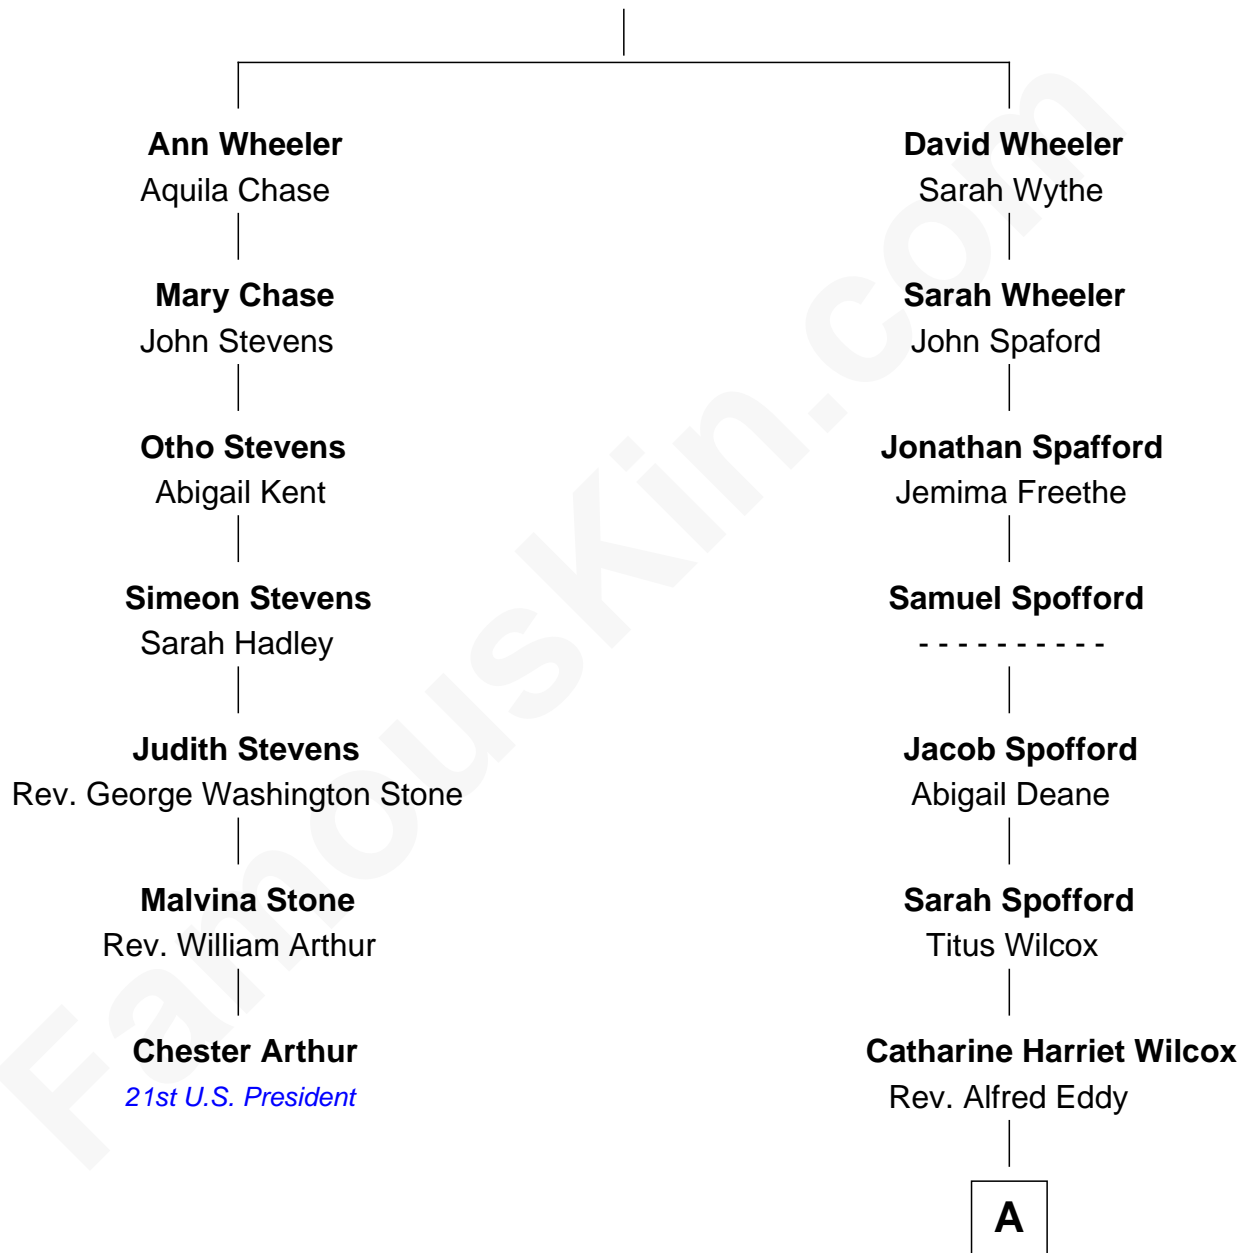

FamousKin.com Relationship Chart of

Chester Arthur

21st U.S. President

6th cousin 5 times removed of

Jodie Foster

Movie Actress

John Wheeler

Agnes Yeoman

A

Katherine Louise Eddy

Lucius George Fisher

Alice Eddy Fisher

Alexis Caldwell Foster

Lucius Fisher Foster

Constance Marie Robertson

Lucius Fisher Foster

Evelyn Della Almond

Jodie Foster

Movie Actress