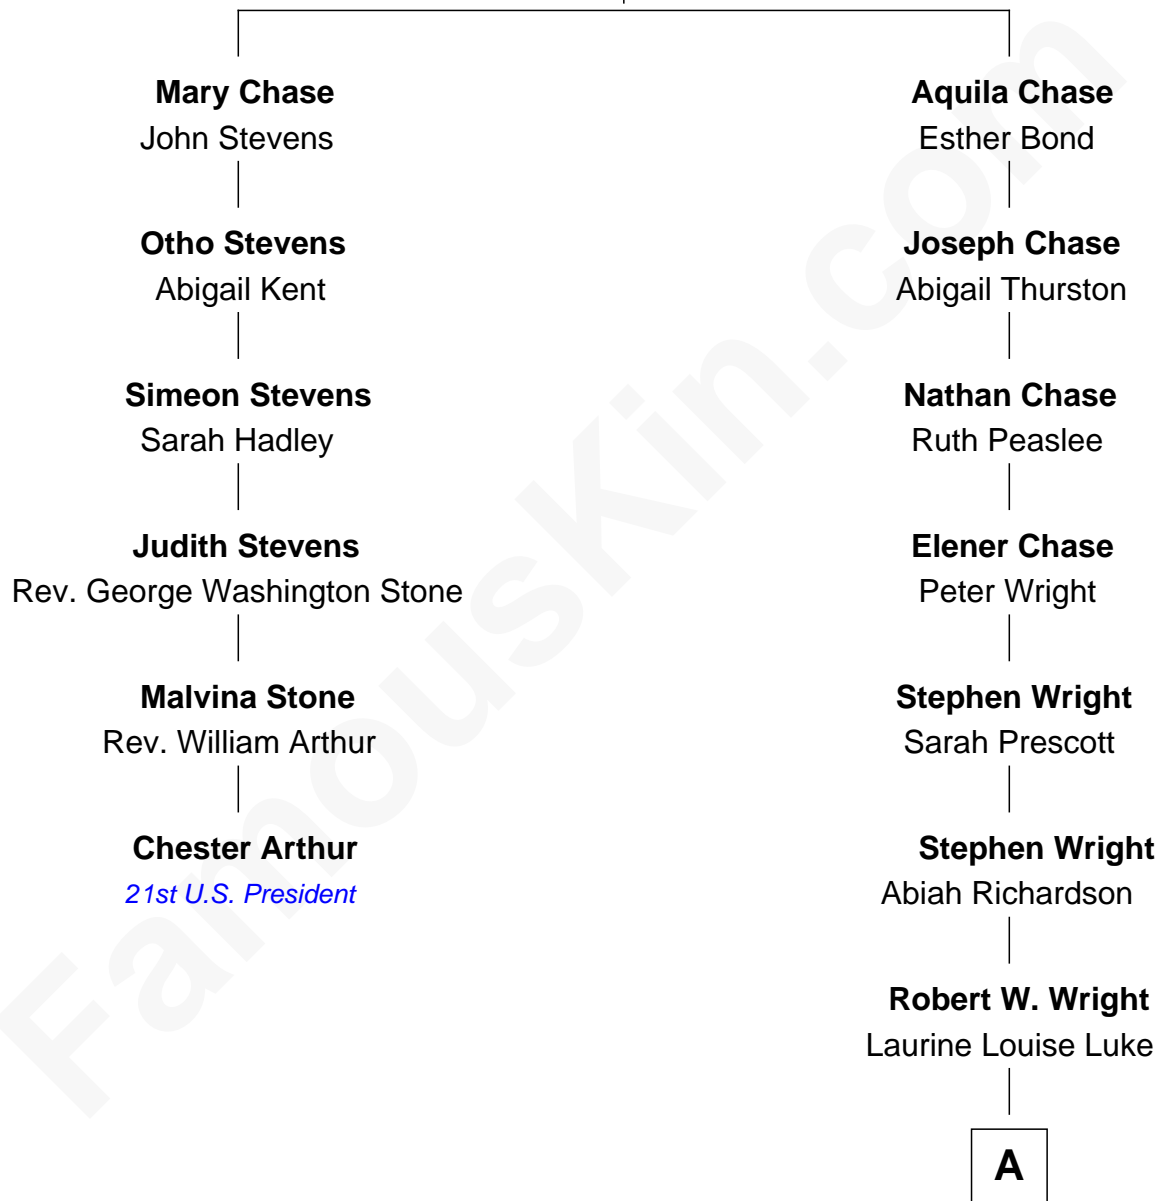

FamousKin.com Relationship Chart of

Chester Arthur
21st U.S. President

5th cousin 6 times removed of

Ed Helms
TV and Movie Actor

Aquila Chase
Ann Wheeler

A

Walter Harold Wright

Ione Turner

Inez Emeline Wright

George Pullen Jackson

Frances Helen Jackson

Fitzgerald Sale Parker

Pamela Ann Parker

John A. Helms

Ed Helms

TV and Movie Actor