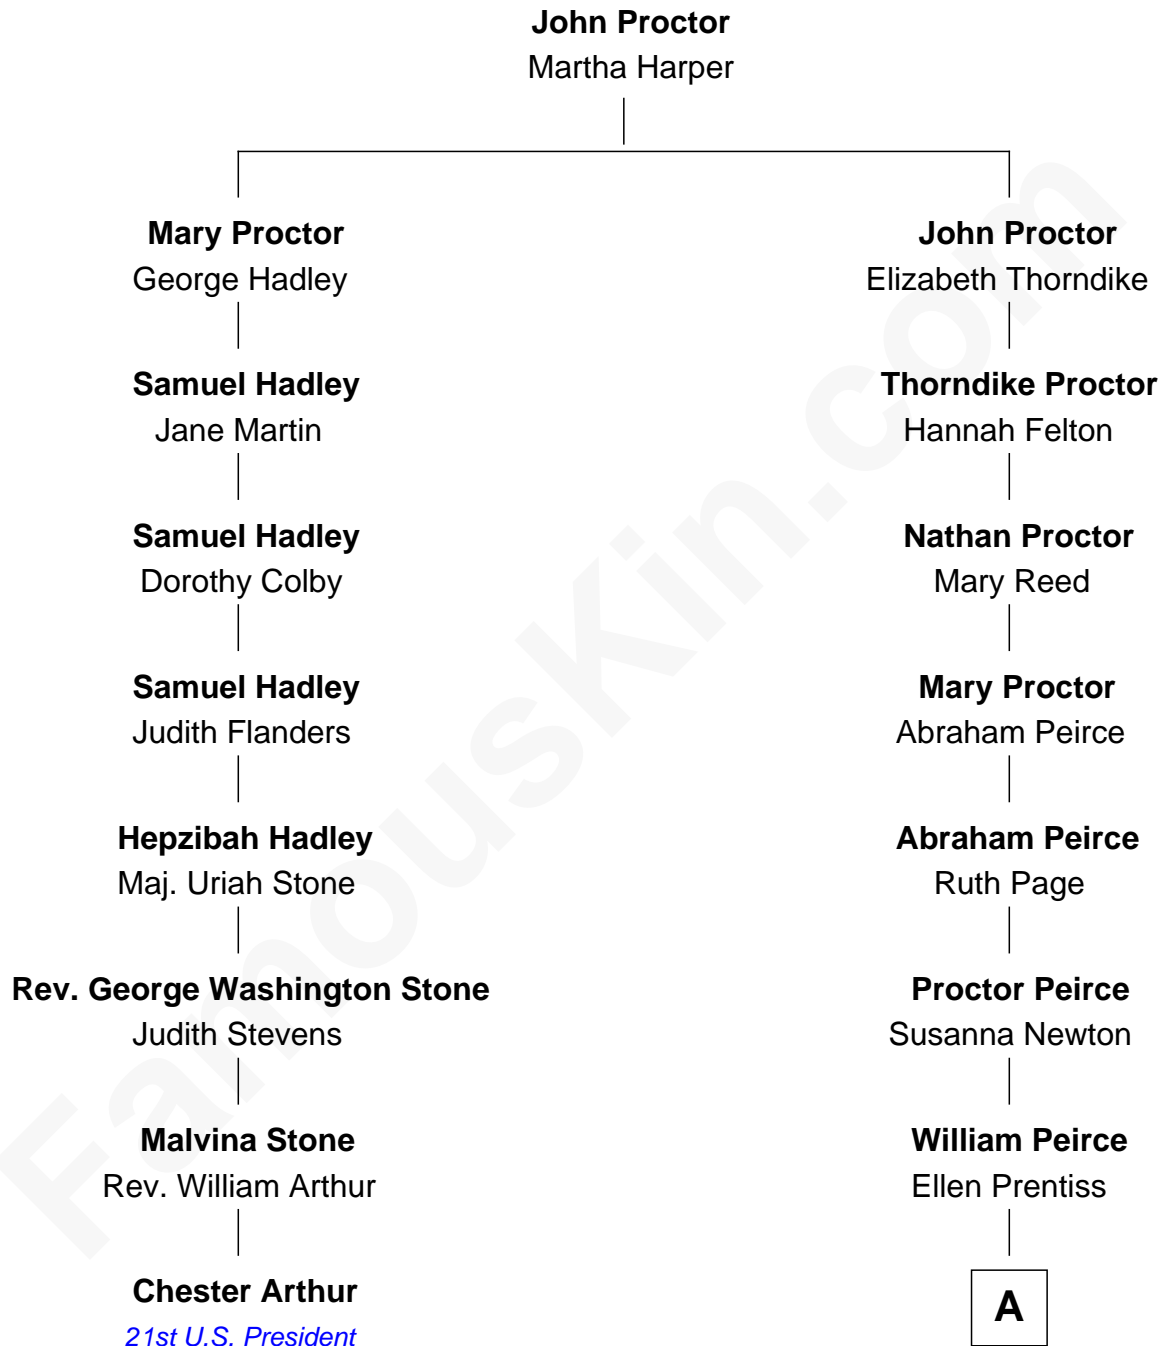

FamousKin.com Relationship Chart of

Chester Arthur

21st U.S. President

7th cousin 3 times removed of

John Lithgow

Stage, TV, and Movie Actor

A

—
Ellen Prentiss Peirce

Washington Lithgow

—
Arthur Washington Lithgow

Ina Berenice Robinson

—
Arthur Washington Lithgow

Sarah Jane Price

—
John Lithgow

Stage, TV, and Movie Actor