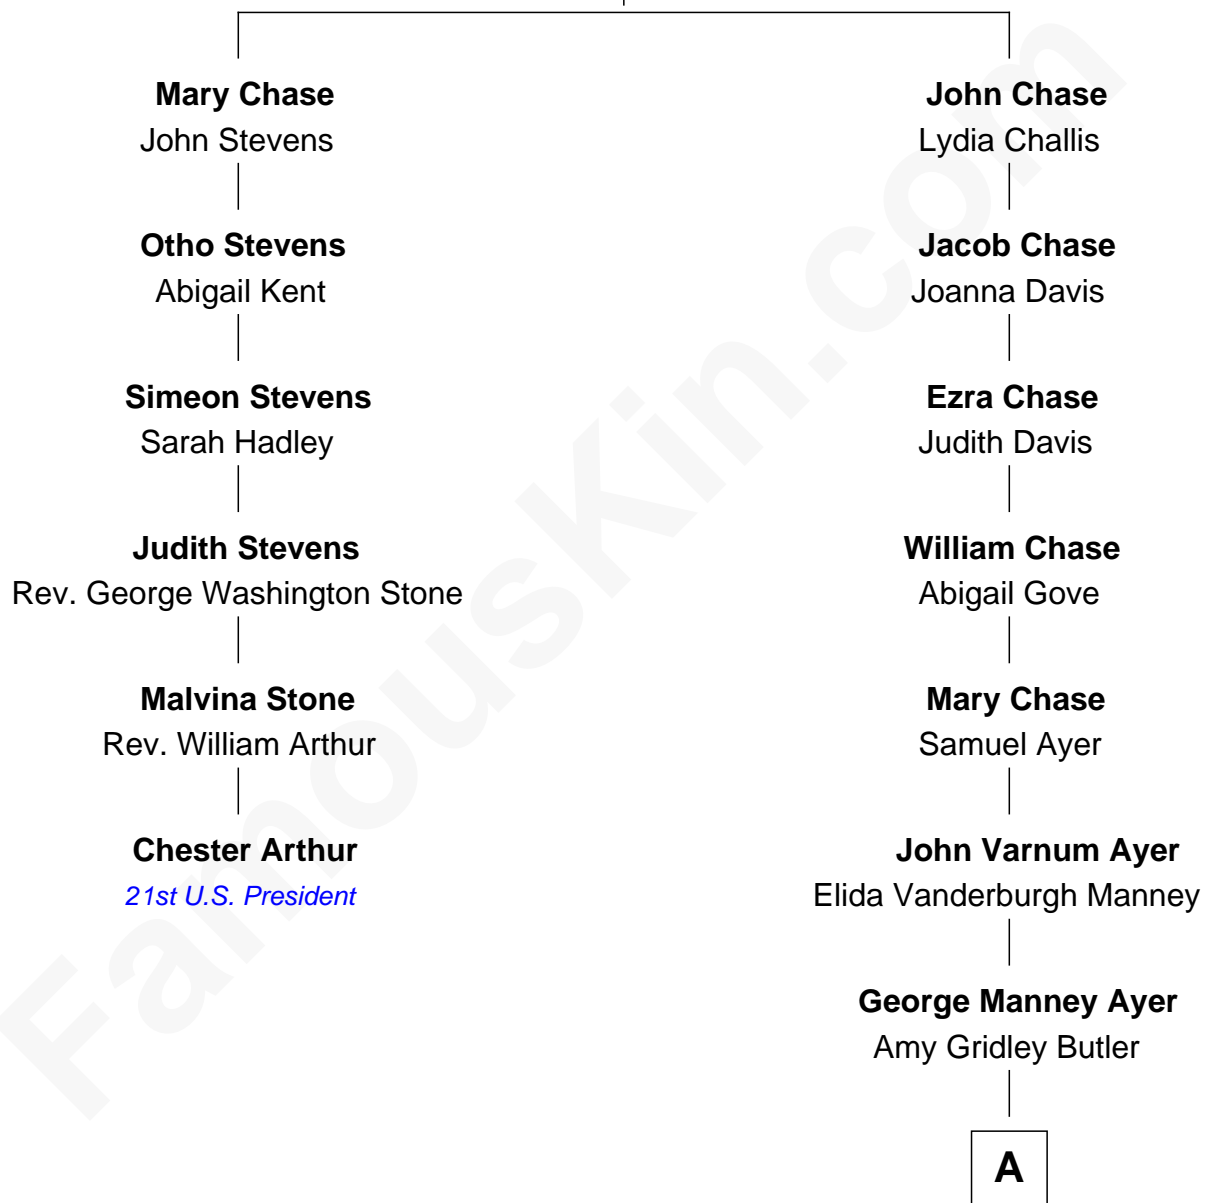

FamousKin.com Relationship Chart of

Chester Arthur
21st U.S. President

5th cousin 4 times removed of

Gerald Ford
38th U.S. President

Aquila Chase
Ann Wheeler

A

—
Adele Augusta Ayer
Levi Addison Gardner

—
Dorothy Ayer Gardner
Leslie Lynch King

—
Gerald Ford
38th U.S. President

FamousKin.com