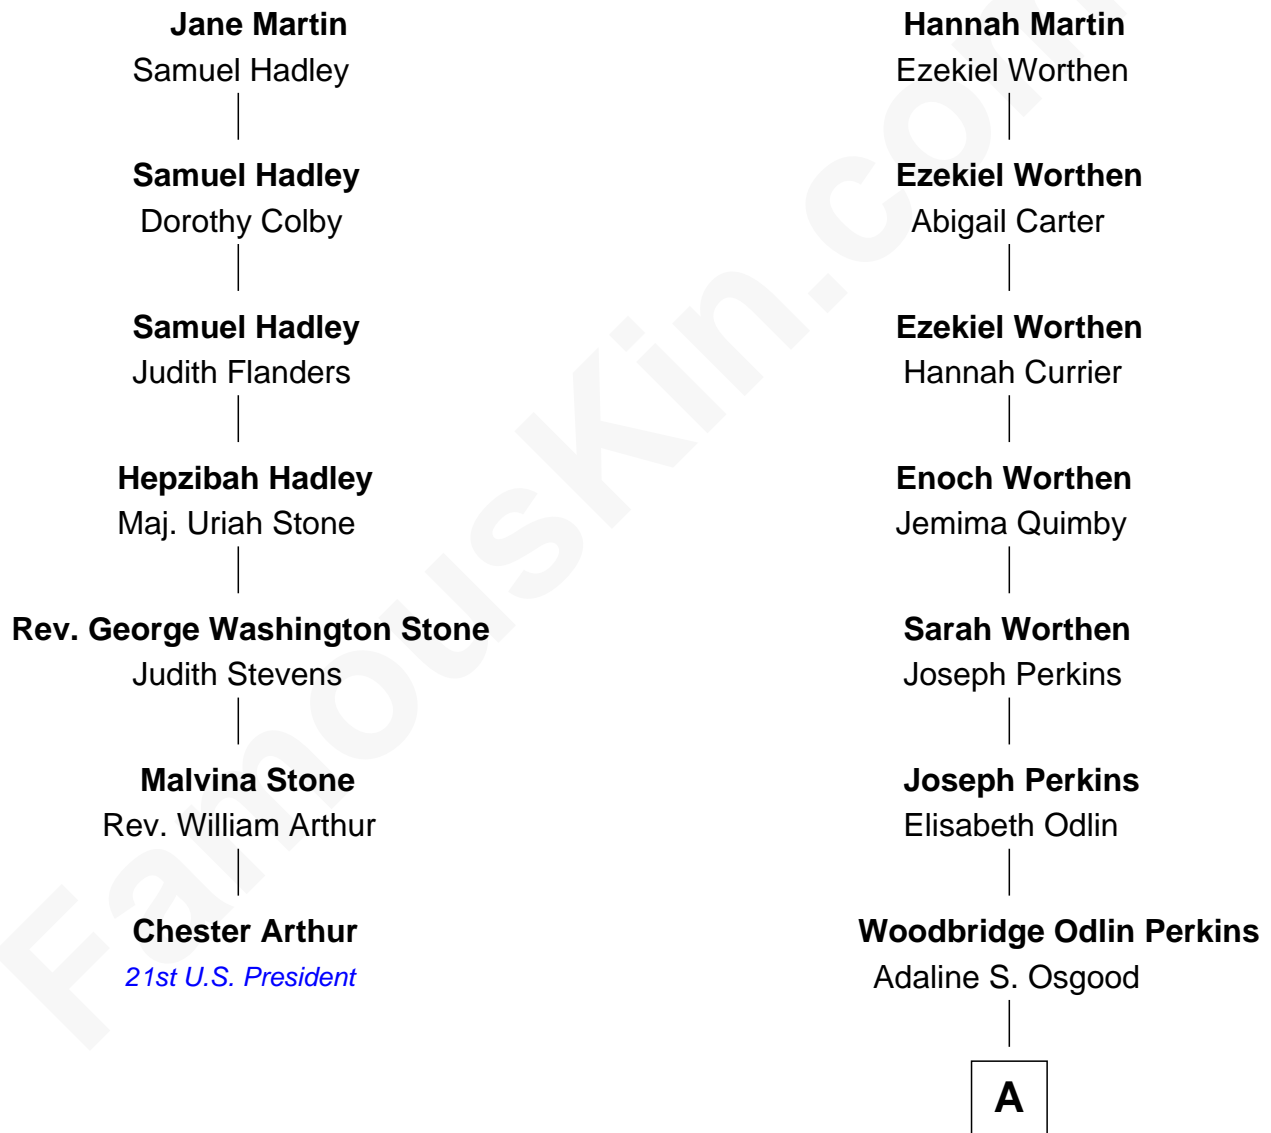

FamousKin.com Relationship Chart of

Chester Arthur

21st U.S. President

6th cousin 4 times removed of

Richard Hatch

TV and Movie Actor

George Martin

*with wife
Susannah North*

*with wife
Hannah - - - - -*

A

—
Bertha Adeline Perkins

Lieutus Moody Rogers

—
Leah Perkins Rogers

Charles Wesley Hatch

—
John Raymond Hatch

Elizabeth White