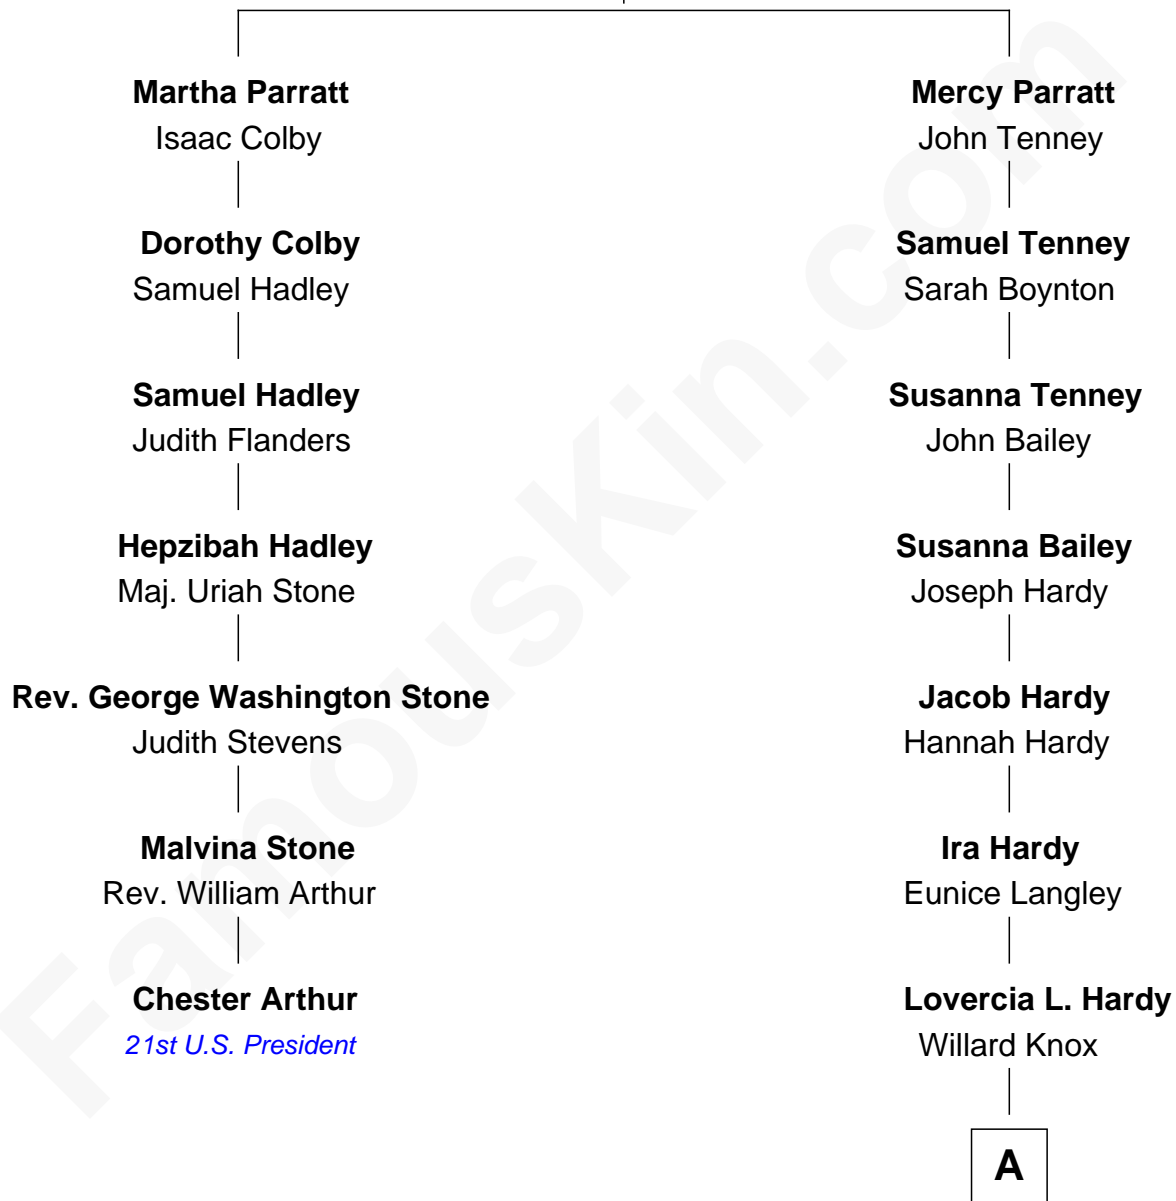

FamousKin.com Relationship Chart of

Chester Arthur

21st U.S. President

6th cousin 4 times removed of

James Taylor

Singer-Songwriter

Francis Parratt
Elizabeth Northend

A

—
Fred Charles Knox
Ruth Elizabeth Collins

—
Ella Angelique Knox
Henry Herman Woodard

—
Gertrude Arline Woodard
Dr. Isaac Montrose Taylor

—
James Taylor
Singer-Songwriter

FamousKin.com