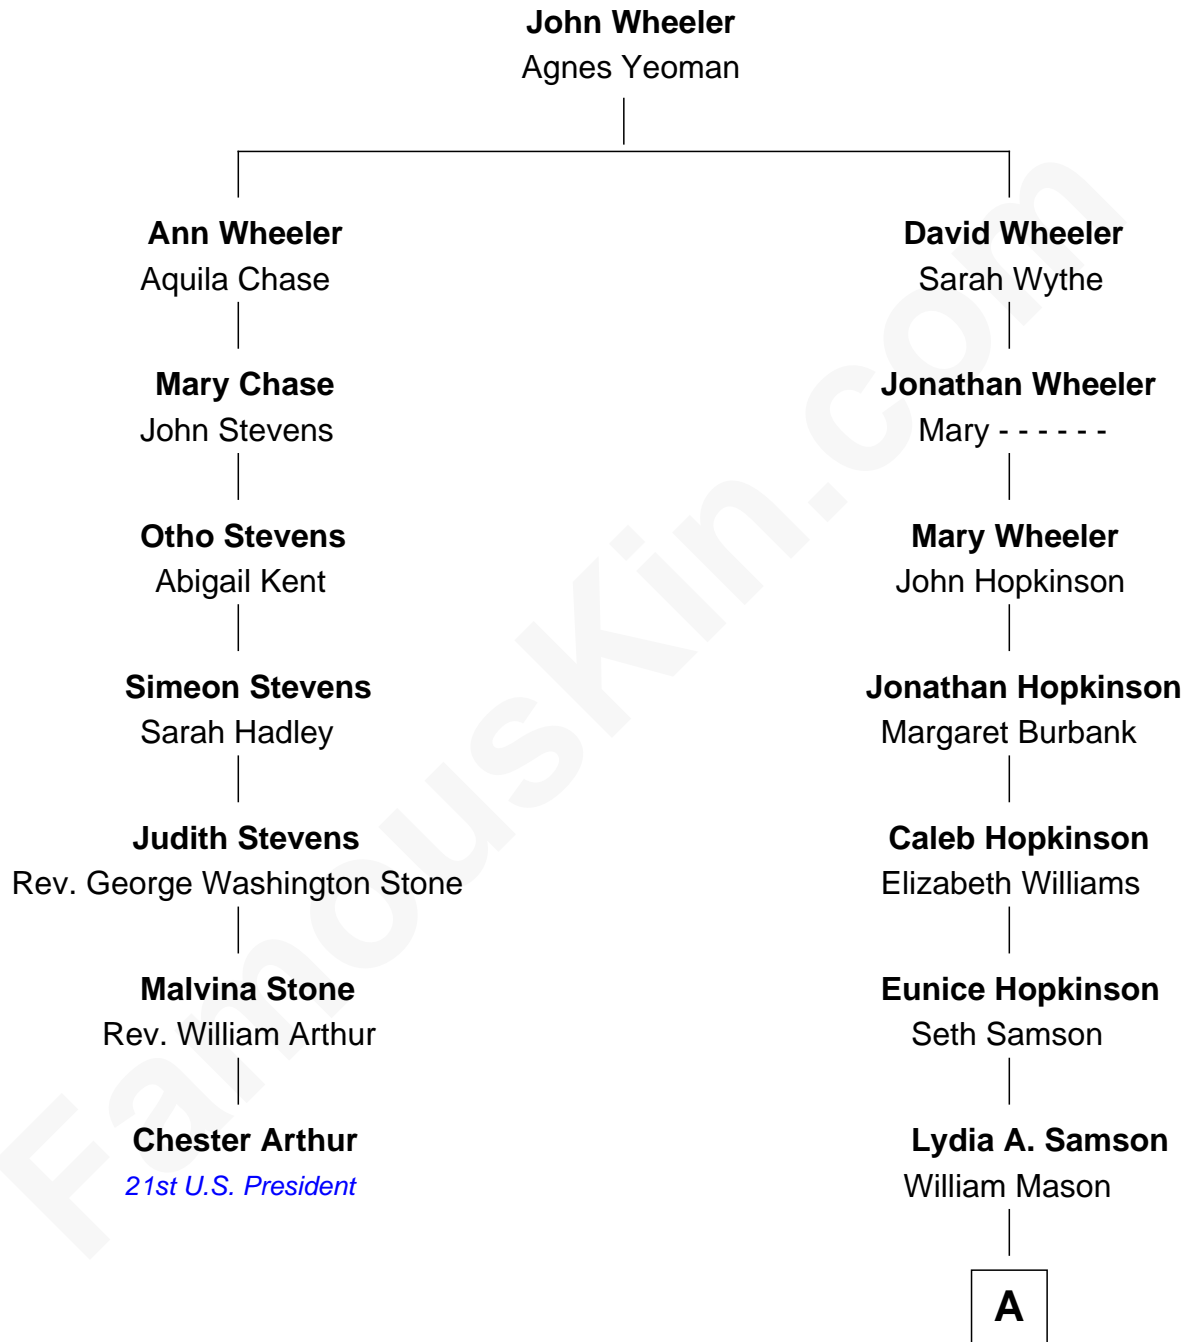

FamousKin.com Relationship Chart of

Chester Arthur

21st U.S. President

6th cousin 7 times removed of

Jessica Capshaw

TV and Movie Actress

A

Seth Mason

Syrene Hanon

Olive Adelia Mason

Marcus Fred Roberts

Myron Eugene Roberts

Pearl Ethel Pugh

Evelyn Beryl Roberts

Eldon W. Simon

Beverly Sue Simon