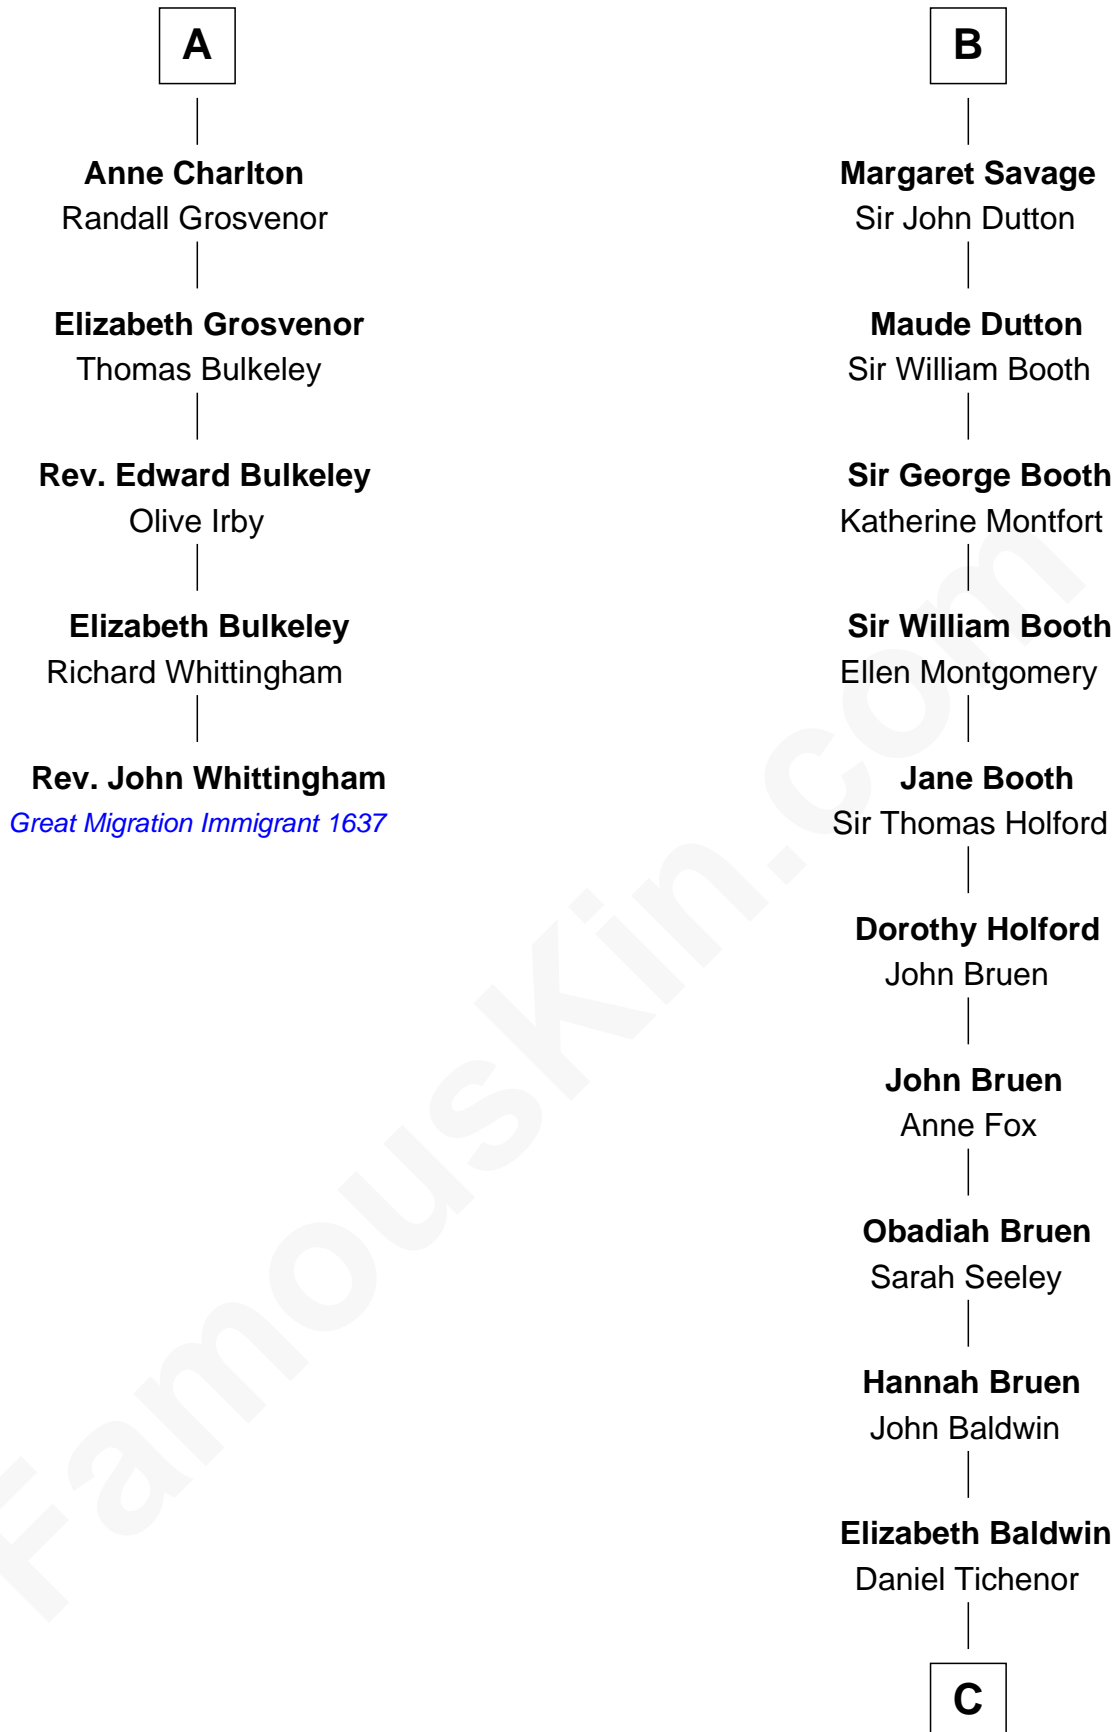

FamousKin.com

Relationship Chart of

Rev. John Whittingham

(c1616 - 1639) Great Migration Immigrant 1637

11th cousin 7 times removed of

Isaac Tichenor

3rd and 5th Governor of Vermont

Sir Roger de Somery

Nichole d'Aubeney

C

|
Daniel Tichenor

Susanna Guerin

|
Isaac Tichenor

3rd and 5th Governor of Vermont

FamousKin.com