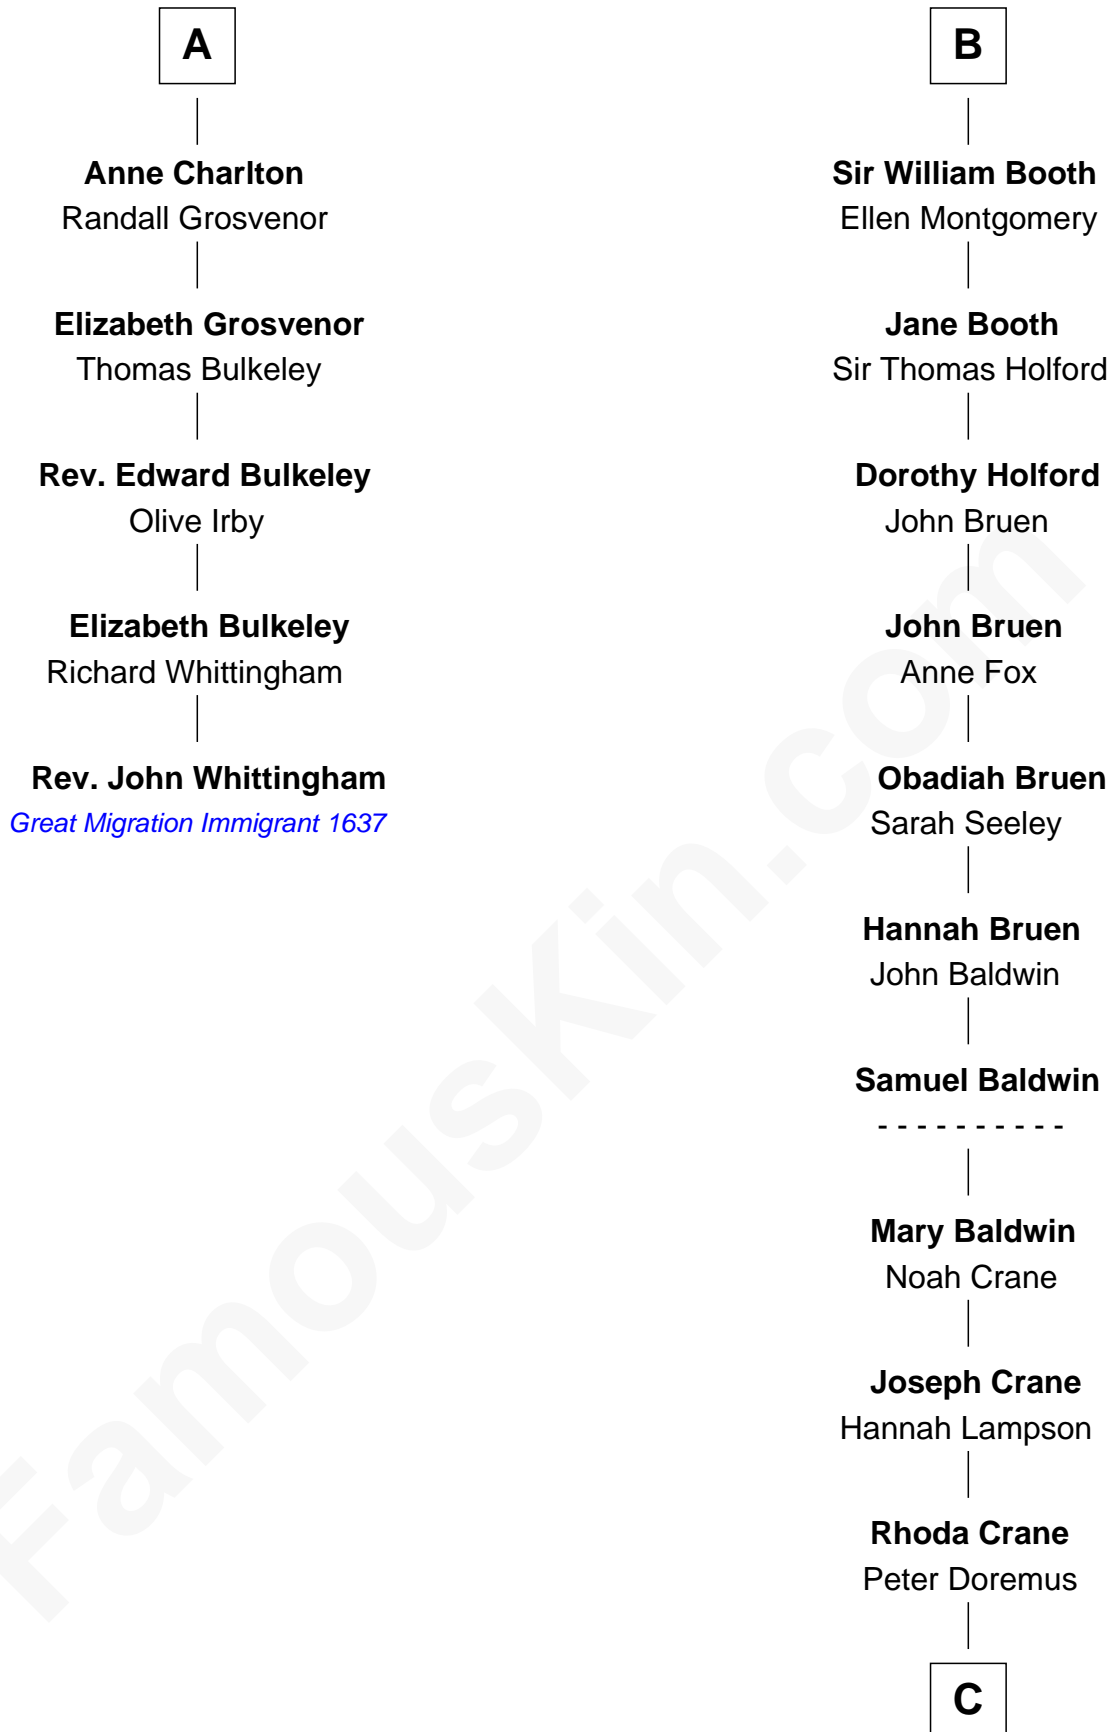

FamousKin.com

Relationship Chart of

Rev. John Whittingham

(c1616 - 1639) Great Migration Immigrant 1637

11th cousin 10 times removed of

Susan Dey

TV and Movie Actress

Sir Alan la Zouche
Eleanor de Segrave