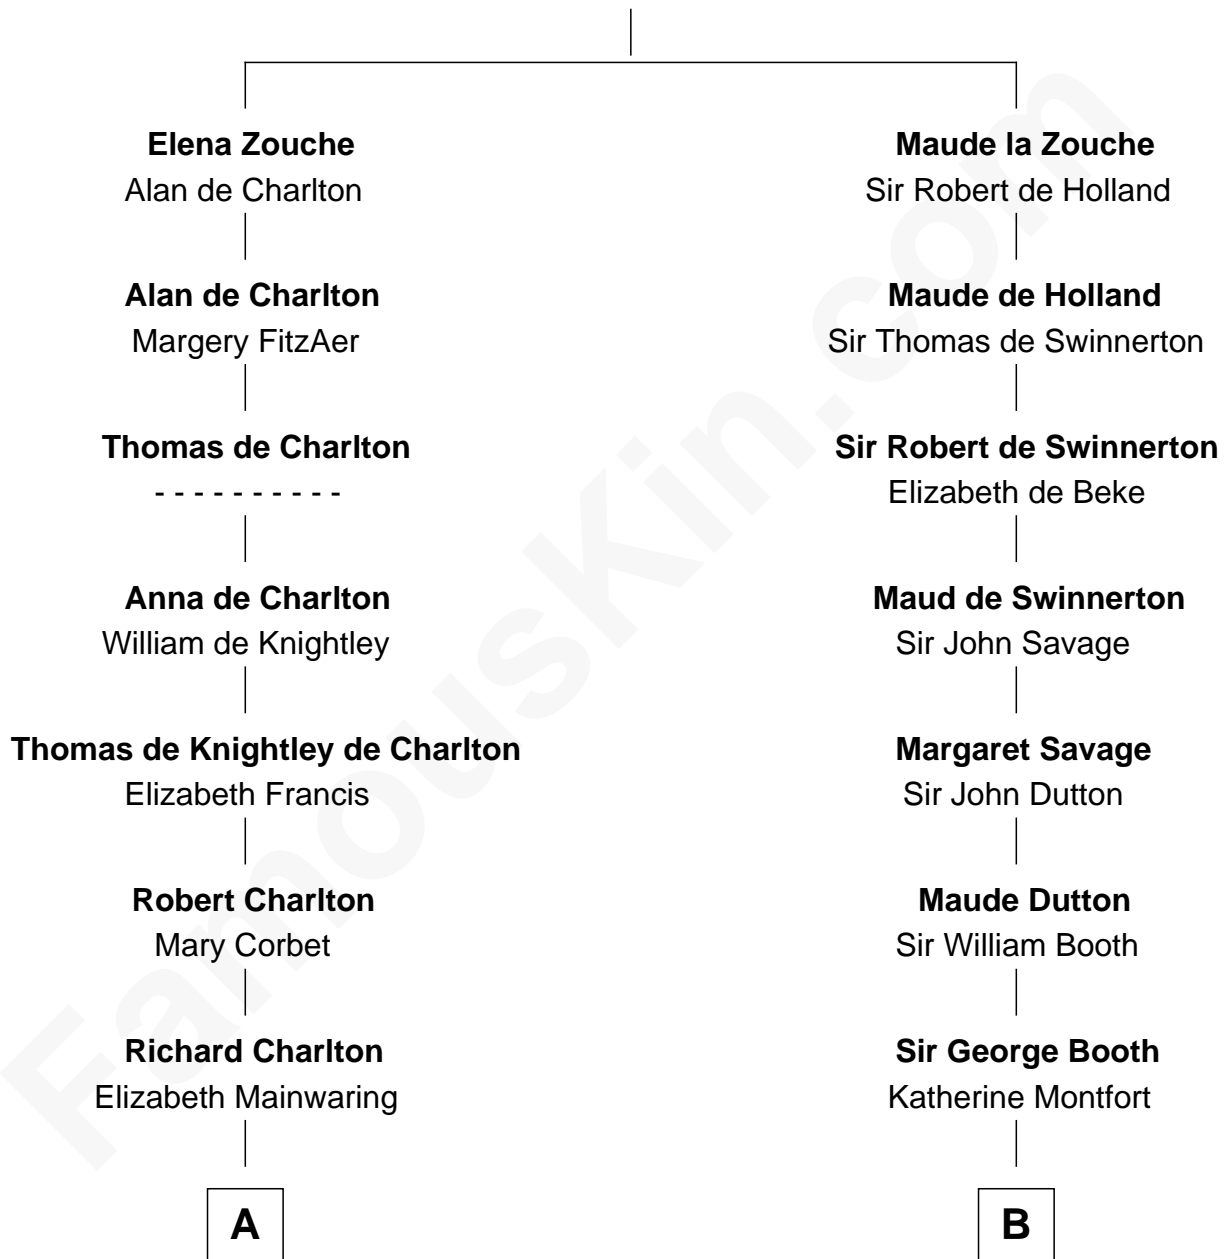

FamousKin.com

Relationship Chart of

Rev. John Whittingham

(c1616 - 1639) Great Migration Immigrant 1637

11th cousin 10 times removed of

Susan Dey

TV and Movie Actress

Sir Alan la Zouche
Eleanor de Segrave