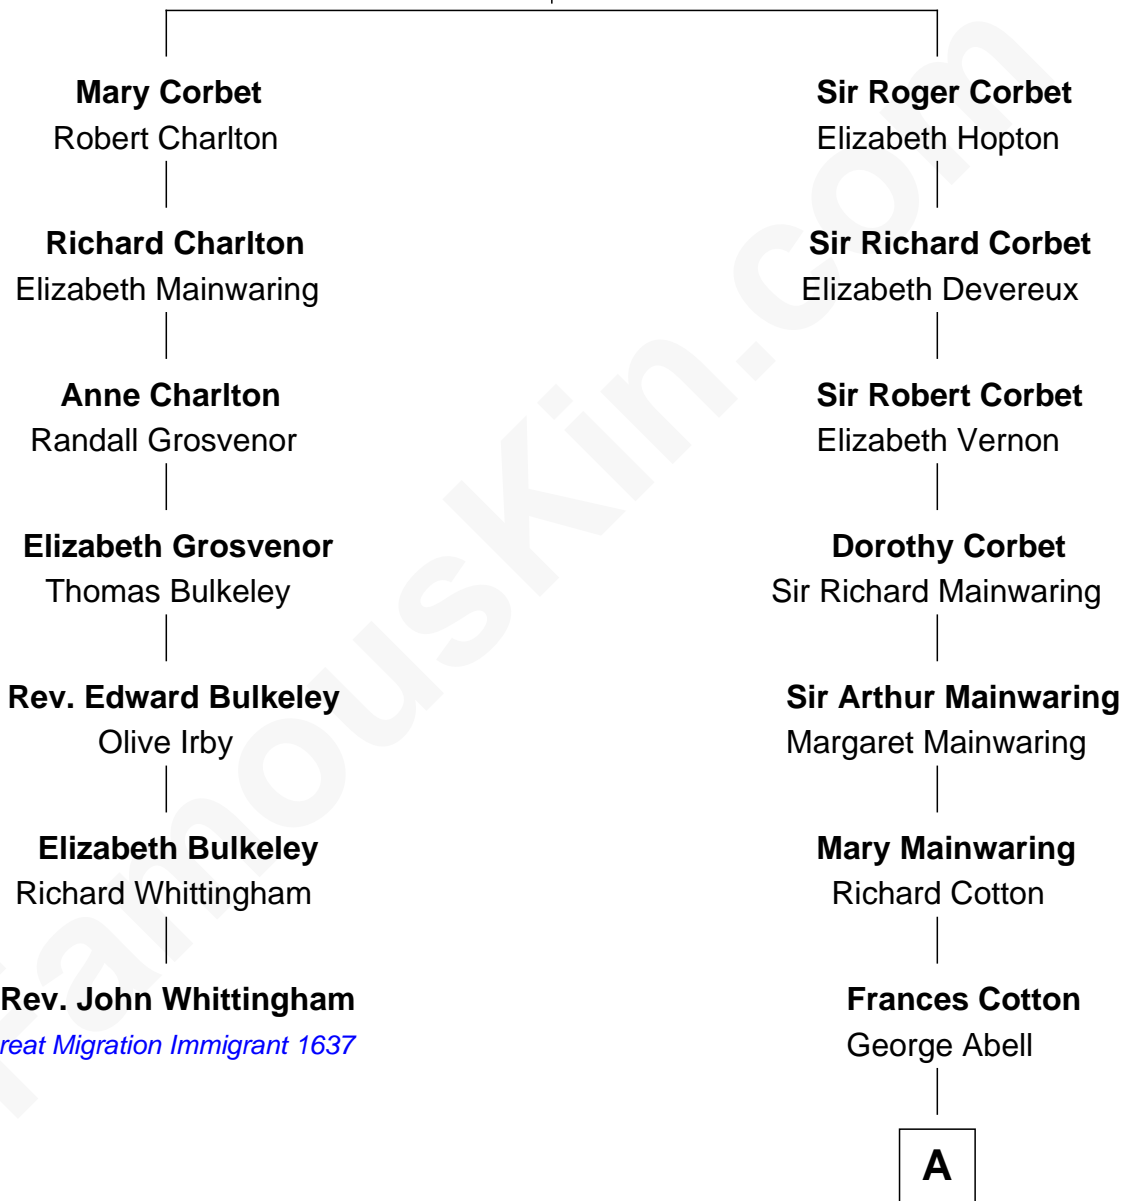

**FamousKin.com**  
**Relationship Chart of**  
**Rev. John Whittingham**

(c1616 - 1639) *Great Migration Immigrant 1637*

6th cousin 12 times removed of

**Amber Stevens West**  
*TV and Movie Actress*

**Sir Robert Corbet**  
 Margaret - - - - -

**A**

**Robert Abell**

Joanna - - - - -

**Caleb Abell**

Margaret Post

**Joanna Abell**

Zechariah Loomis

**Zechariah Loomis**