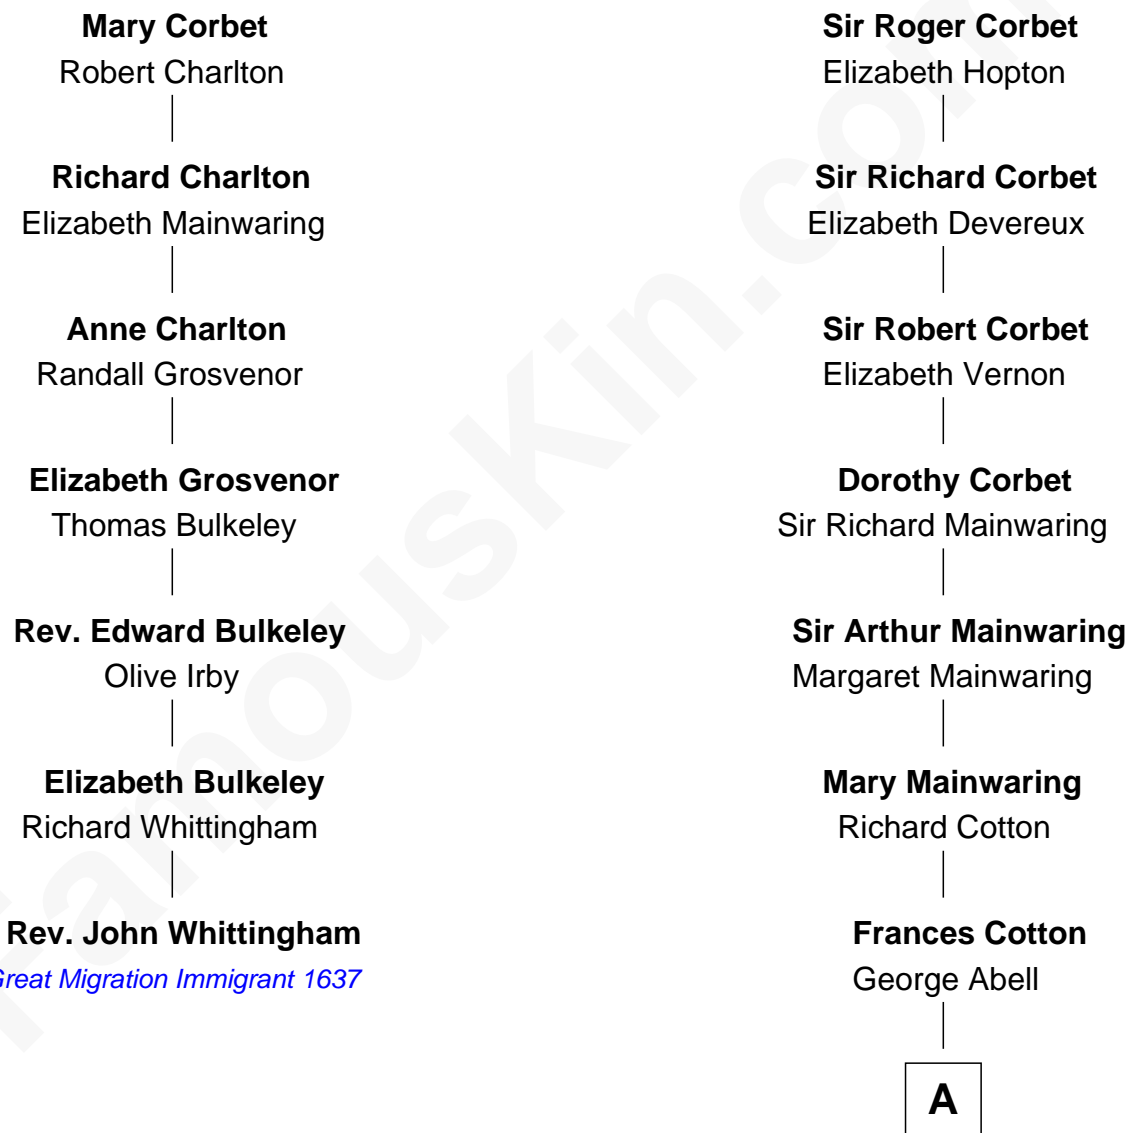

Shadoe Stevens

Radio Disc Jockey

Sir Robert Corbet

Margaret - - - - -