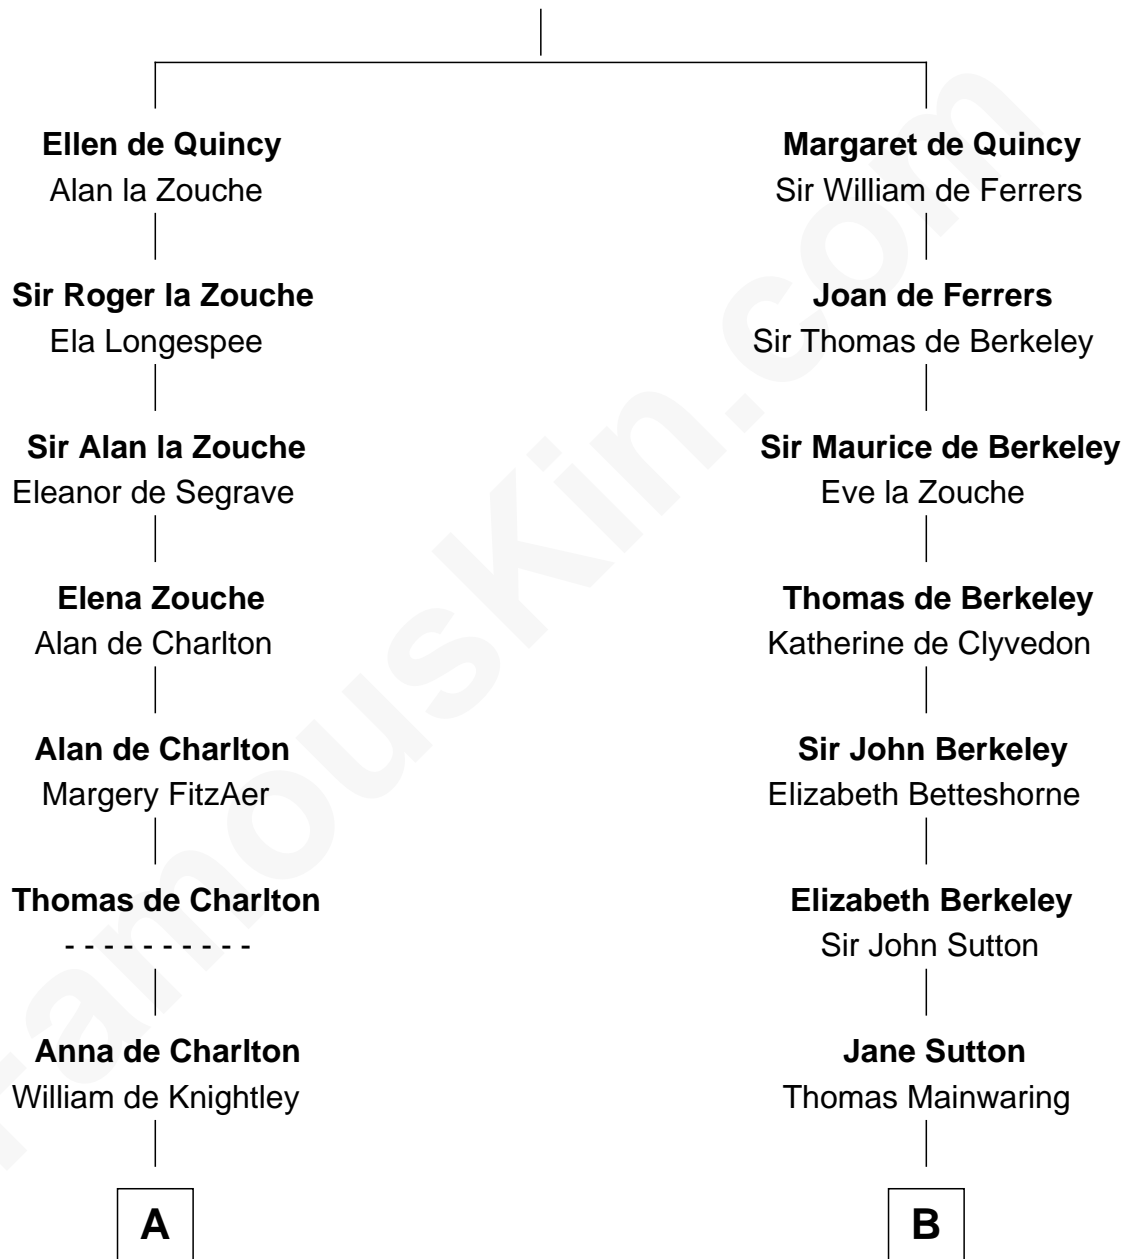

Shadoe Stevens

Radio Disc Jockey

Sir Roger de Quincy

Helen of Galloway