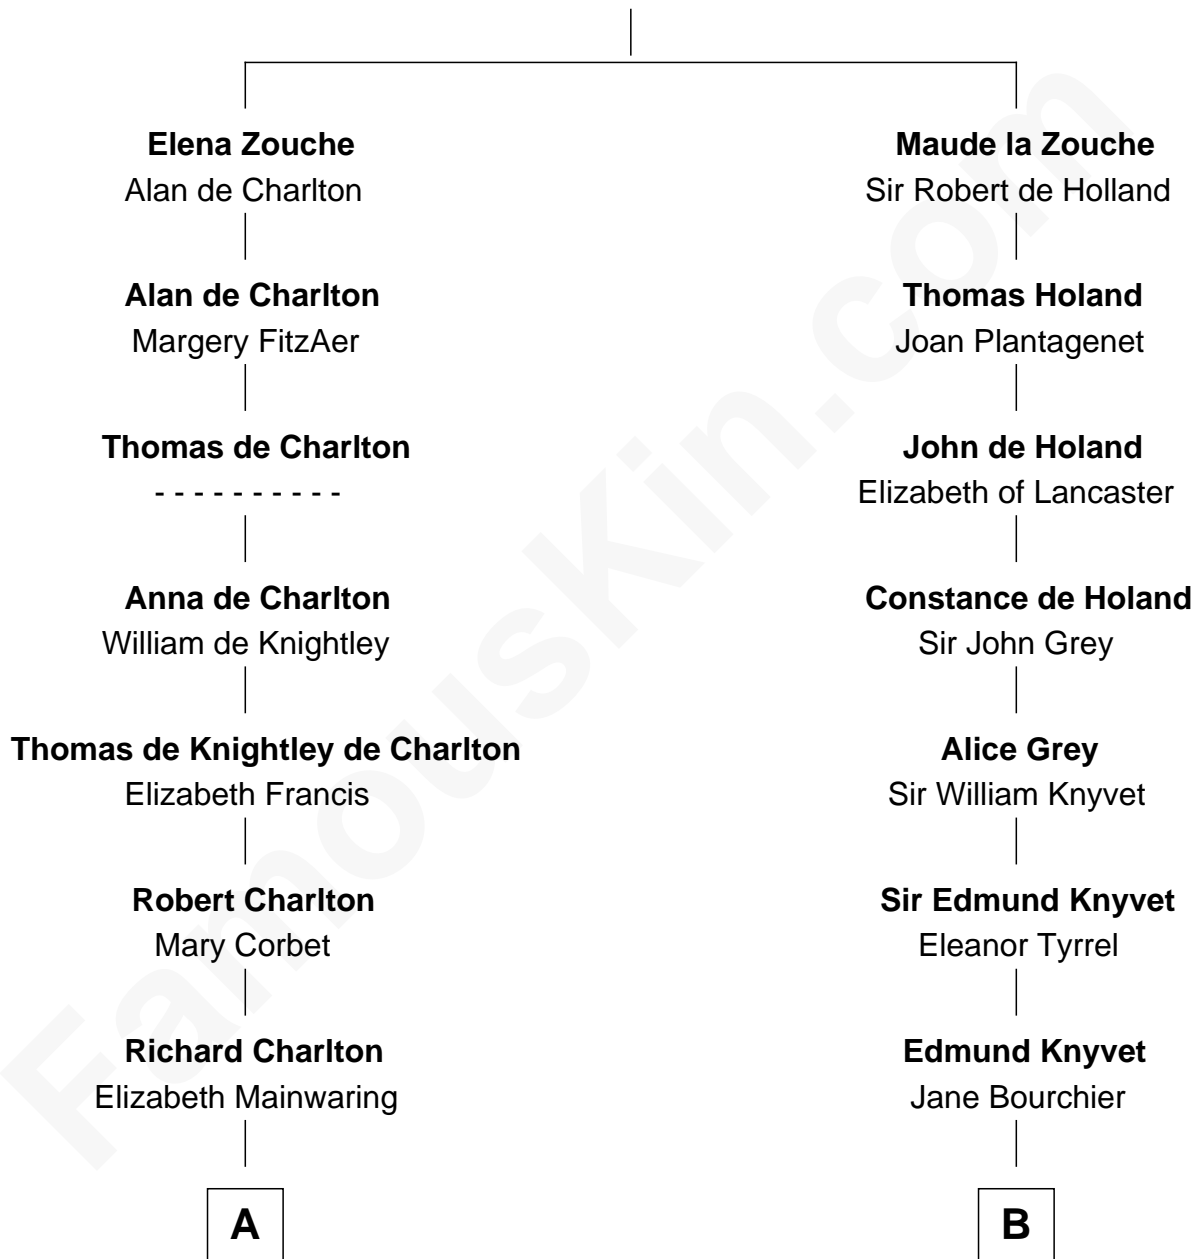

FamousKin.com

Relationship Chart of

Rev. John Whittingham

(c1616 - 1639) Great Migration Immigrant 1637

11th cousin 10 times removed of

Angela Y. Davis

Civil Rights Activist and former Black Panther

Sir Alan la Zouche
Eleanor de Segrave

C

Henrietta Ann Mallett

Hugh Campbell

Henrietta C. Campbell

Murphy Valentine Jones

Murphy Renchor Jones

Mollie Spencer

Benjamin Frank Davis