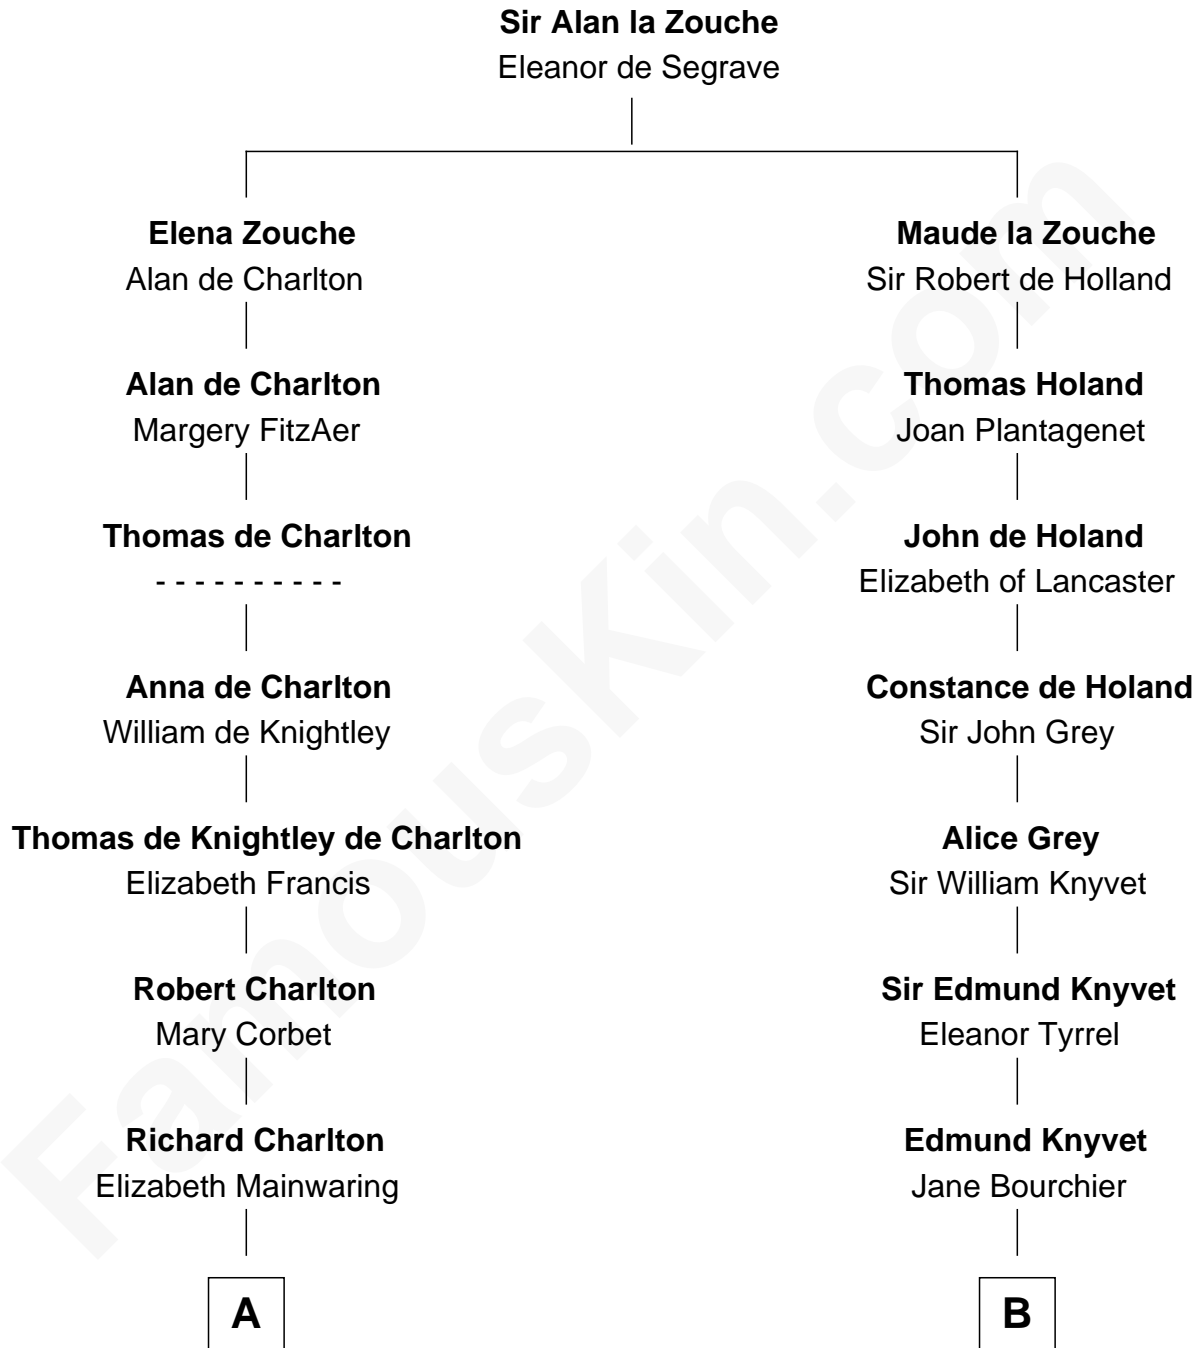

FamousKin.com

Relationship Chart of

Rev. John Whittingham

(c1616 - 1639) Great Migration Immigrant 1637

11th cousin 10 times removed of

Angela Y. Davis

Civil Rights Activist and former Black Panther

C

Henrietta Ann Mallett

Hugh Campbell

Henrietta C. Campbell

Murphy Valentine Jones

Murphy Renchor Jones

Mollie Spencer

Benjamin Frank Davis

Sallye Margarite Bell