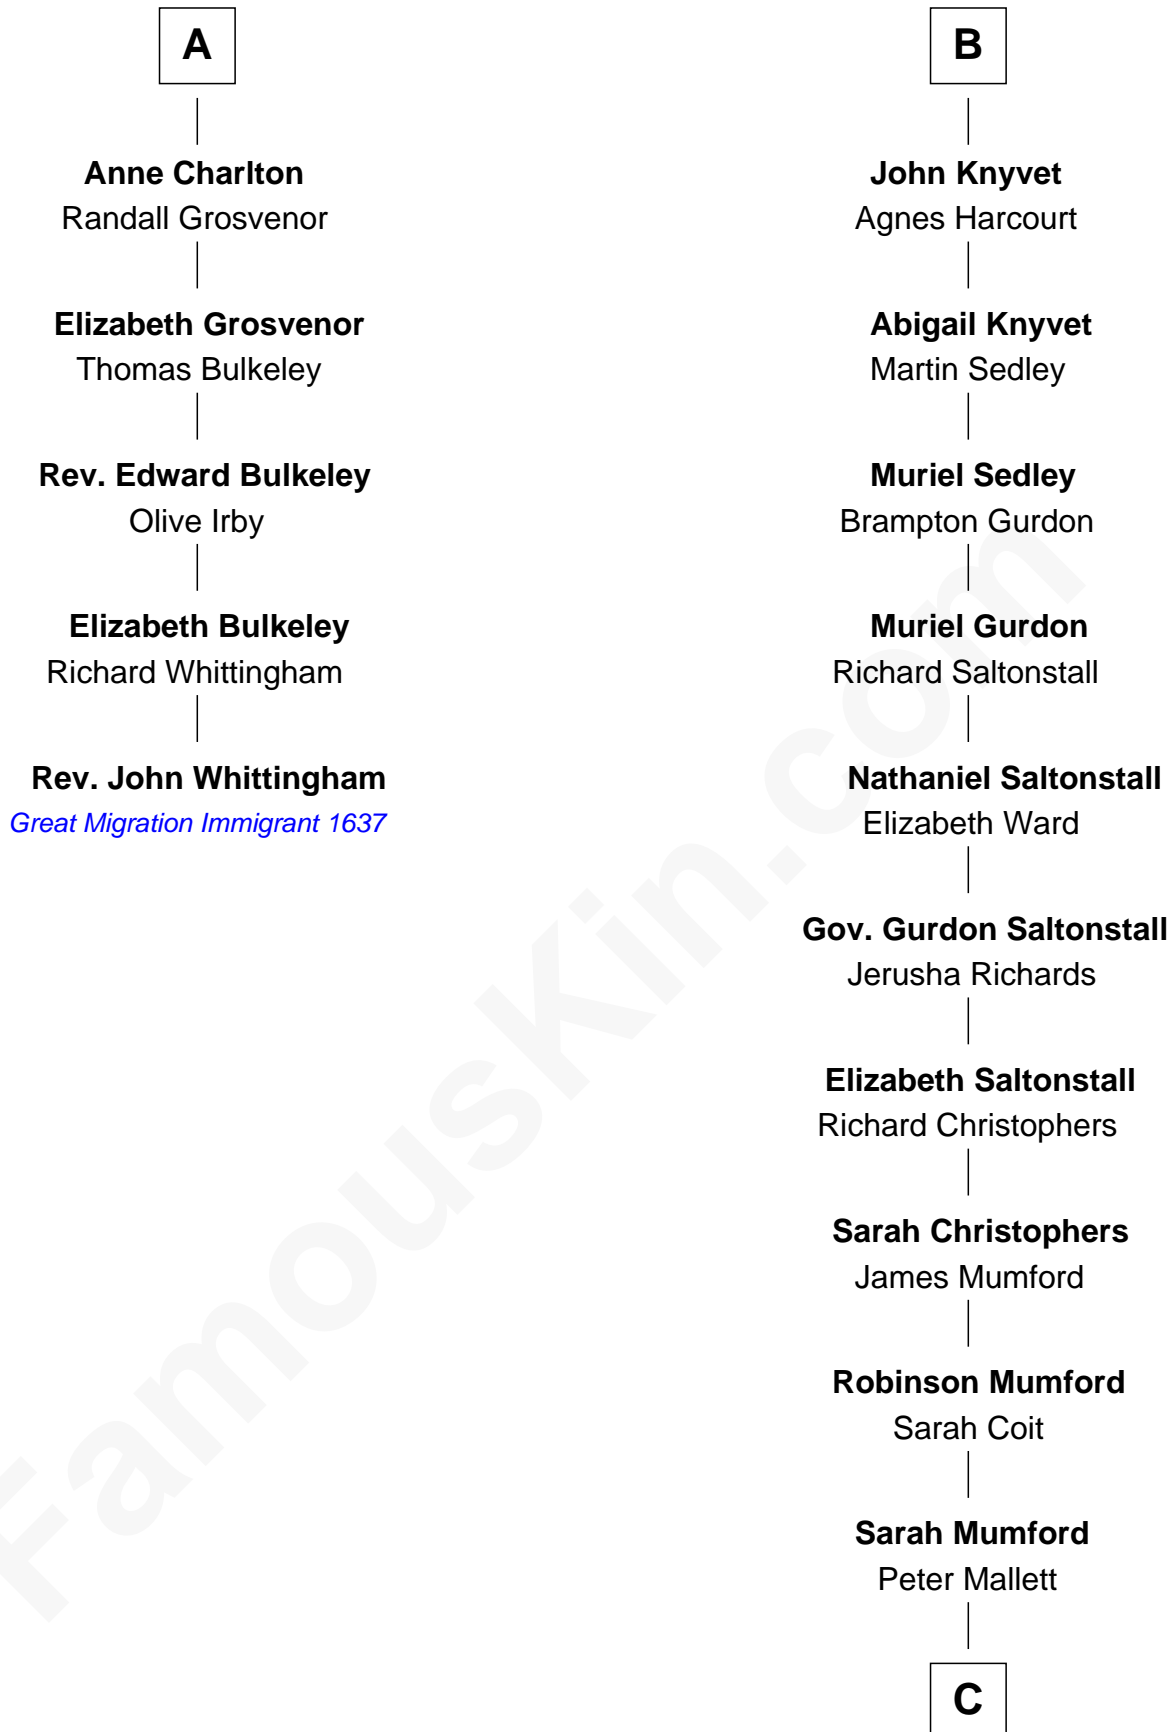

FamousKin.com

Relationship Chart of

Rev. John Whittingham

(c1616 - 1639) Great Migration Immigrant 1637

11th cousin 10 times removed of

Angela Y. Davis

Civil Rights Activist and former Black Panther

C

Henrietta Ann Mallett

Hugh Campbell

Henrietta C. Campbell

Murphy Valentine Jones

Murphy Renchor Jones

Mollie Spencer

Benjamin Frank Davis

Sallye Margarite Bell