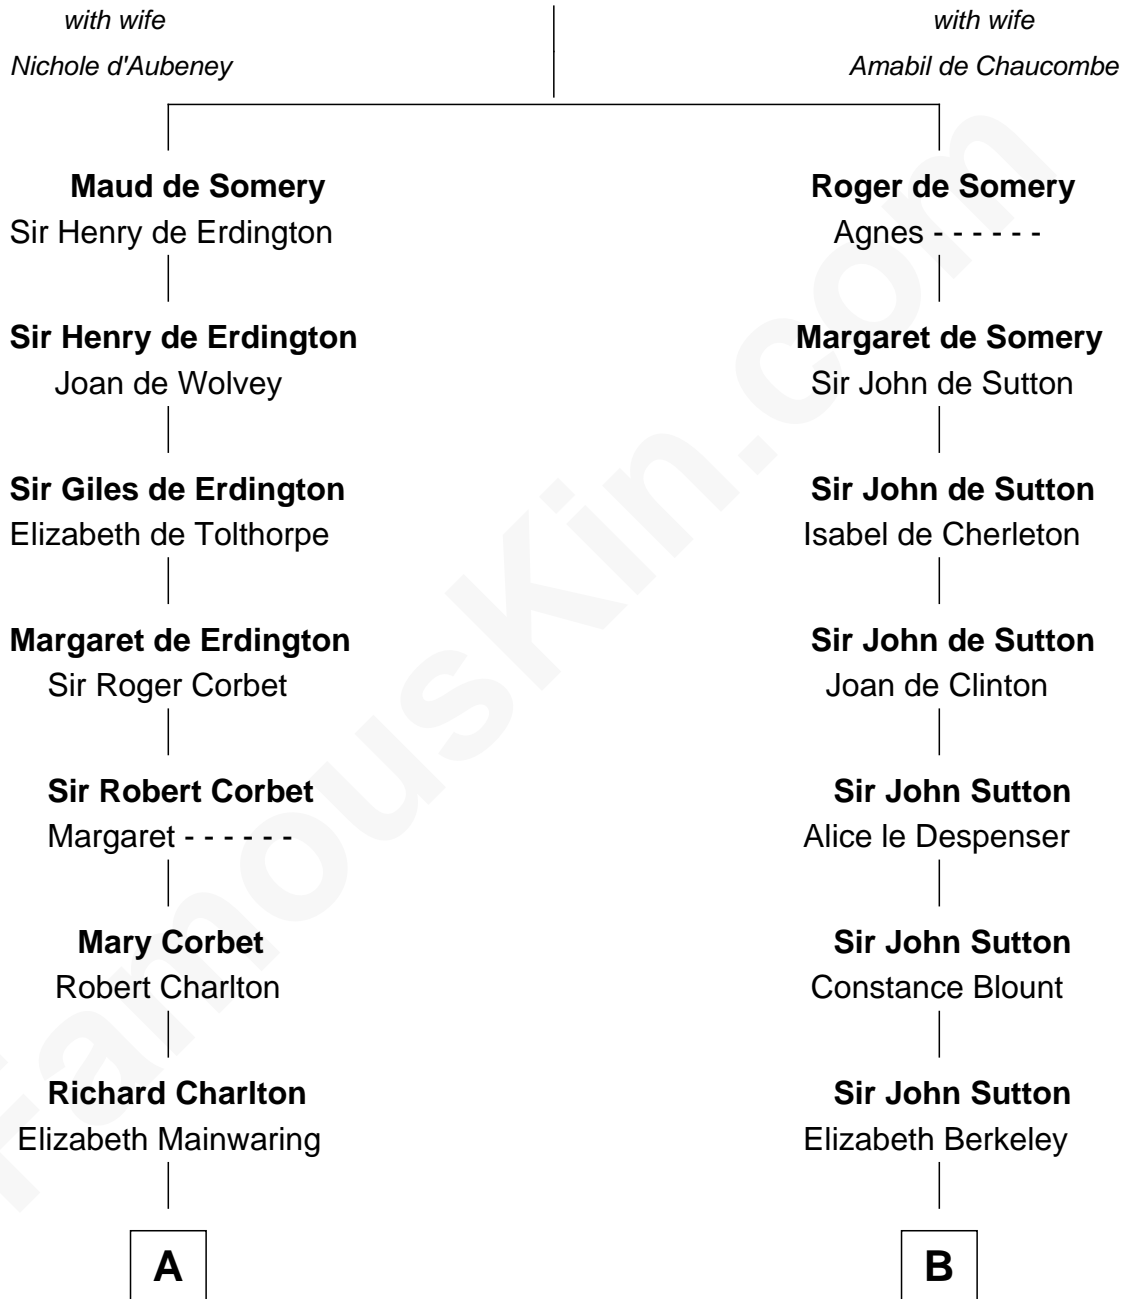

## Relationship Chart of

### Rev. John Whittingham

(c1616 - 1639) Great Migration Immigrant 1637

11th cousin 7 times removed of

**William Woodbridge**  
2nd Governor of Michigan

### Sir Roger de Somery

**C**

|  
**Dudley Woodbridge**

Lucy Backus

|  
**William Woodbridge**

*2nd Governor of Michigan*

FamousKin.com