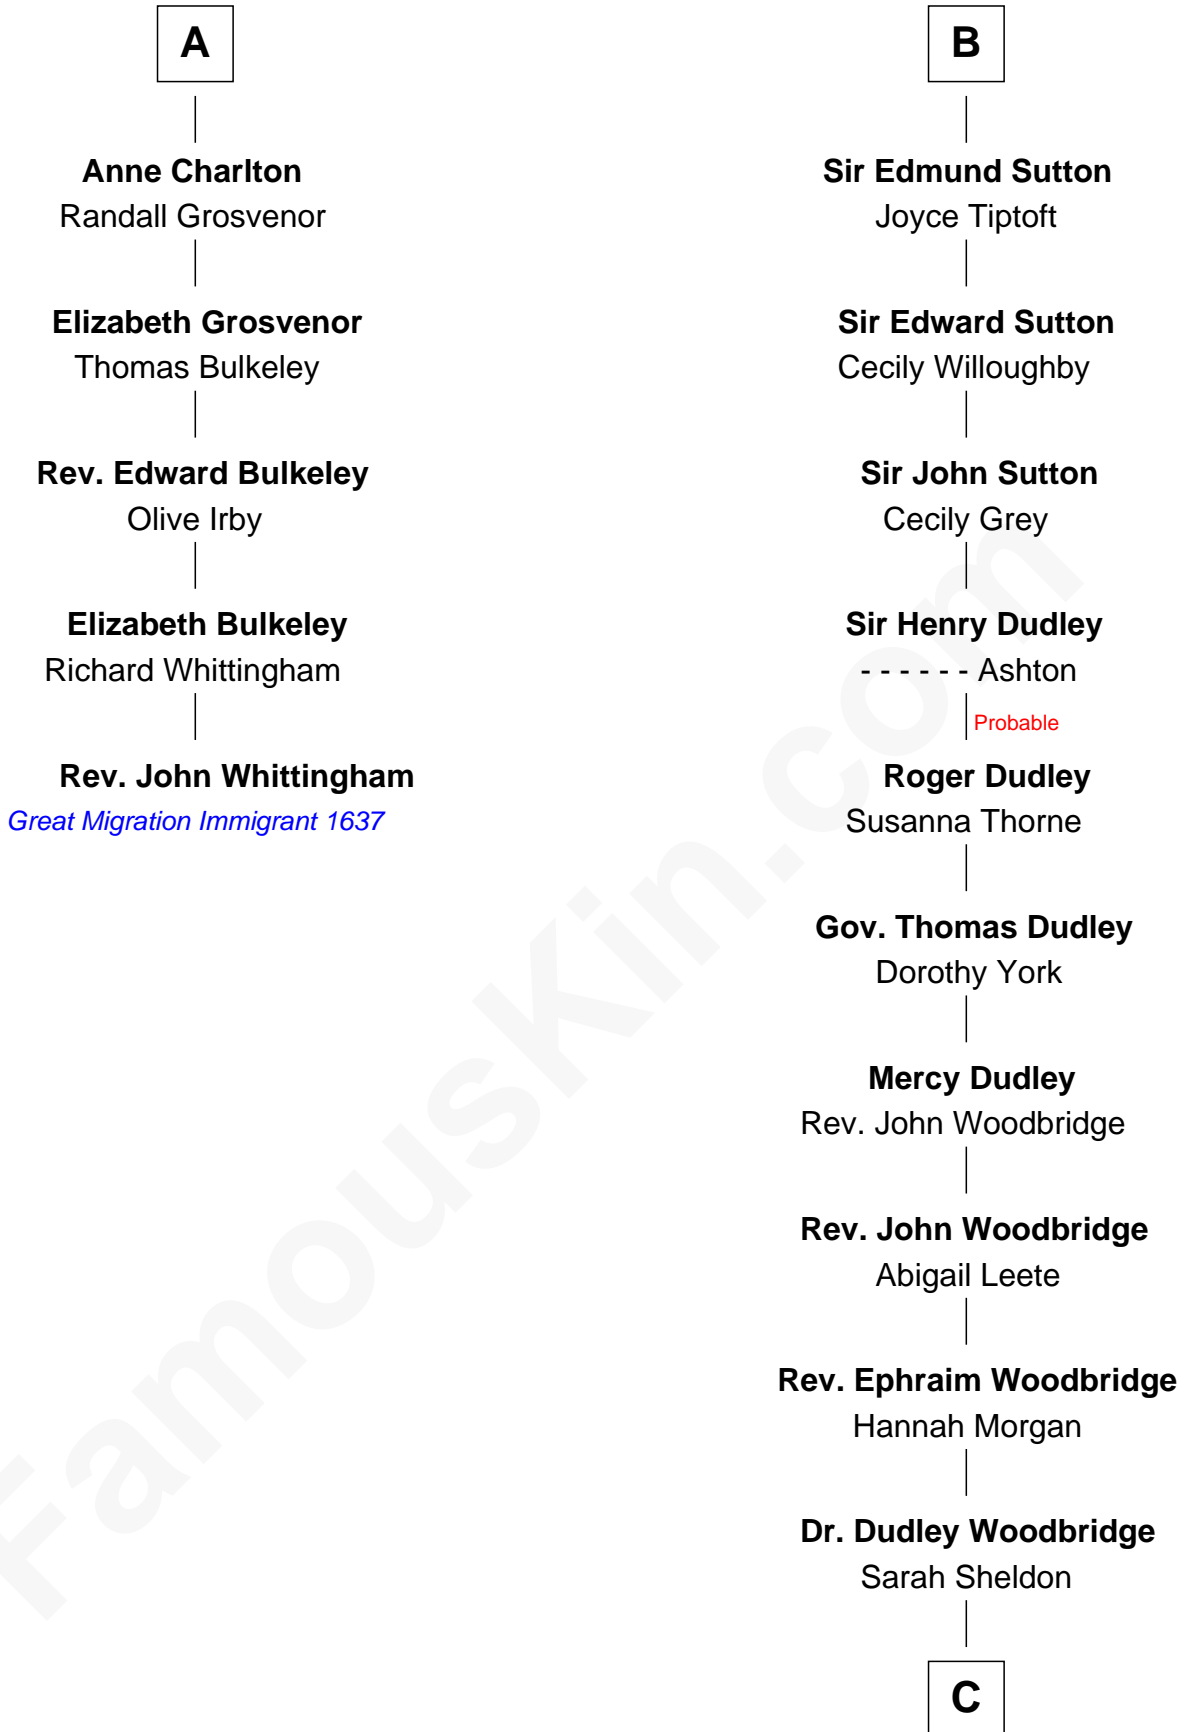

## Relationship Chart of

### Rev. John Whittingham

(c1616 - 1639) Great Migration Immigrant 1637

11th cousin 7 times removed of

**William Woodbridge**  
2nd Governor of Michigan

### Sir Roger de Somery

**C**

|  
**Dudley Woodbridge**

Lucy Backus

|  
**William Woodbridge**

*2nd Governor of Michigan*

FamousKin.com