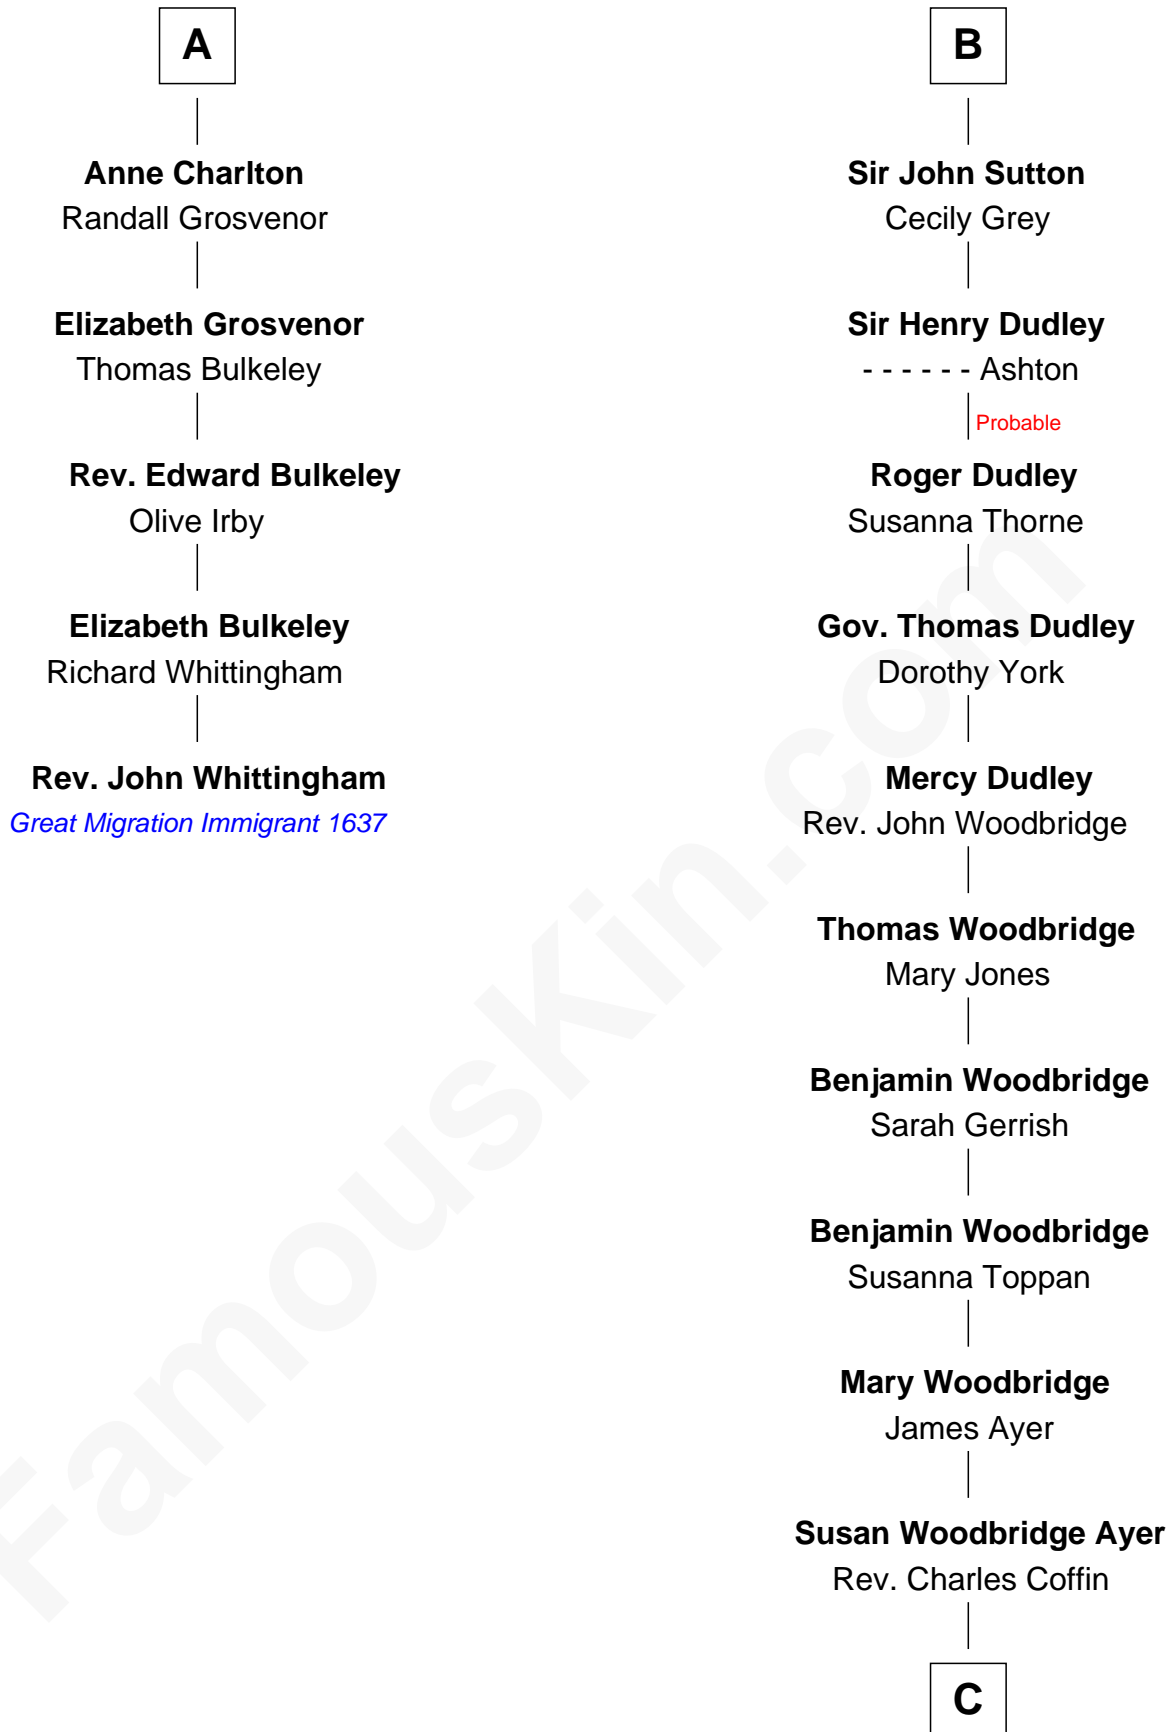

## Relationship Chart of

### Rev. John Whittingham

(c1616 - 1639) Great Migration Immigrant 1637

11th cousin 9 times removed of

### Tennessee Williams

Author of *A Streetcar Named Desire*

**C**

—  
**Cornelius Worcester Coffin**

Nancy McCorkle

—  
**Isabelle Coffin**

Thomas Lanier Williams

—  
**Cornelius Coffin Williams**

Edwina Dakin

—  
**Tennessee Williams**

*Author of [A Streetcar Named Desire](#)*