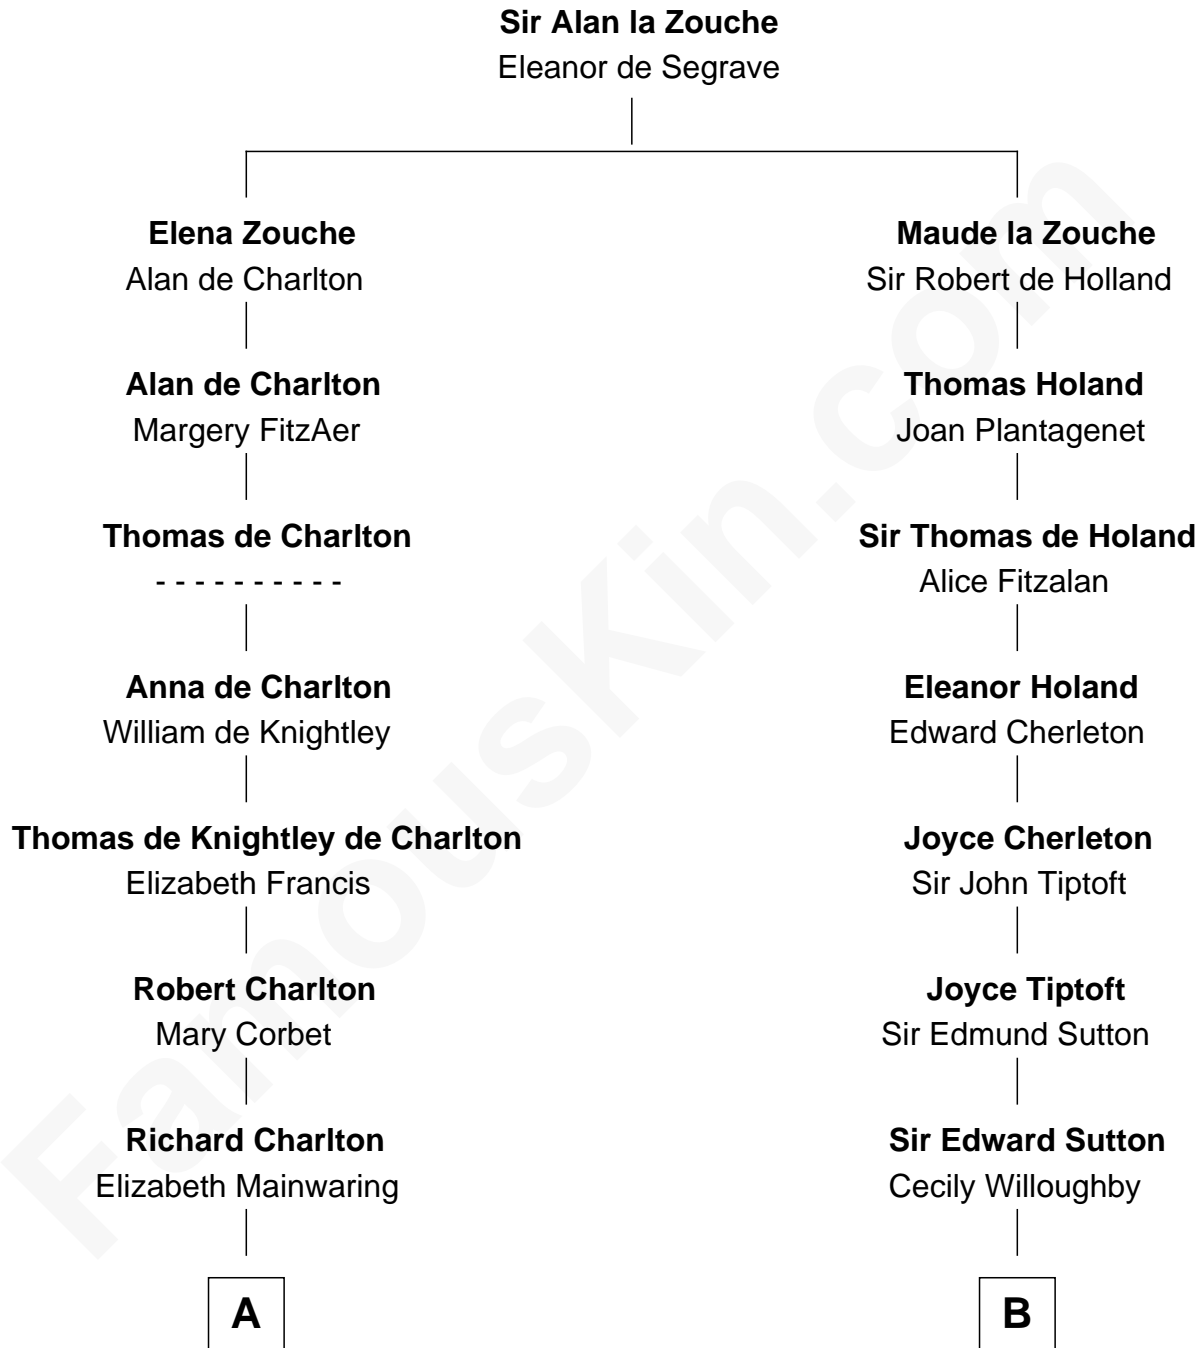

FamousKin.com

Relationship Chart of

Rev. John Whittingham

(c1616 - 1639) Great Migration Immigrant 1637

11th cousin 9 times removed of

Tennessee Williams

Author of *A Streetcar Named Desire*